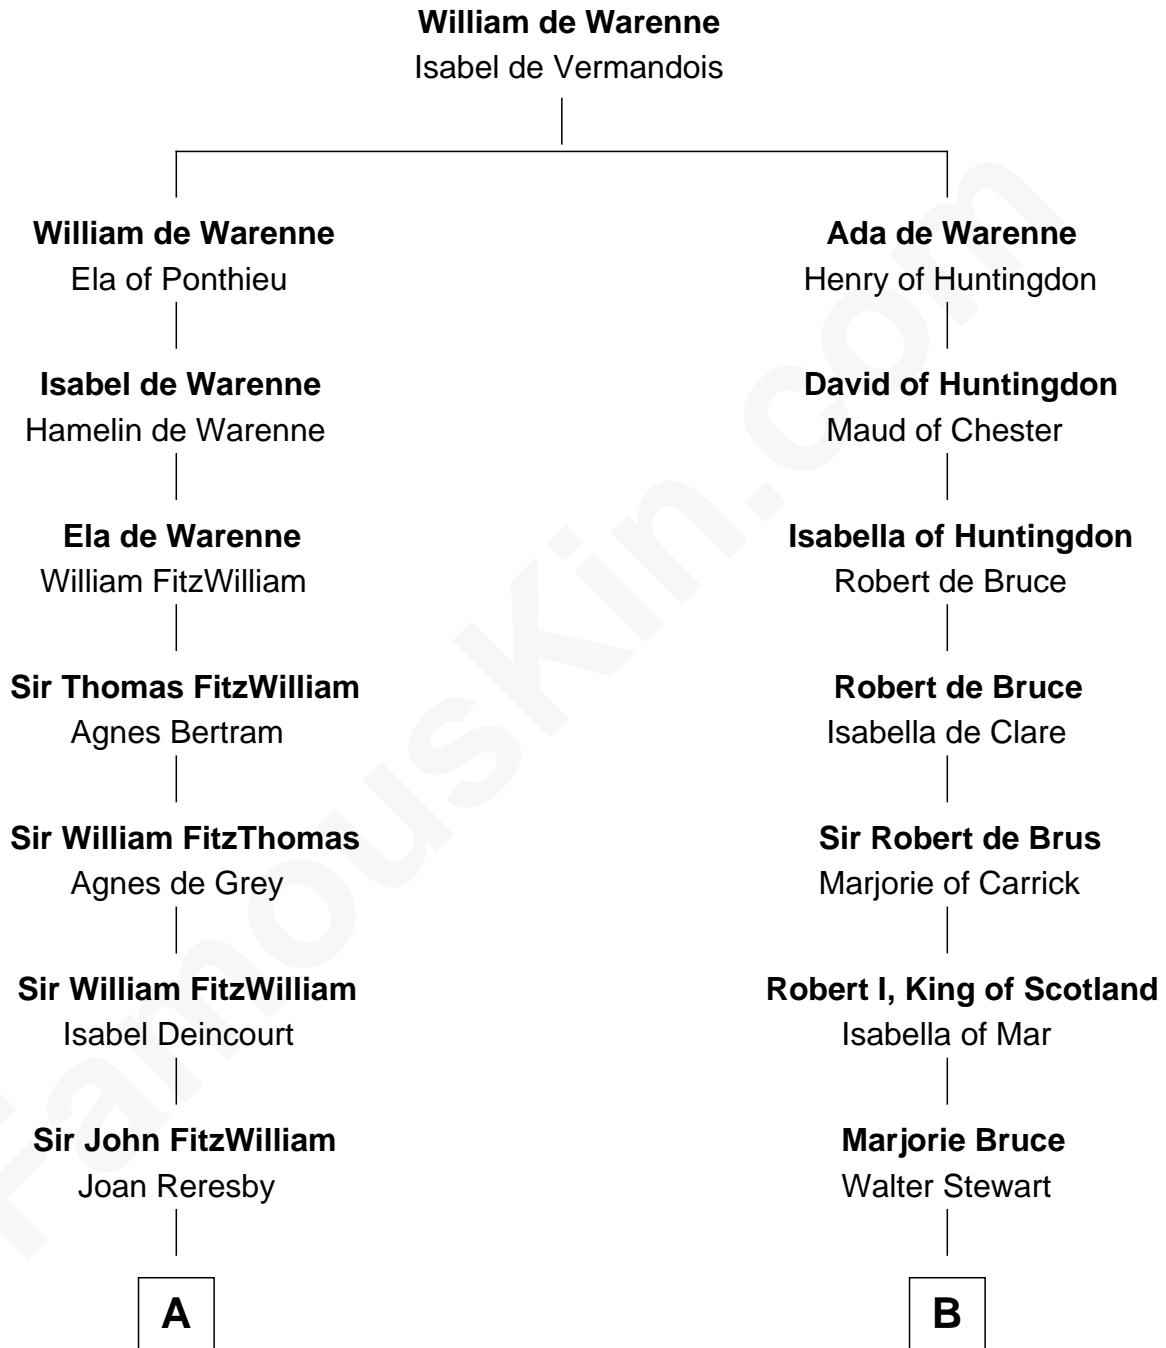

**FamousKin.com**  
**Relationship Chart of**  
**John Quincy Adams**  
*6th U.S. President*

19th cousin 2 times removed of  
**Major John Pitcairn**  
*British Commander at Battle of Lexington*

**C**

**Anna Shepard**

Daniel Quincy

**Col John Quincy**

Elizabeth Norton

**Elizabeth Quincy**

Rev. William Smith

**Abigail Quincy Smith**

John Adams

**John Quincy Adams**