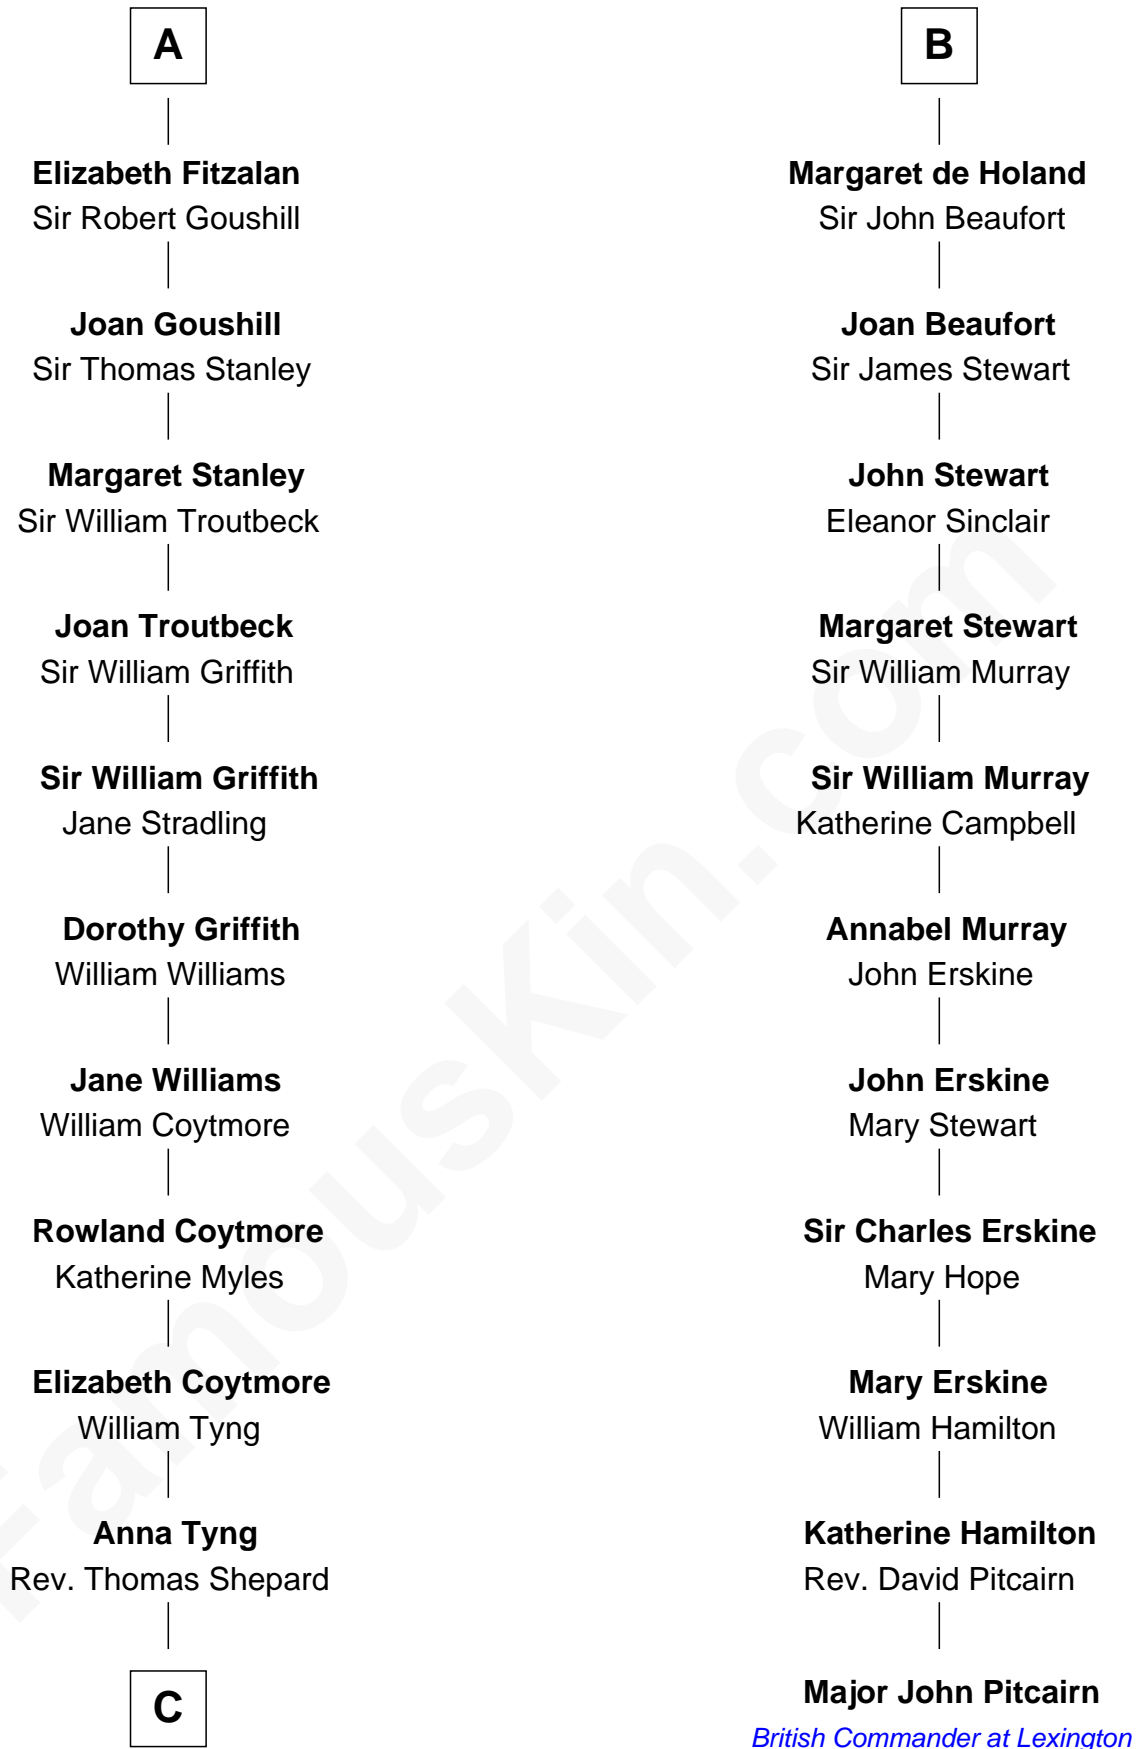

FamousKin.com
Relationship Chart of
John Quincy Adams
6th U.S. President

17th cousin 4 times removed of

Major John Pitcairn
British Commander at Battle of Lexington

C

Anna Shepard

Daniel Quincy

Col John Quincy

Elizabeth Norton

Elizabeth Quincy

Rev. William Smith

Abigail Quincy Smith

John Adams

John Quincy Adams

6th U.S. President

FamousKin.com