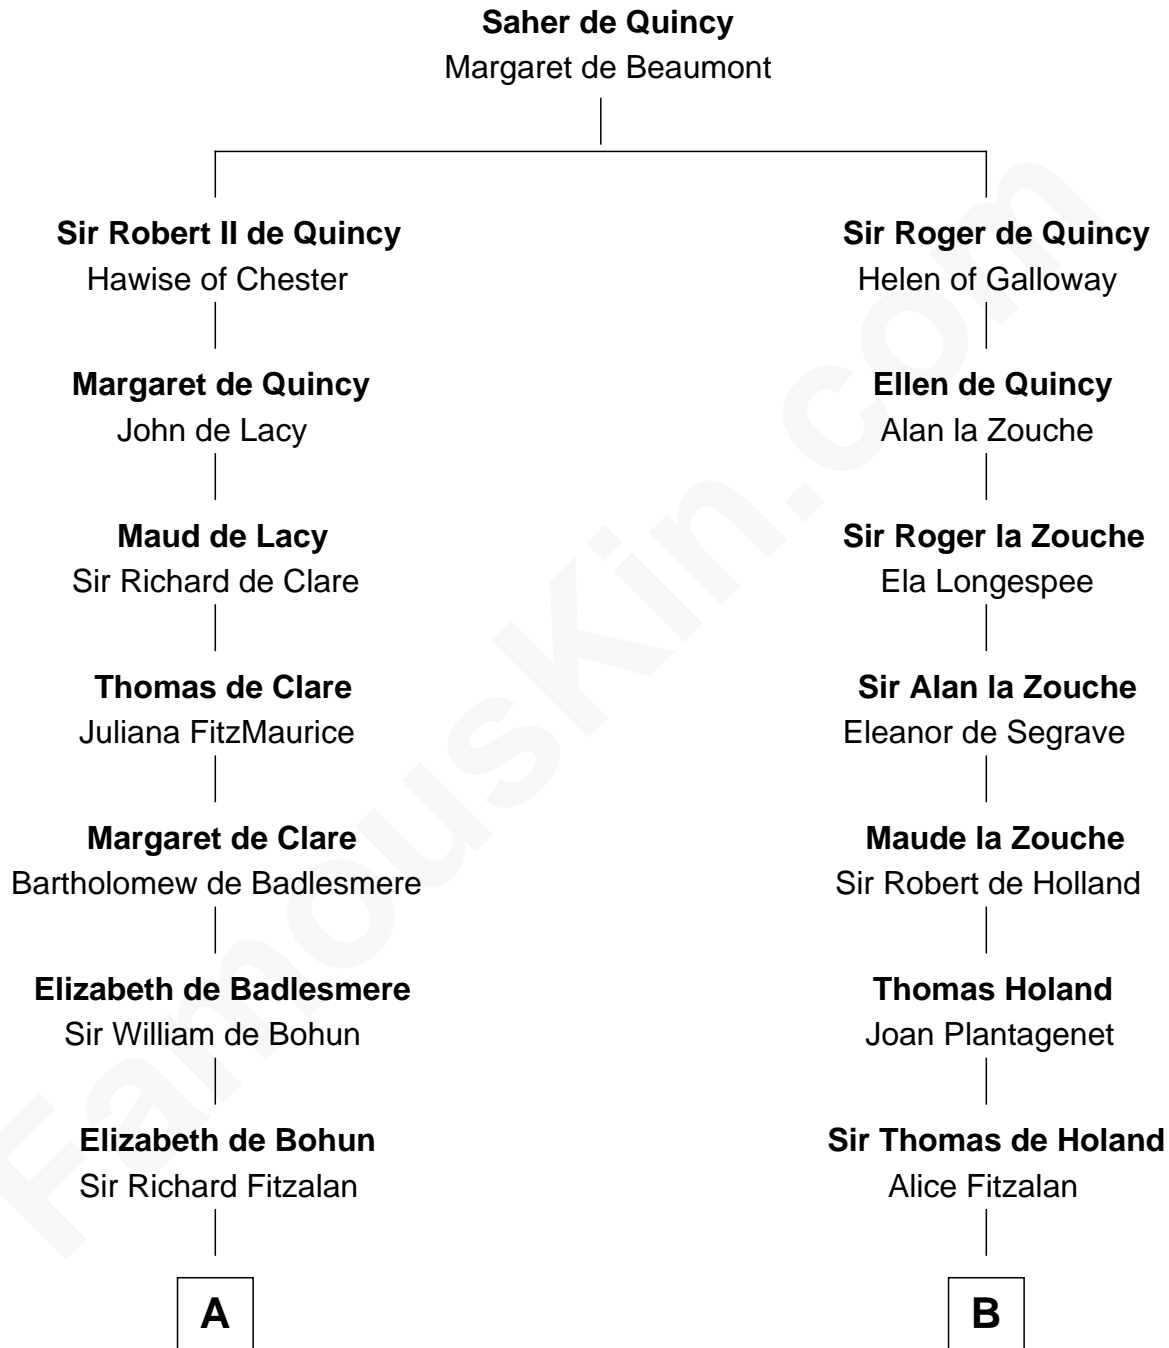

FamousKin.com
Relationship Chart of
John Quincy Adams
6th U.S. President

17th cousin 4 times removed of

Major John Pitcairn
British Commander at Battle of Lexington

C

Anna Shepard

Daniel Quincy

Col John Quincy

Elizabeth Norton

Elizabeth Quincy

Rev. William Smith

Abigail Quincy Smith

John Adams

John Quincy Adams

6th U.S. President

FamousKin.com