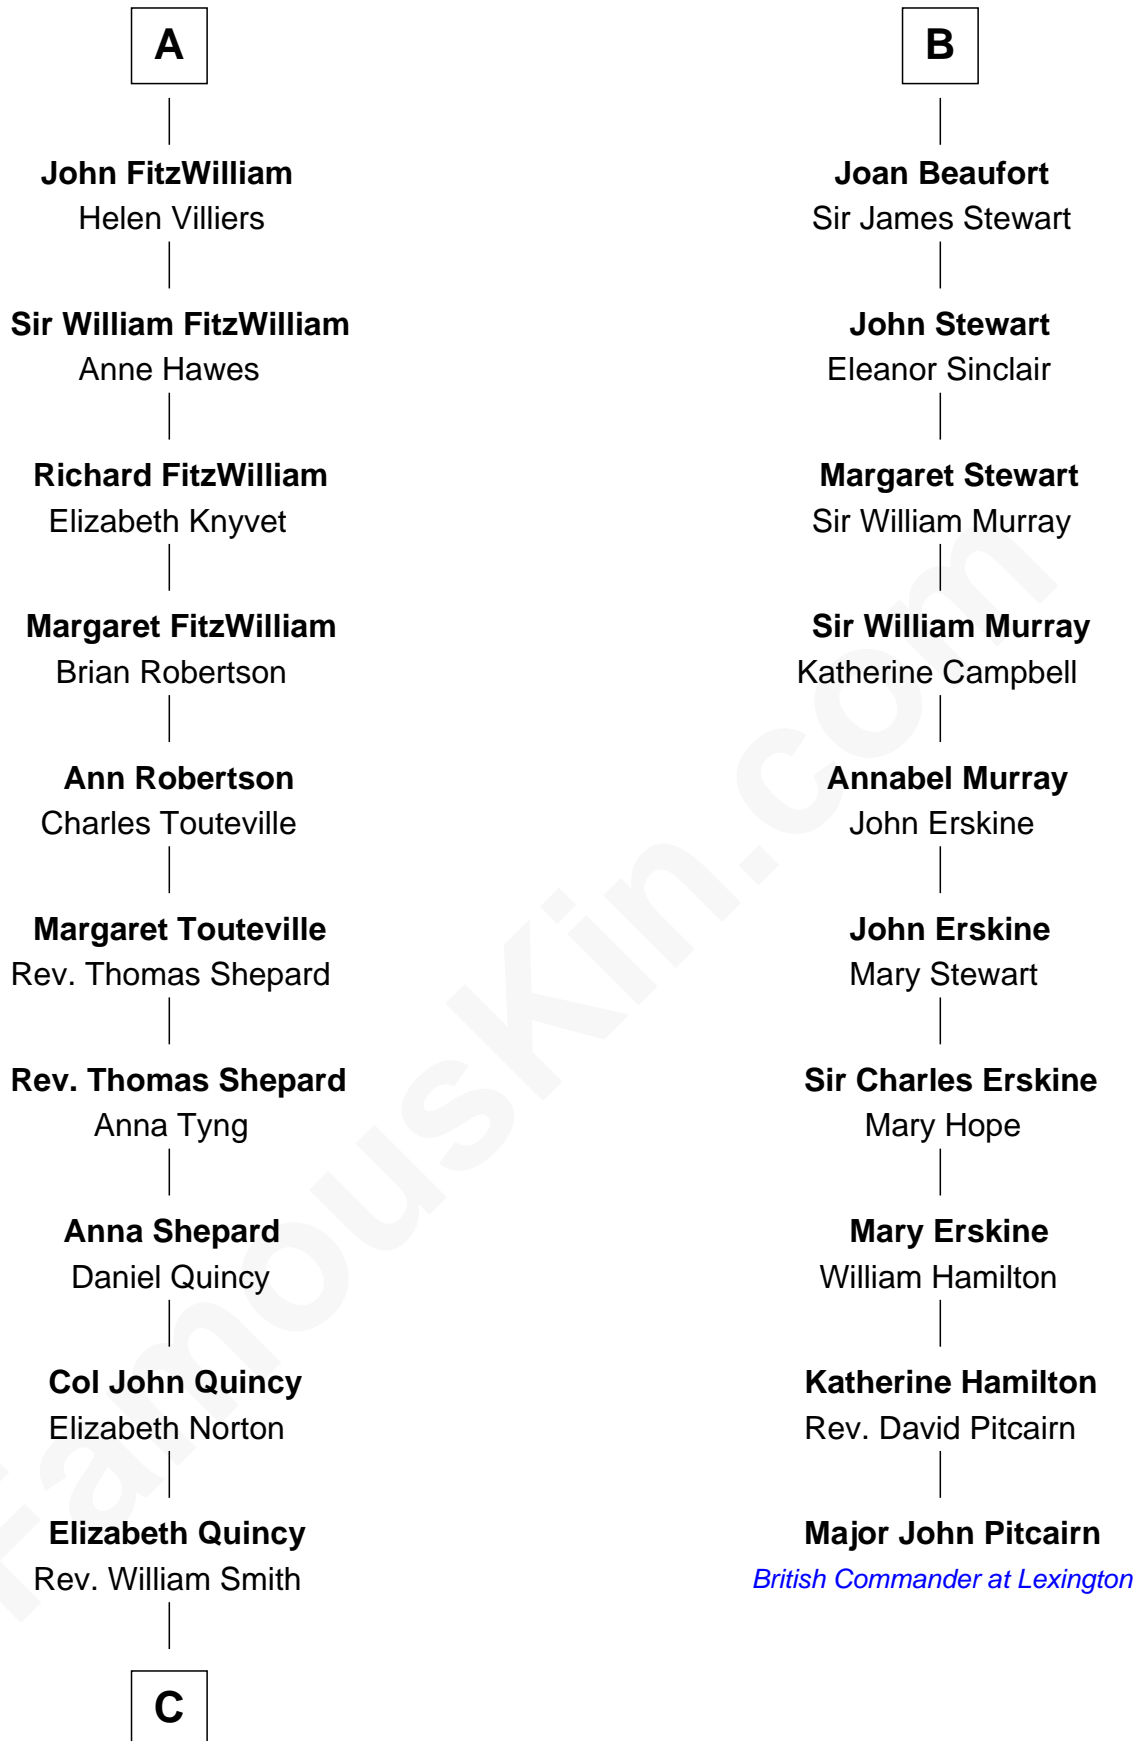

FamousKin.com
Relationship Chart of
John Quincy Adams
6th U.S. President

16th cousin 2 times removed of

Major John Pitcairn
British Commander at Battle of Lexington

Sir William Longespee
 Ela of Salisbury

Ida Longespee
 Sir Walter FitzRobert

Ela FitzWalter
 William de Odingsells

Ida de Odingsells
 John de Clinton

William de Clinton
 Julian de Leybourne

Elizabeth de Clinton
 Sir John FitzWilliam

Sir William FitzWilliam
 Maude de Cromwell

Sir John FitzWilliam
 Eleanor Greene

A

Stephen Longespee
 Emmeline de Ridelisford

Ela Longespee
 Sir Roger la Zouche

Sir Alan la Zouche
 Eleanor de Segrave

Maude la Zouche
 Sir Robert de Holland

Thomas Holand
 Joan Plantagenet

Sir Thomas de Holand
 Alice Fitzalan

Margaret de Holand
 Sir John Beaufort

B

C

Abigail Quincy Smith

John Adams

John Quincy Adams

6th U.S. President