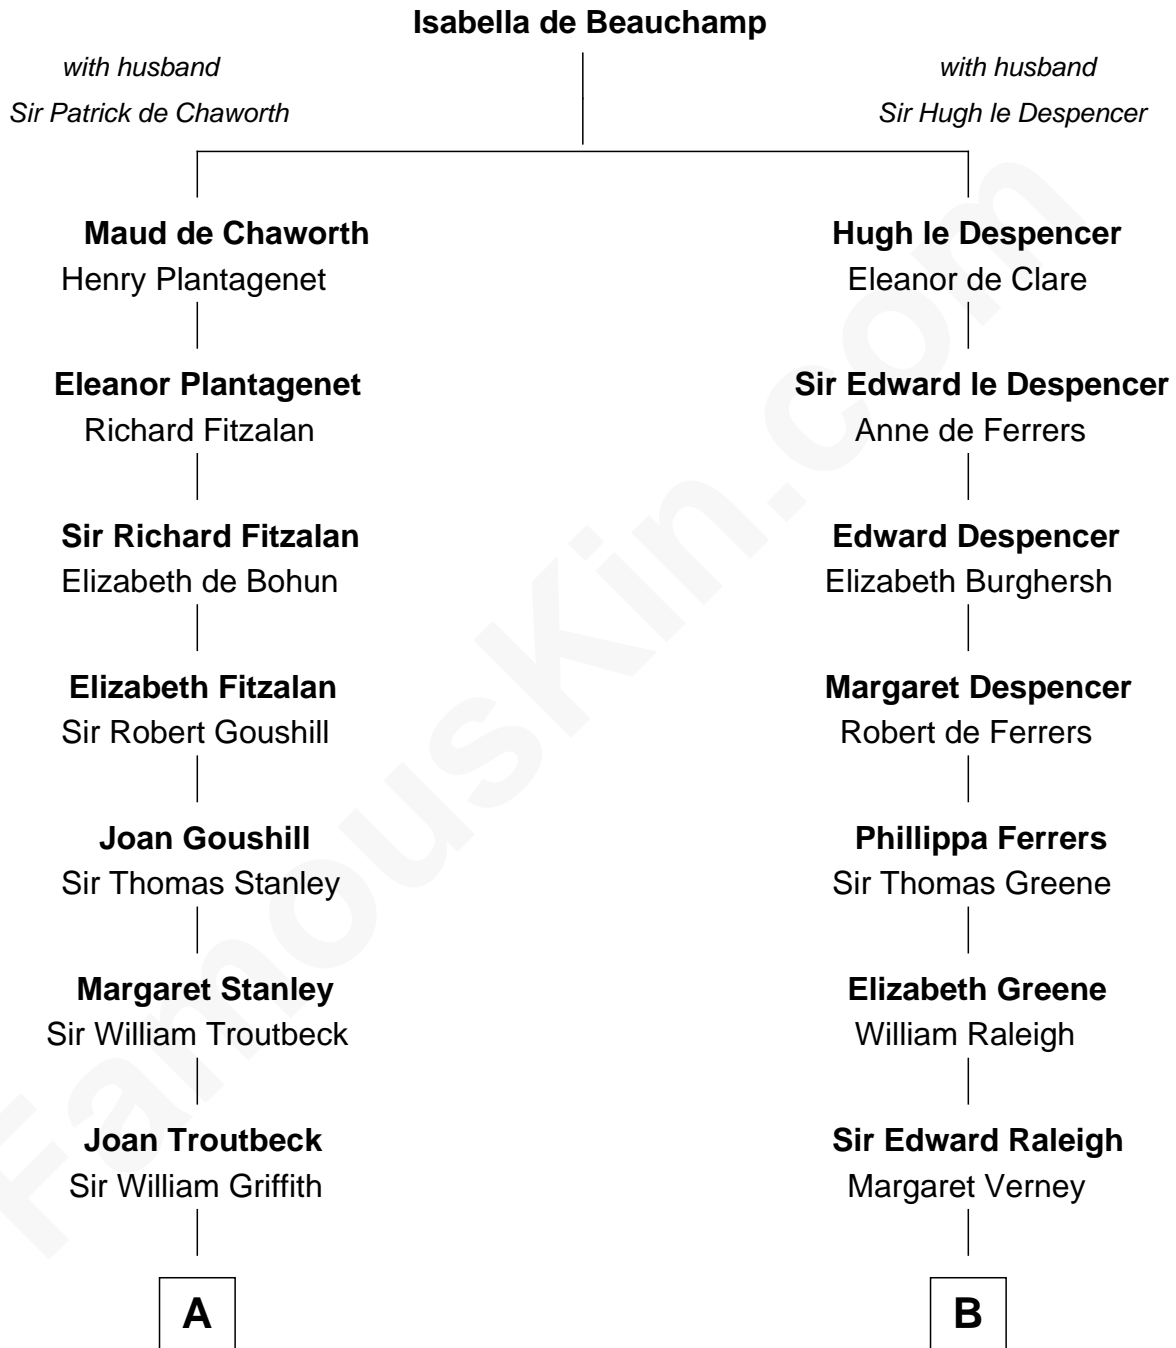

FamousKin.com
Relationship Chart of
John Quincy Adams
6th U.S. President

17th cousin 4 times removed of

Marilyn Monroe
Actress, Model, and Singer

C

Samuel Elam Almy

Susan Bateman

Susan Bateman Almy

Charles Adams Gifford

Frederick Almy Gifford

Elizabeth Easton Tennant

Charles Stanley Gifford

Gladys Pearl Monroe

Marilyn Monroe

Actress, Model, and Singer