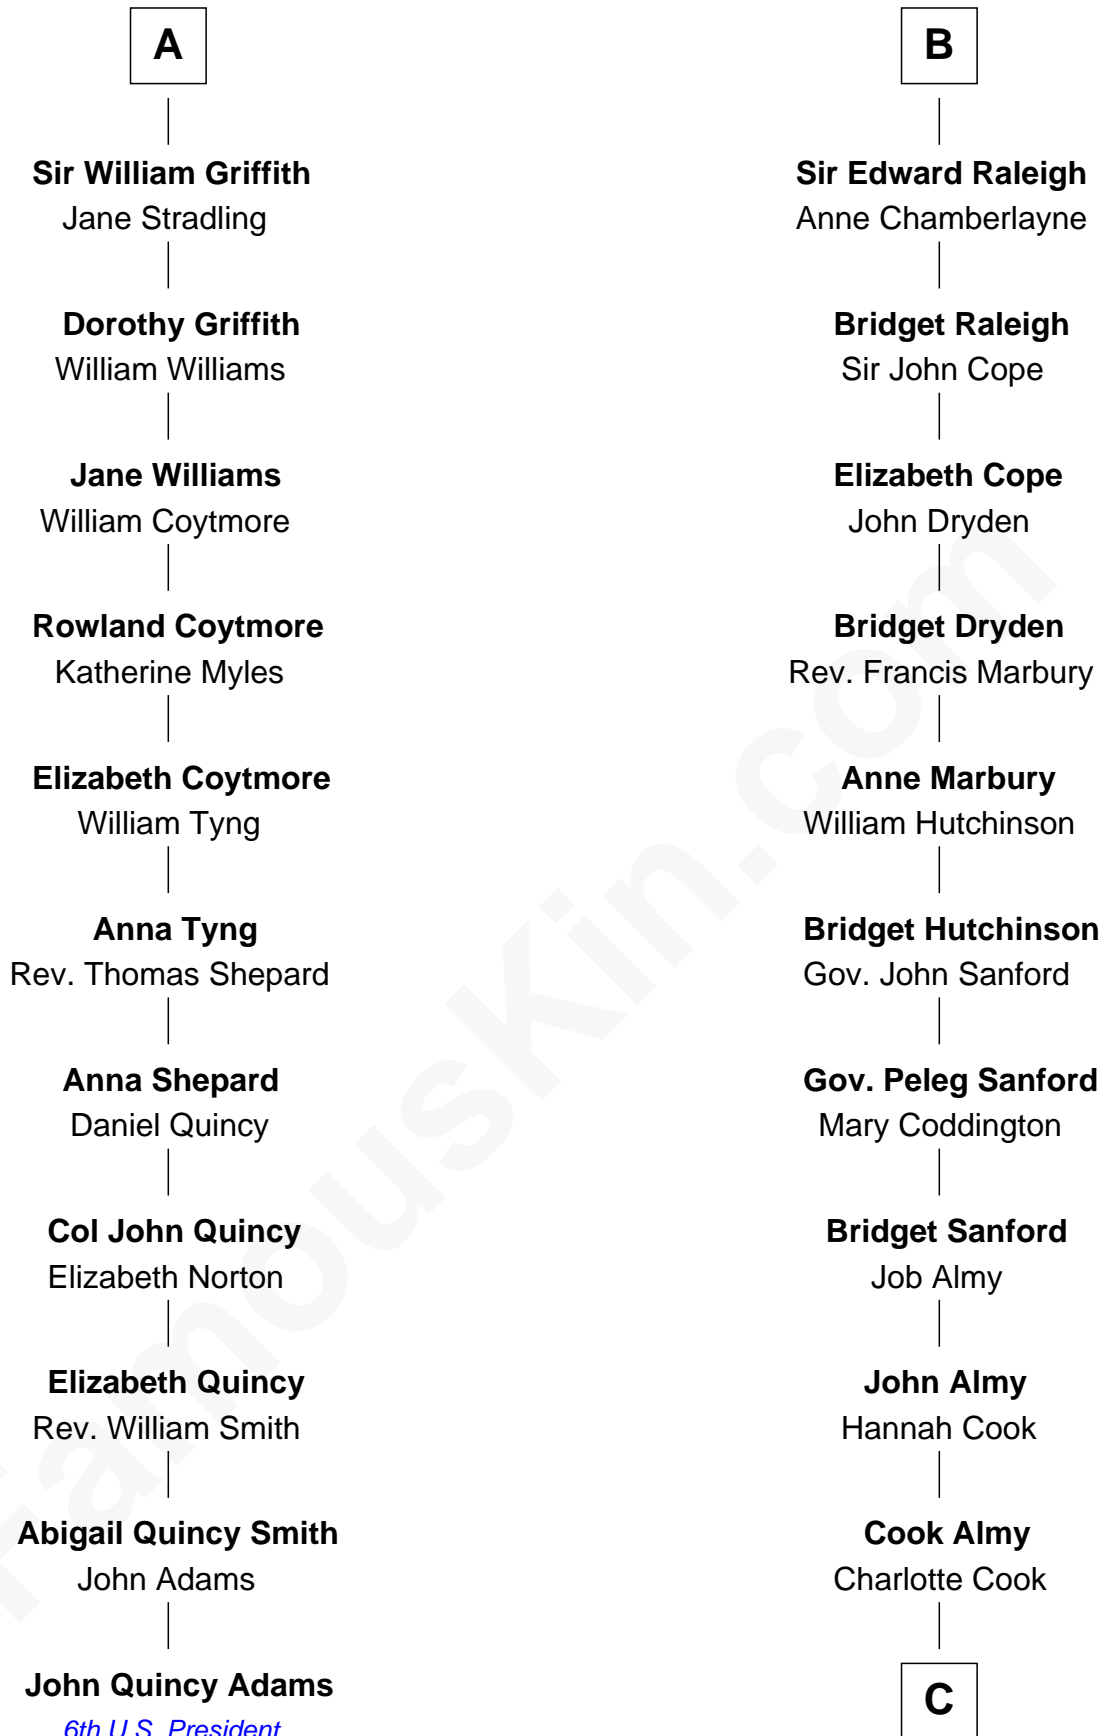

FamousKin.com
Relationship Chart of
John Quincy Adams
6th U.S. President

17th cousin 4 times removed of

Marilyn Monroe
Actress, Model, and Singer

C

Samuel Elam Almy

Susan Bateman

Susan Bateman Almy

Charles Adams Gifford

Frederick Almy Gifford

Elizabeth Easton Tennant

Charles Stanley Gifford

Gladys Pearl Monroe

Marilyn Monroe

Actress, Model, and Singer