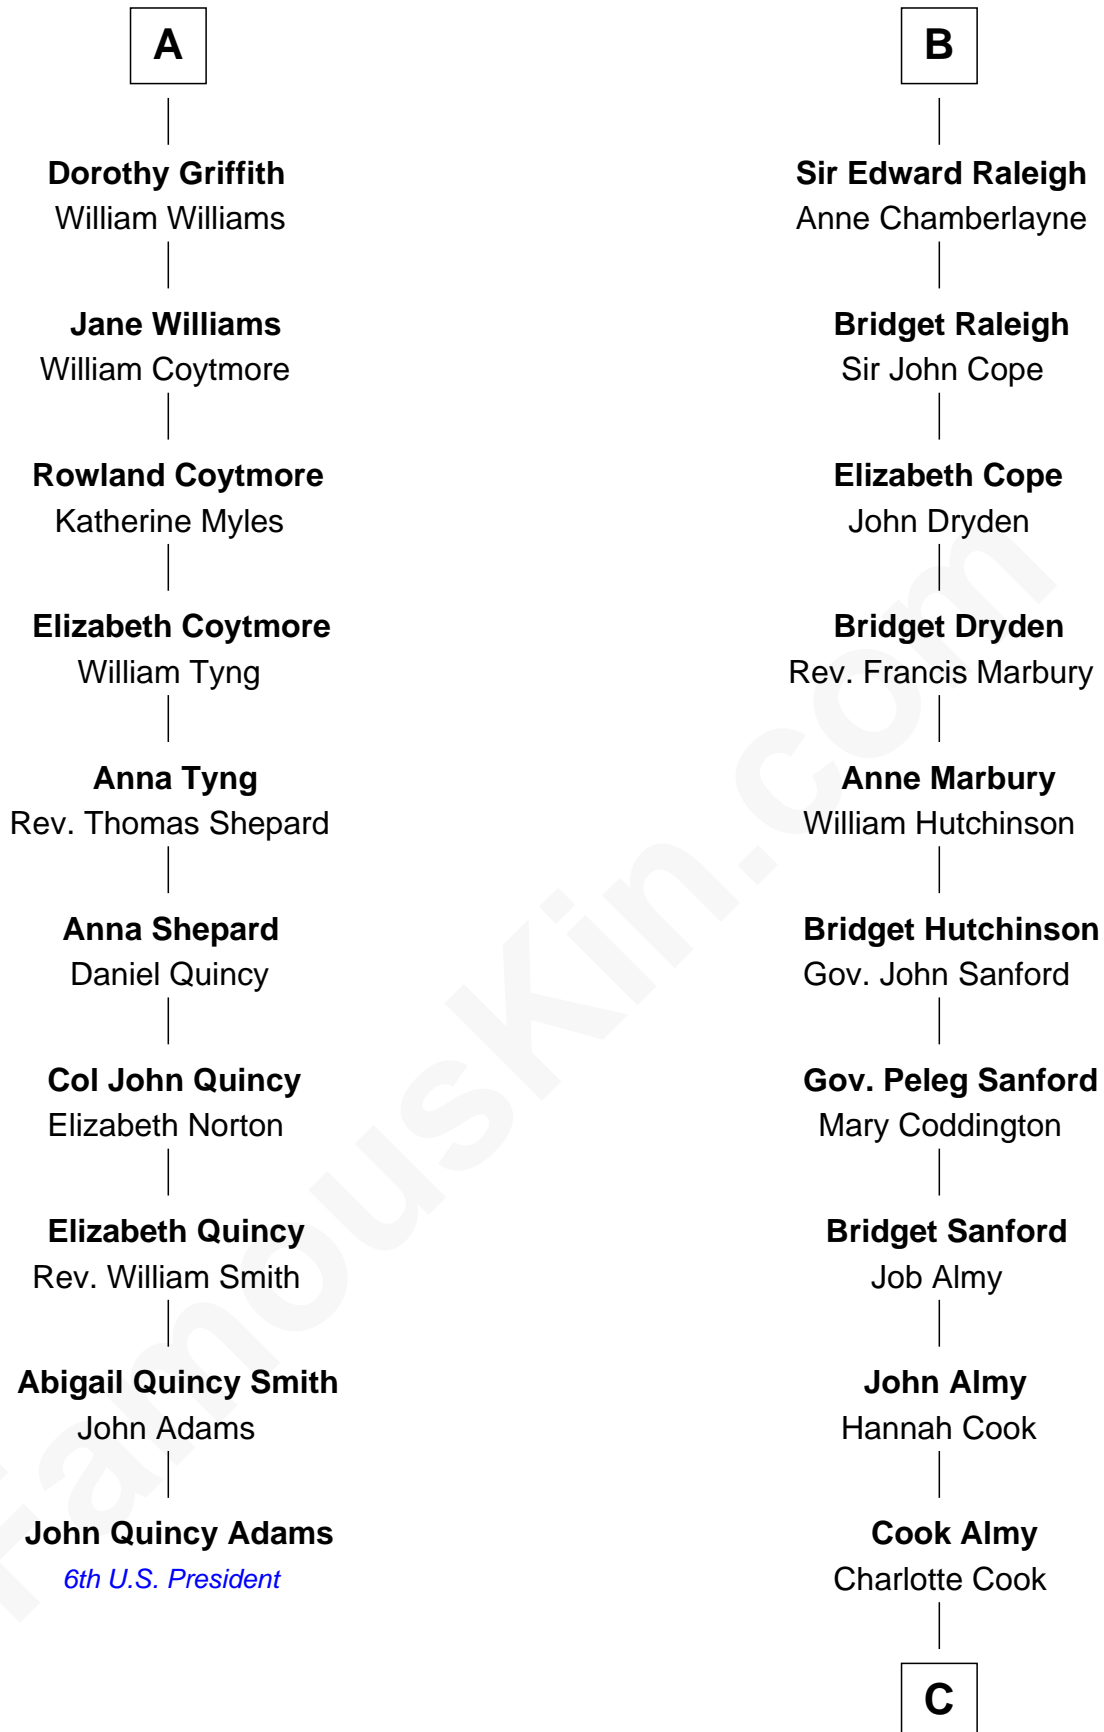

**FamousKin.com**  
**Relationship Chart of**  
**John Quincy Adams**  
*6th U.S. President*

16th cousin 5 times removed of

**Marilyn Monroe**  
*Actress, Model, and Singer*

**C**

**Samuel Elam Almy**

Susan Bateman

**Susan Bateman Almy**

Charles Adams Gifford

**Frederick Almy Gifford**

Elizabeth Easton Tennant

**Charles Stanley Gifford**

Gladys Pearl Monroe

**Marilyn Monroe**

*Actress, Model, and Singer*