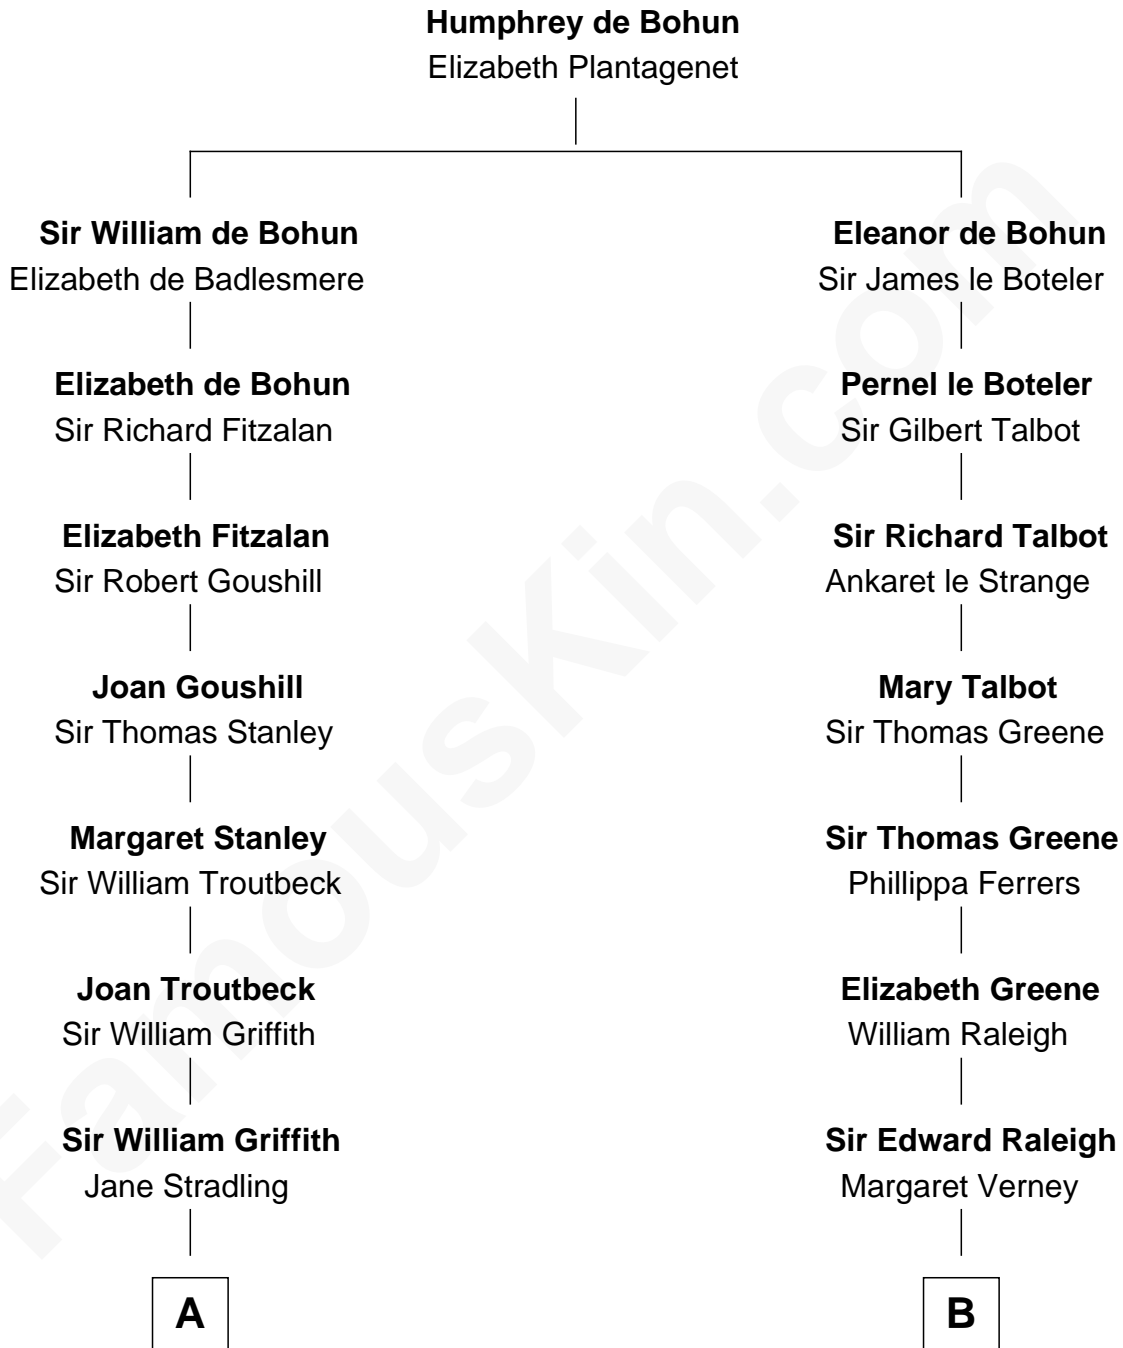

**FamousKin.com**  
**Relationship Chart of**  
**John Quincy Adams**  
*6th U.S. President*

16th cousin 5 times removed of

**Marilyn Monroe**  
*Actress, Model, and Singer*

**C**

**Samuel Elam Almy**

Susan Bateman

**Susan Bateman Almy**

Charles Adams Gifford

**Frederick Almy Gifford**

Elizabeth Easton Tennant

**Charles Stanley Gifford**

Gladys Pearl Monroe

**Marilyn Monroe**

*Actress, Model, and Singer*