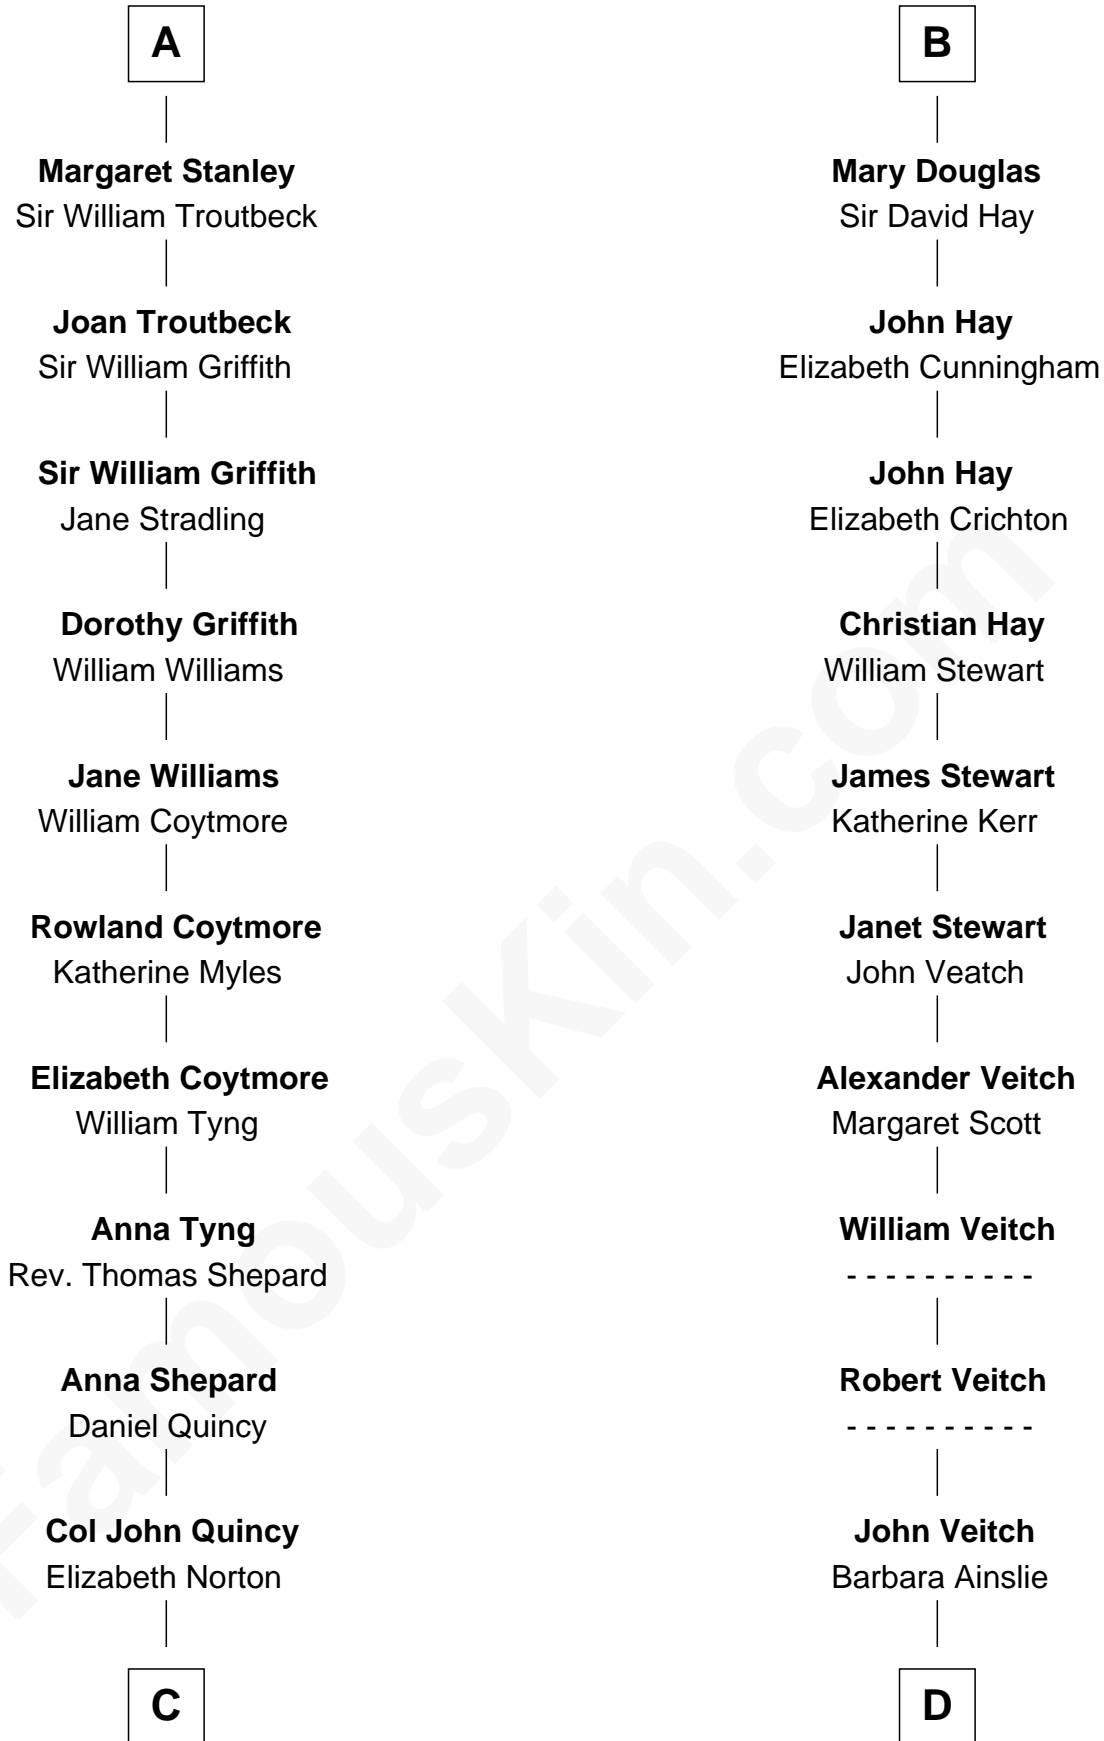

FamousKin.com

Relationship Chart of

John Quincy Adams

6th U.S. President

19th cousin 1 time removed of

Noel Coward

Playwright, Actor, and Songwriter

C

Elizabeth Quincy
Rev. William Smith

Abigail Quincy Smith
John Adams

John Quincy Adams
6th U.S. President

D

Henry Veitch
Margaret Harrison

Henry Gordon Veitch
Mary Kathleen Synch

Violet Agnes Veitch
Arthur Sabin Coward