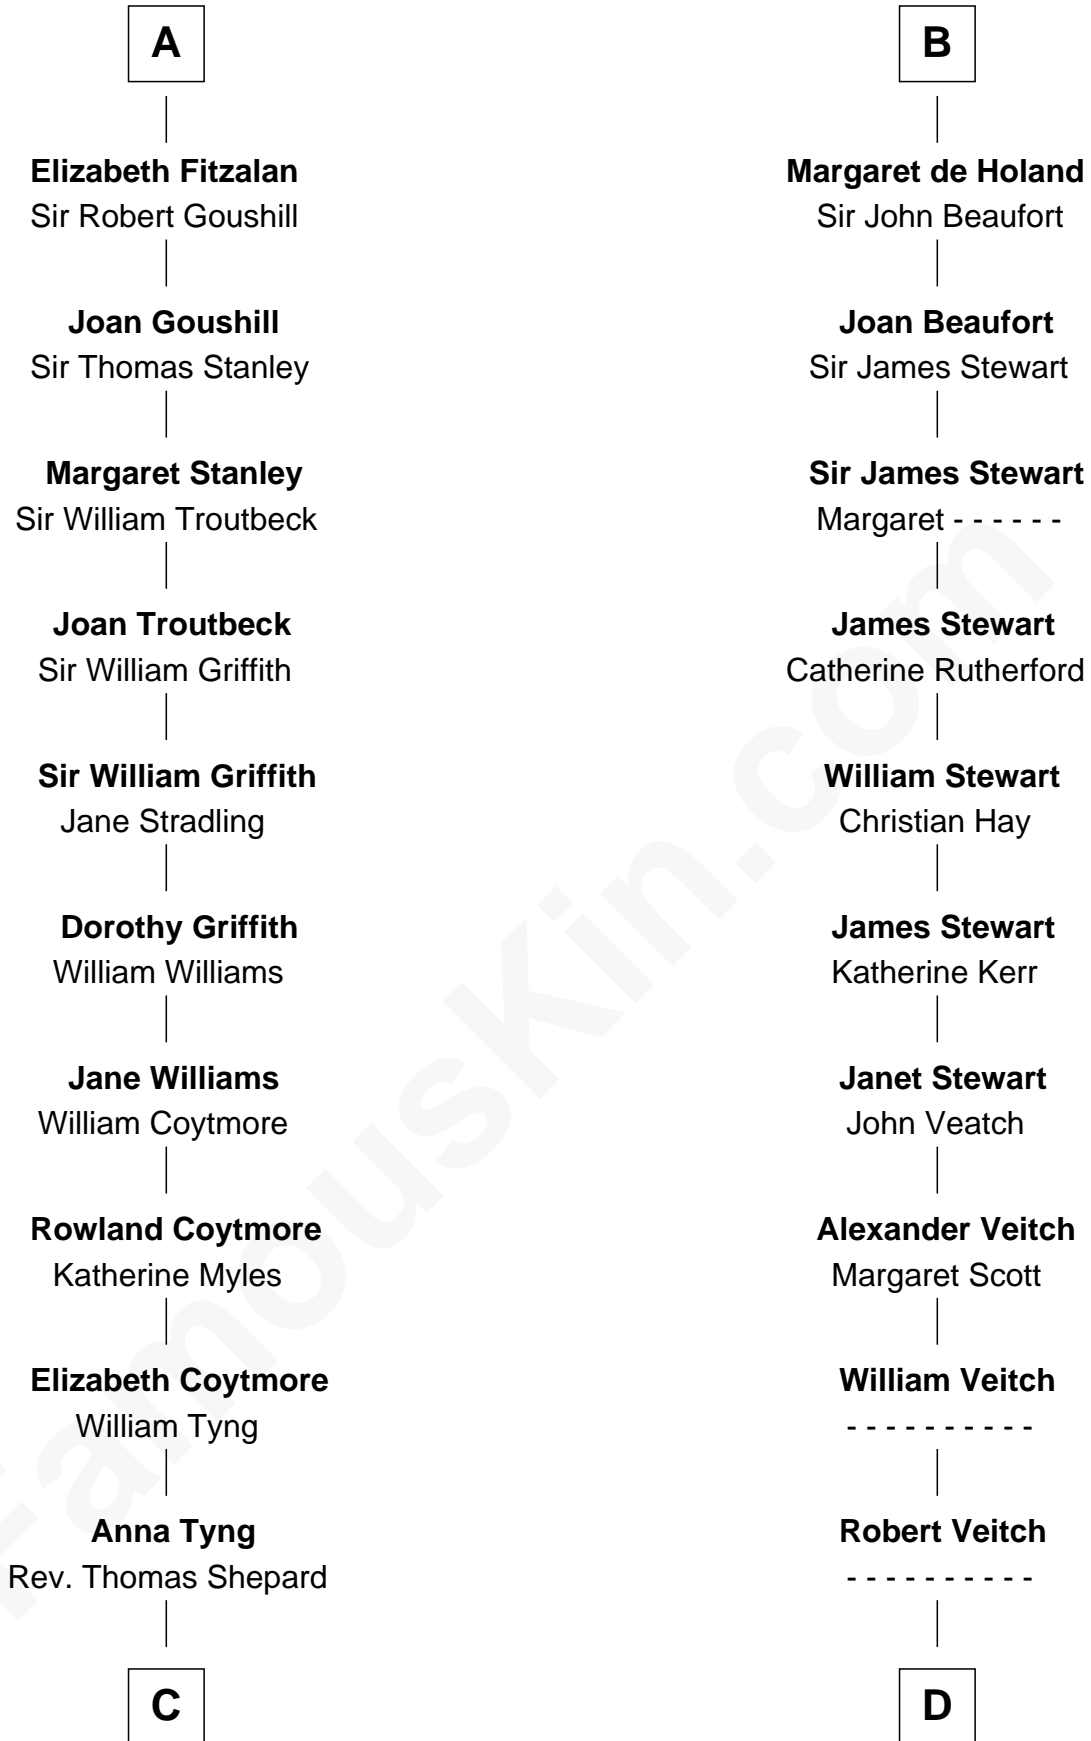

FamousKin.com Relationship Chart of

John Quincy Adams

6th U.S. President

21st cousin of

Noel Coward

Playwright, Actor, and Songwriter

C

Anna Shepard

Daniel Quincy

Col John Quincy

Elizabeth Norton

Elizabeth Quincy

Rev. William Smith

Abigail Quincy Smith

John Adams

John Quincy Adams

6th U.S. President

D

John Veitch

Barbara Ainslie

Henry Veitch

Margaret Harrison

Henry Gordon Veitch

Mary Kathleen Synch