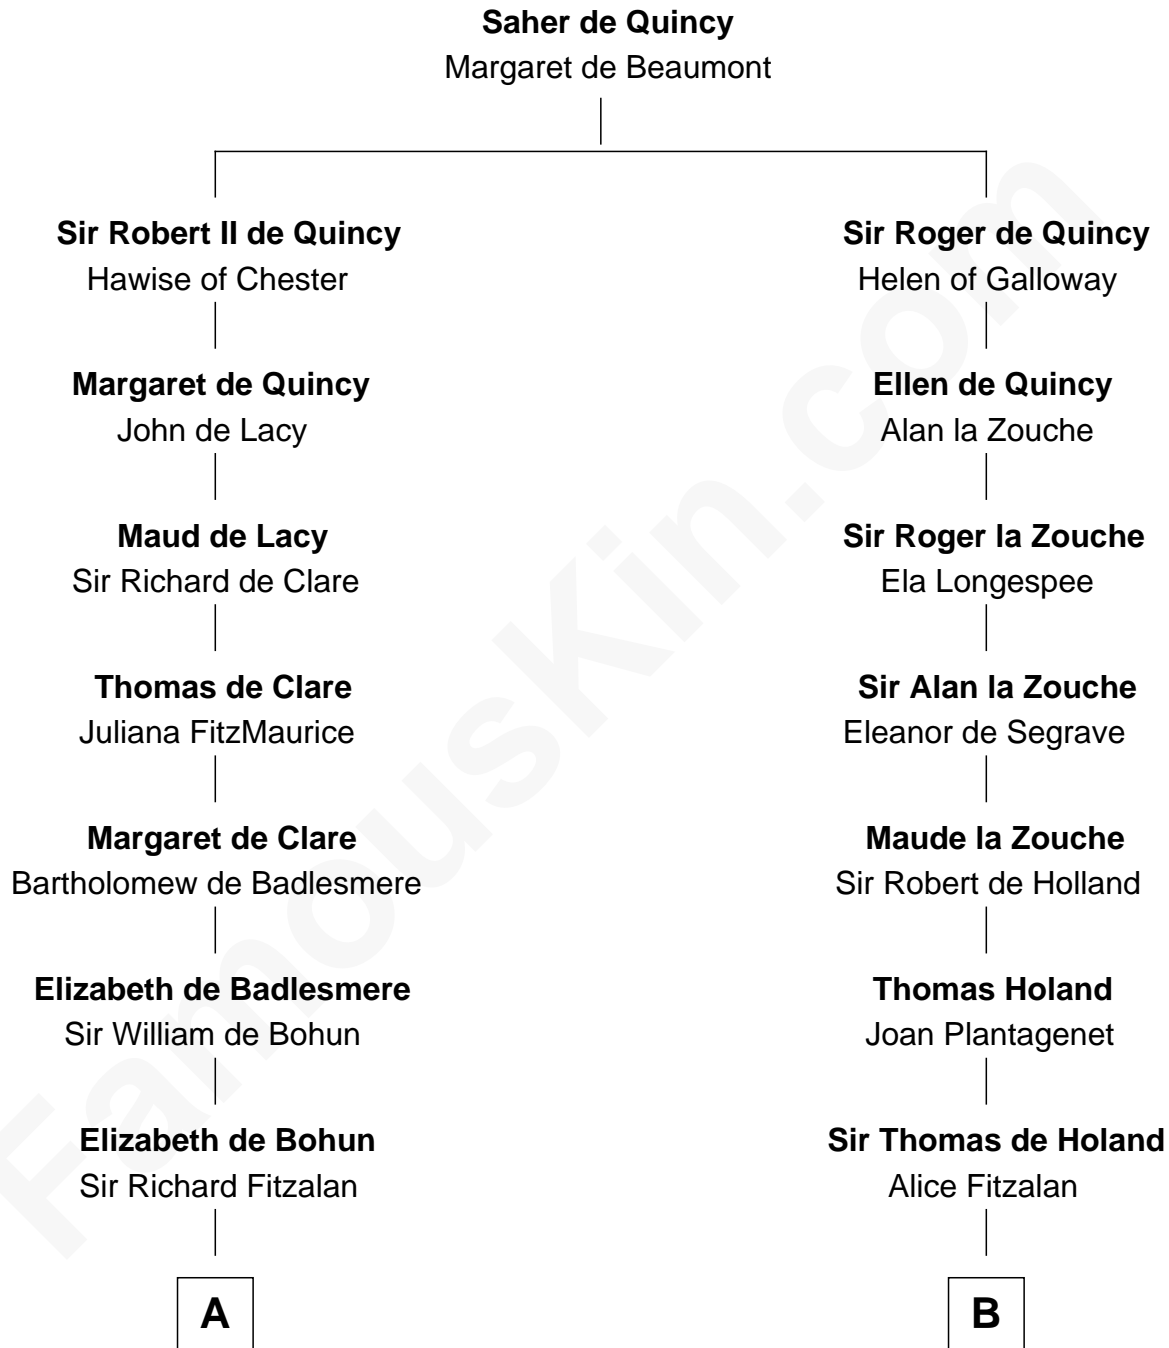

FamousKin.com Relationship Chart of

John Quincy Adams

6th U.S. President

21st cousin of

Noel Coward

Playwright, Actor, and Songwriter

C

Anna Shepard