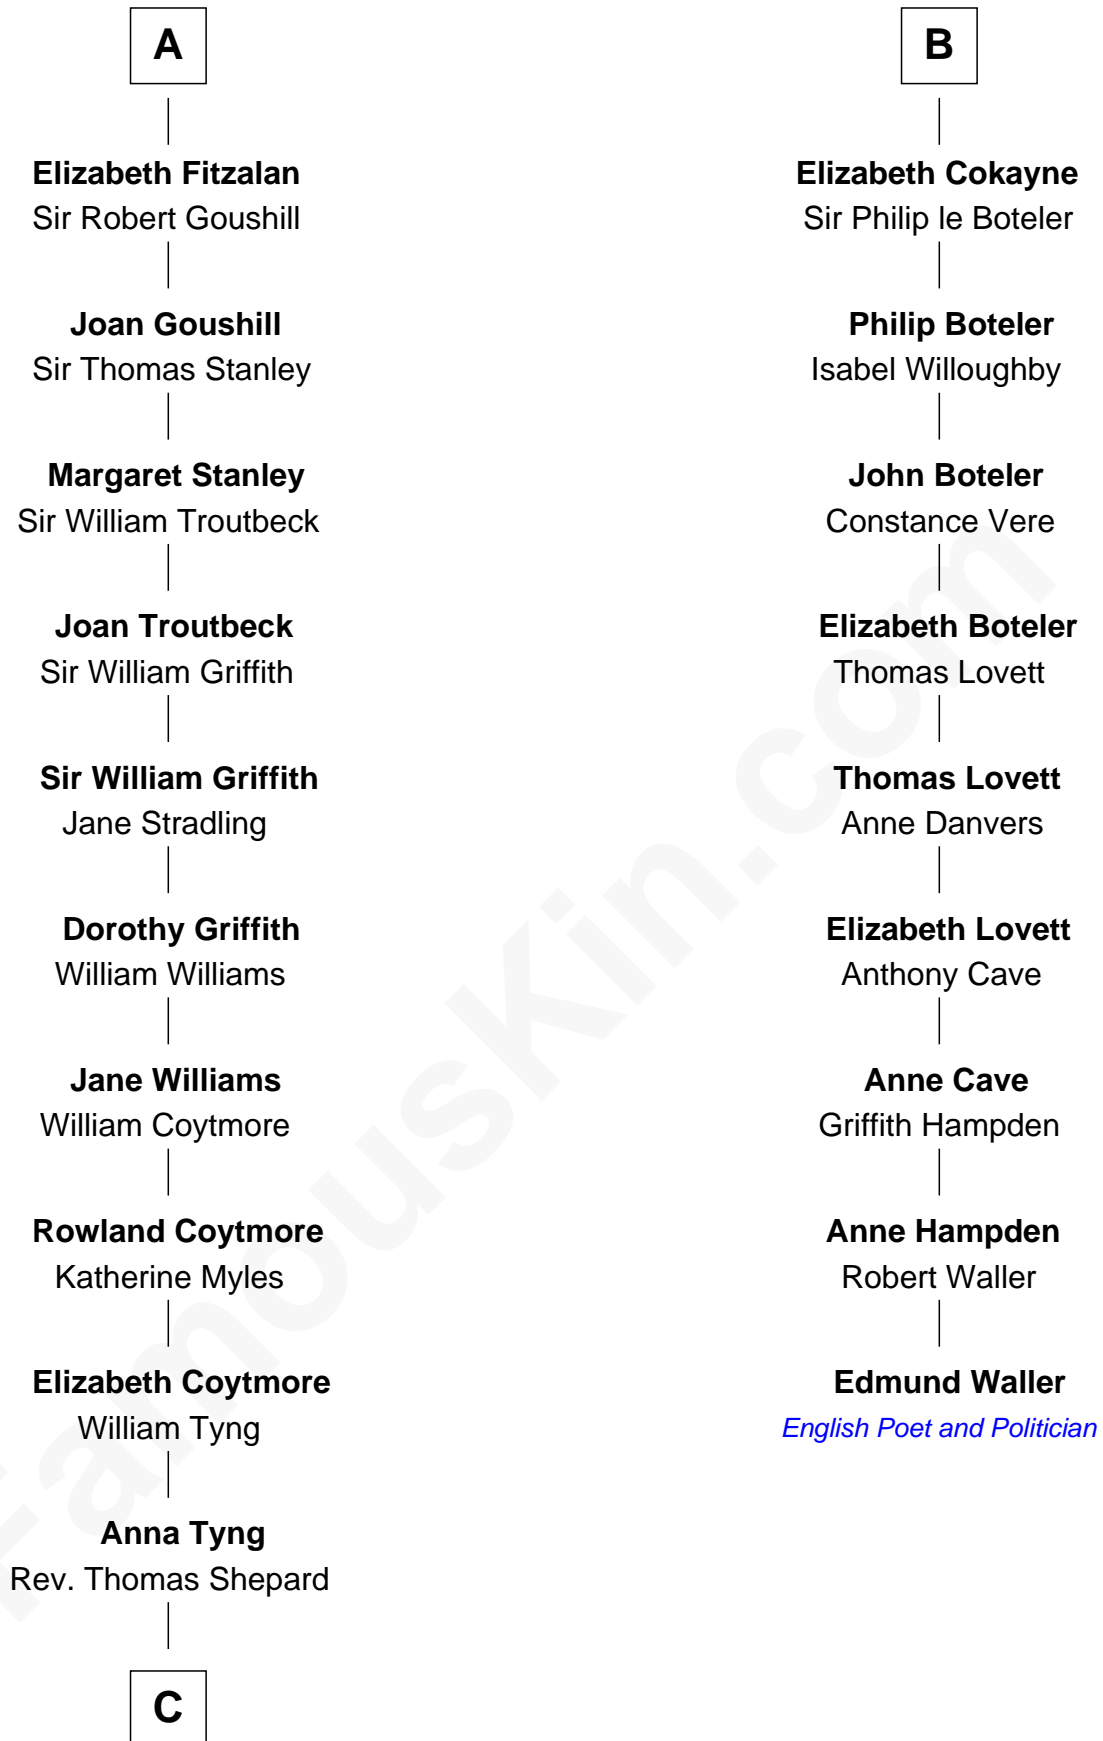

**FamousKin.com**  
**Relationship Chart of**  
**John Quincy Adams**  
*6th U.S. President*

15th cousin 6 times removed of  
**Edmund Waller**  
*English Poet and Politician*

**C**

**Anna Shepard**

Daniel Quincy

**Col John Quincy**

Elizabeth Norton

**Elizabeth Quincy**

Rev. William Smith

**Abigail Quincy Smith**

John Adams

**John Quincy Adams**

*6th U.S. President*