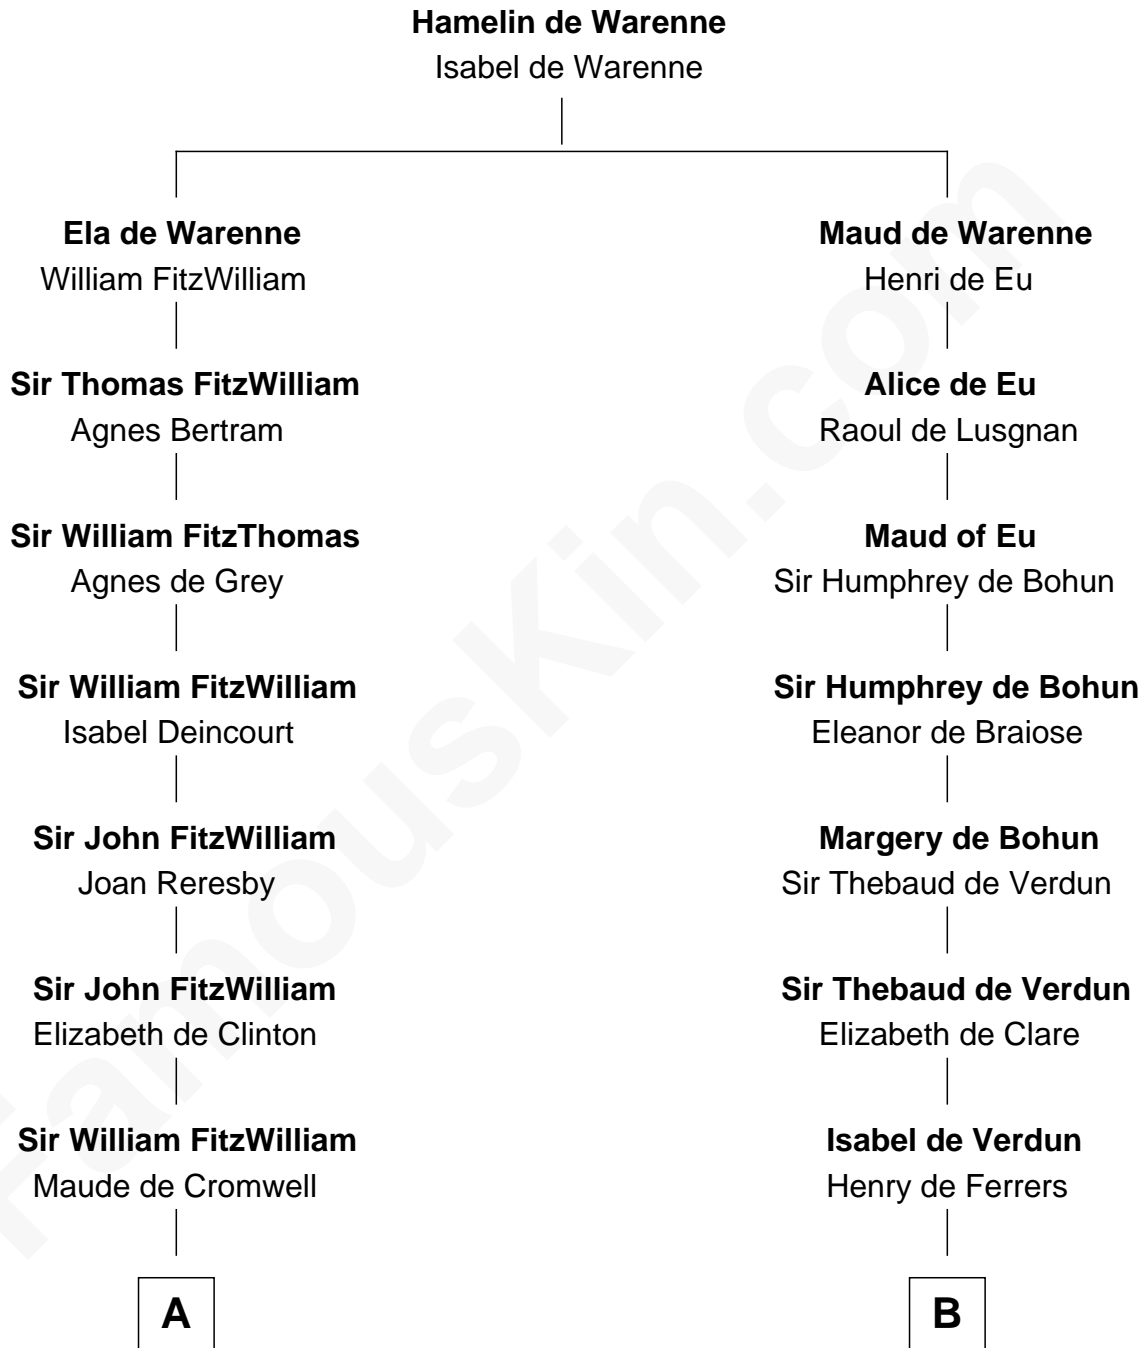

**FamousKin.com**  
**Relationship Chart of**  
**John Quincy Adams**  
*6th U.S. President*

16th cousin 3 times removed of  
**Edmund Waller**  
*English Poet and Politician*

**C**

**Elizabeth Quincy**  
Rev. William Smith

**Abigail Quincy Smith**  
John Adams

**John Quincy Adams**  
*6th U.S. President*

FamousKin.com