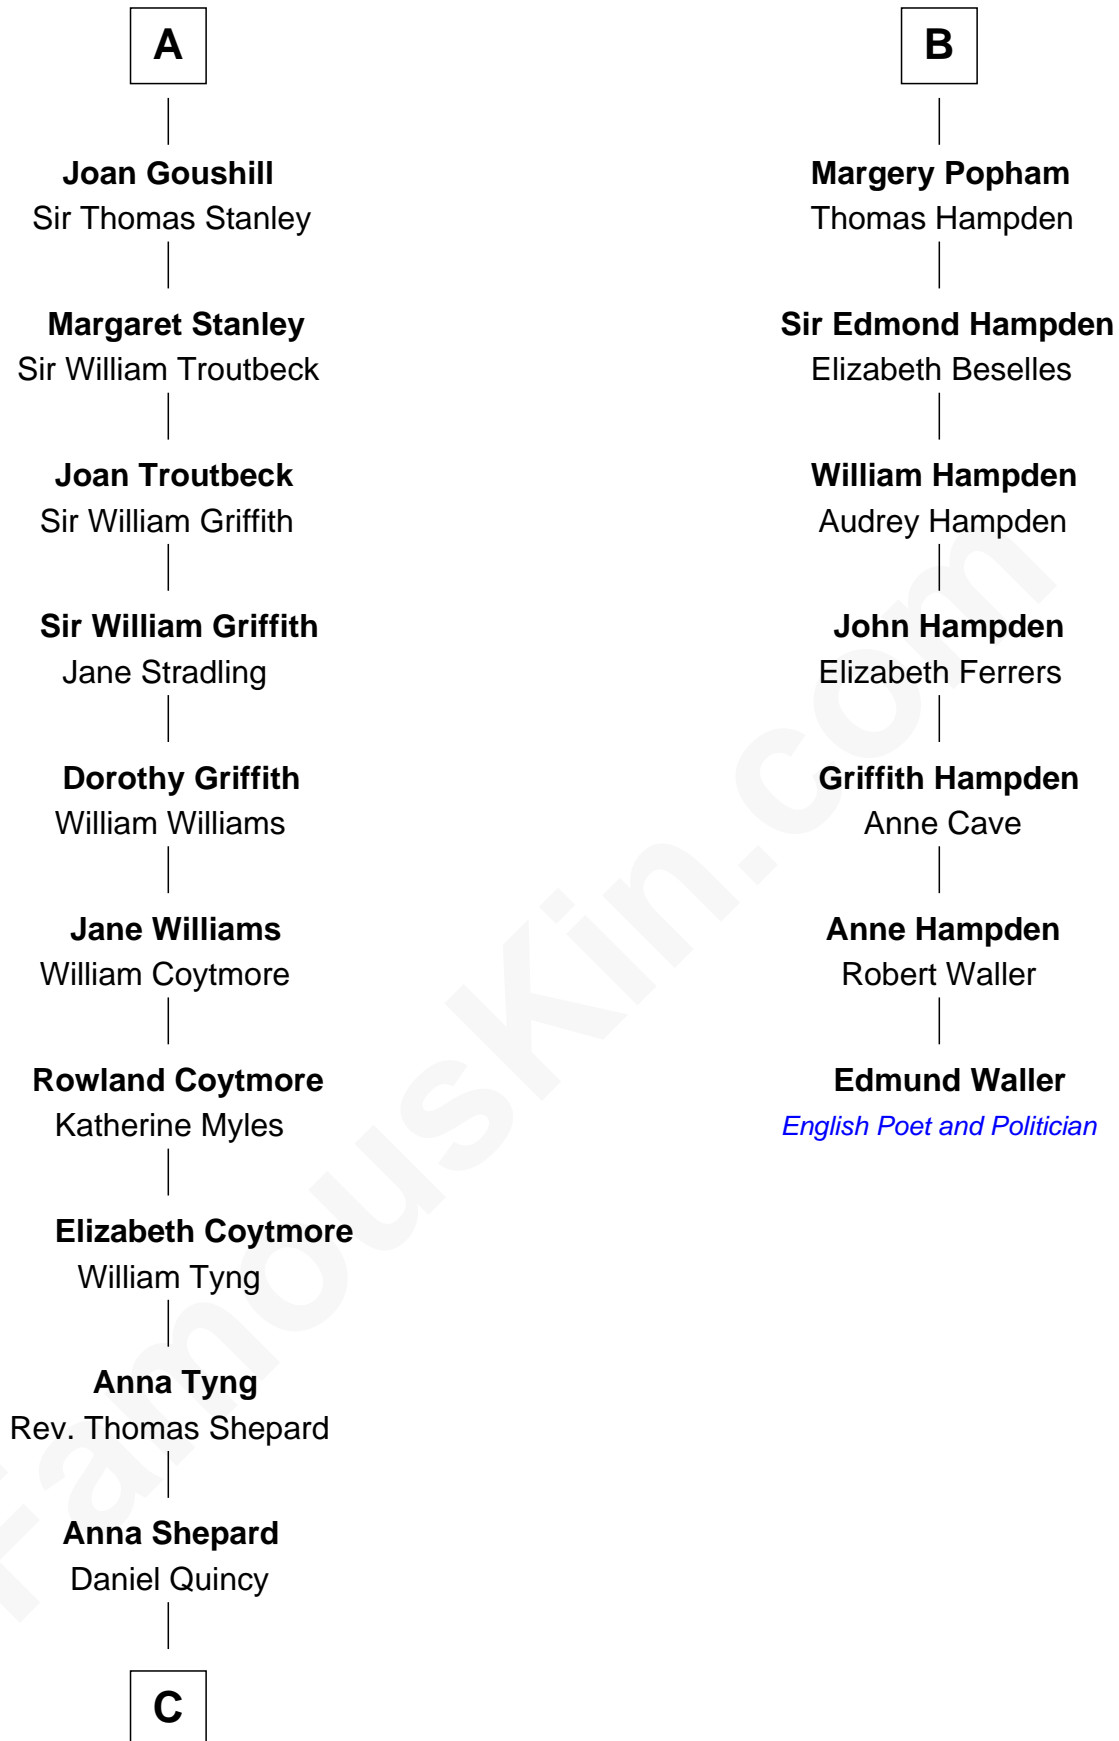

FamousKin.com
Relationship Chart of
John Quincy Adams
6th U.S. President

13th cousin 7 times removed of
Edmund Waller
English Poet and Politician

C

—
Col John Quincy
Elizabeth Norton

—
Elizabeth Quincy
Rev. William Smith

—
Abigail Quincy Smith
John Adams

—
John Quincy Adams
6th U.S. President

FamousKin.com