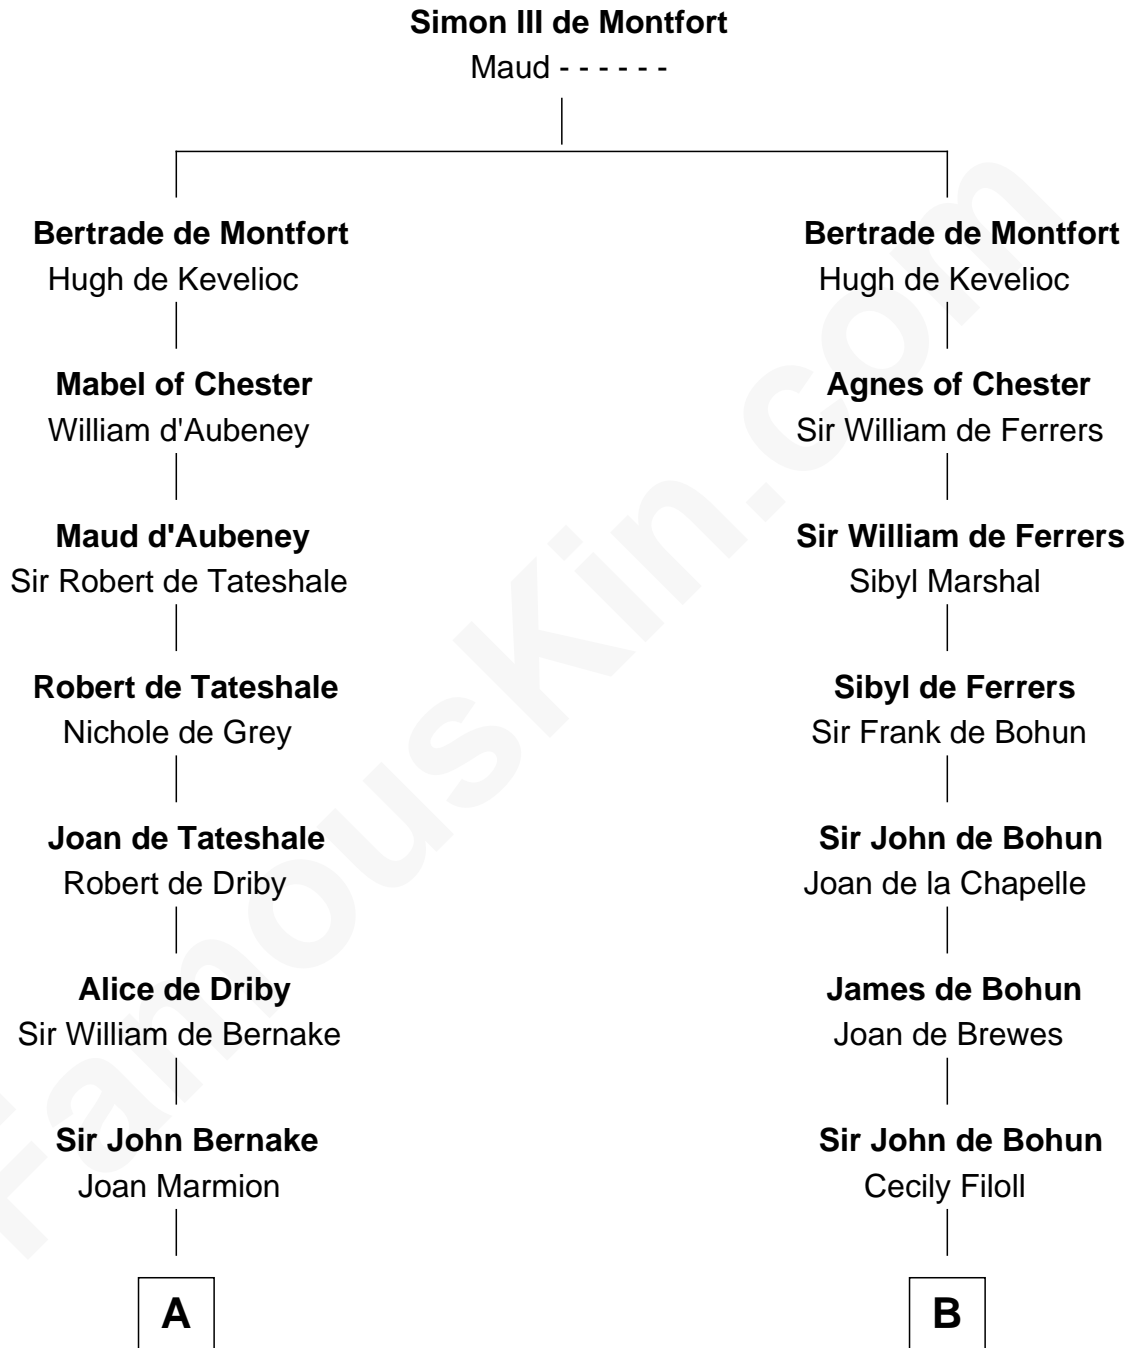

**FamousKin.com**  
**Relationship Chart of**  
**John Quincy Adams**  
*6th U.S. President*

15th cousin 6 times removed of  
**Edmund Waller**  
*English Poet and Politician*

**C**

**Anna Shepard**

Daniel Quincy

**Col John Quincy**

Elizabeth Norton

**Elizabeth Quincy**

Rev. William Smith

**Abigail Quincy Smith**

John Adams

**John Quincy Adams**

*6th U.S. President*