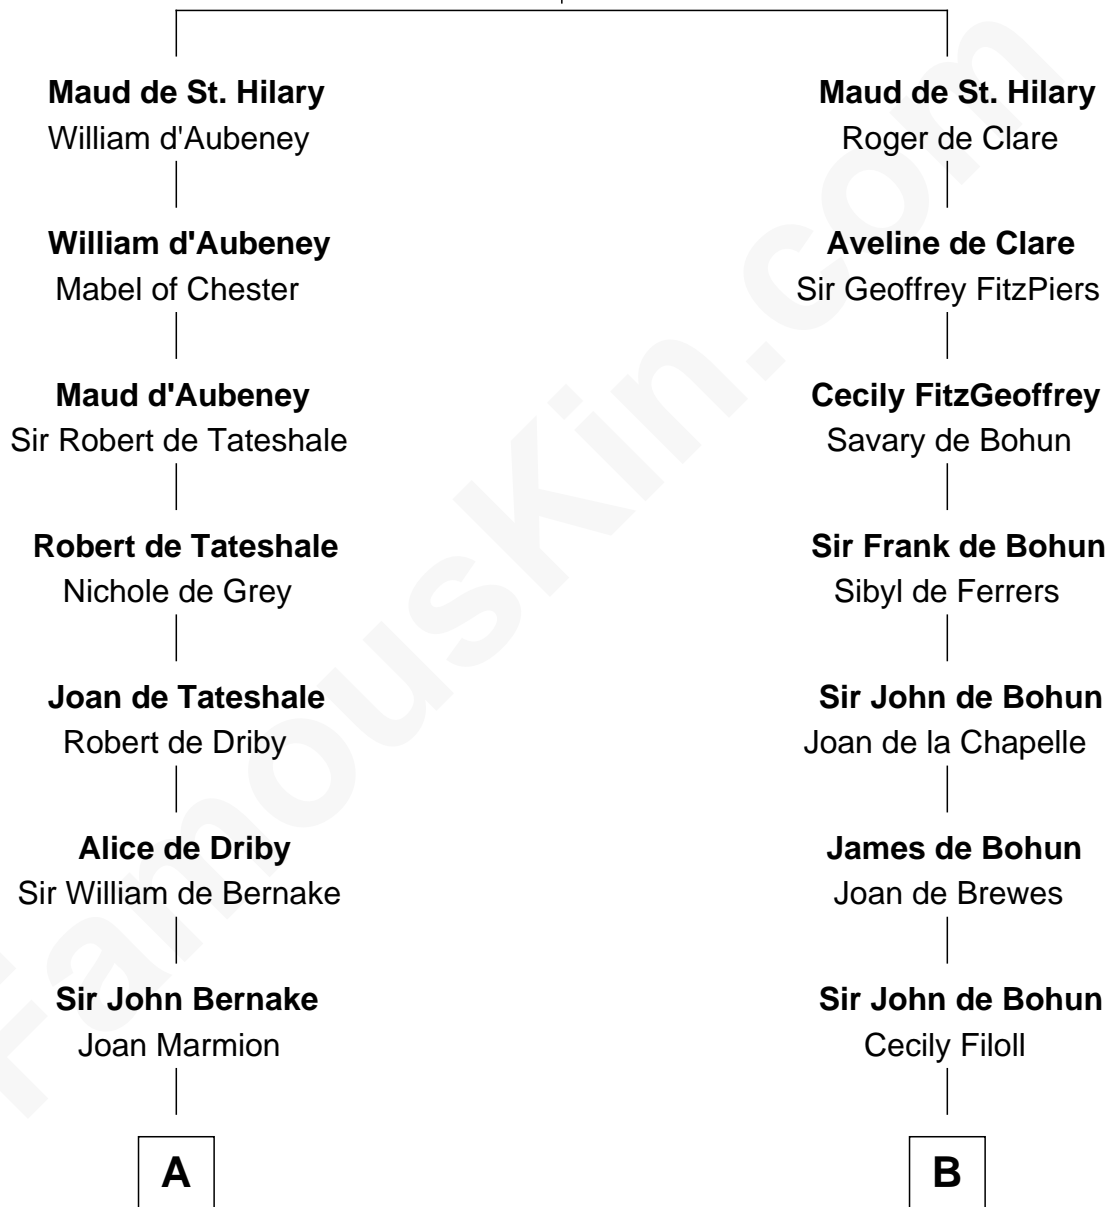

FamousKin.com
Relationship Chart of
John Quincy Adams
6th U.S. President

15th cousin 6 times removed of
Edmund Waller
English Poet and Politician

James de St. Hilary
 Aveline - - - - -

C

—
Anna Shepard

Daniel Quincy

—
Col John Quincy

Elizabeth Norton

—
Elizabeth Quincy

Rev. William Smith

—
Abigail Quincy Smith

John Adams

—
John Quincy Adams

6th U.S. President