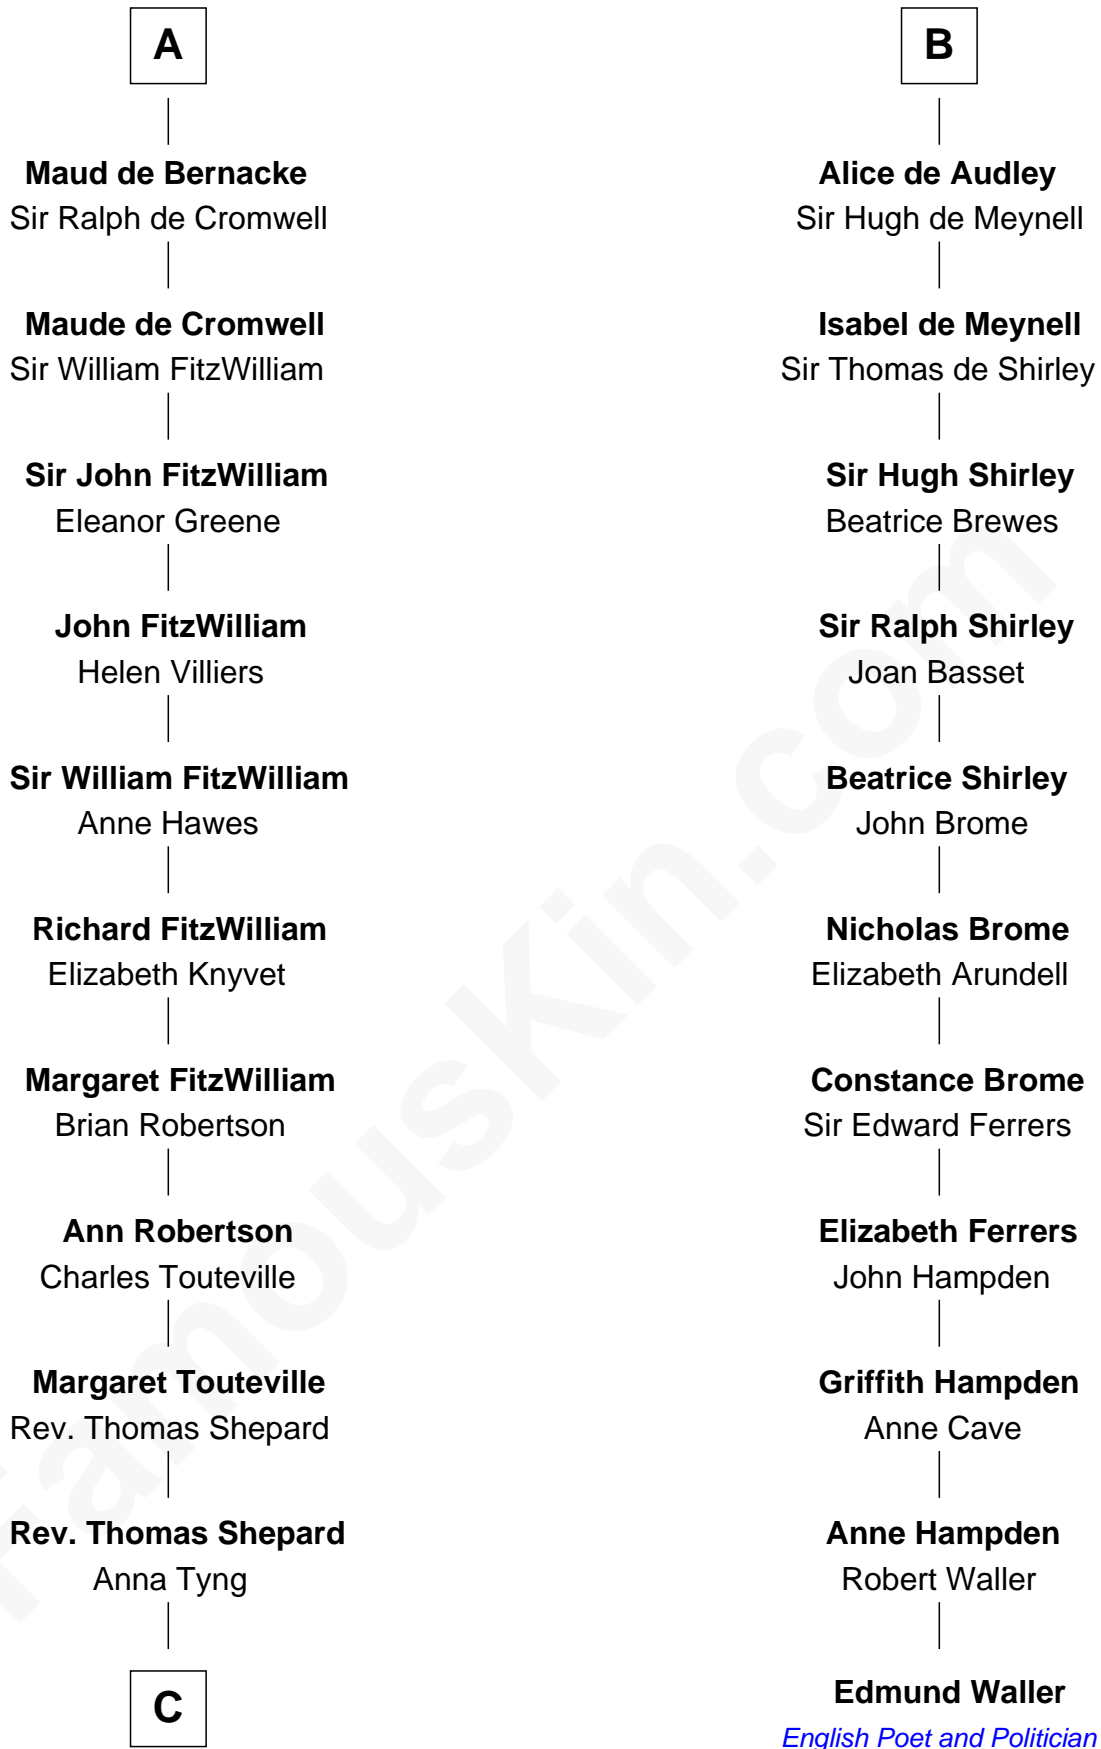

FamousKin.com
Relationship Chart of
John Quincy Adams
6th U.S. President

17th cousin 4 times removed of
Edmund Waller
English Poet and Politician

Gervais, Count of Rethel
 Elizabeth of Namur

C

Anna Shepard

Daniel Quincy

Col John Quincy

Elizabeth Norton

Elizabeth Quincy

Rev. William Smith

Abigail Quincy Smith

John Adams

John Quincy Adams

6th U.S. President

FamousKin.com