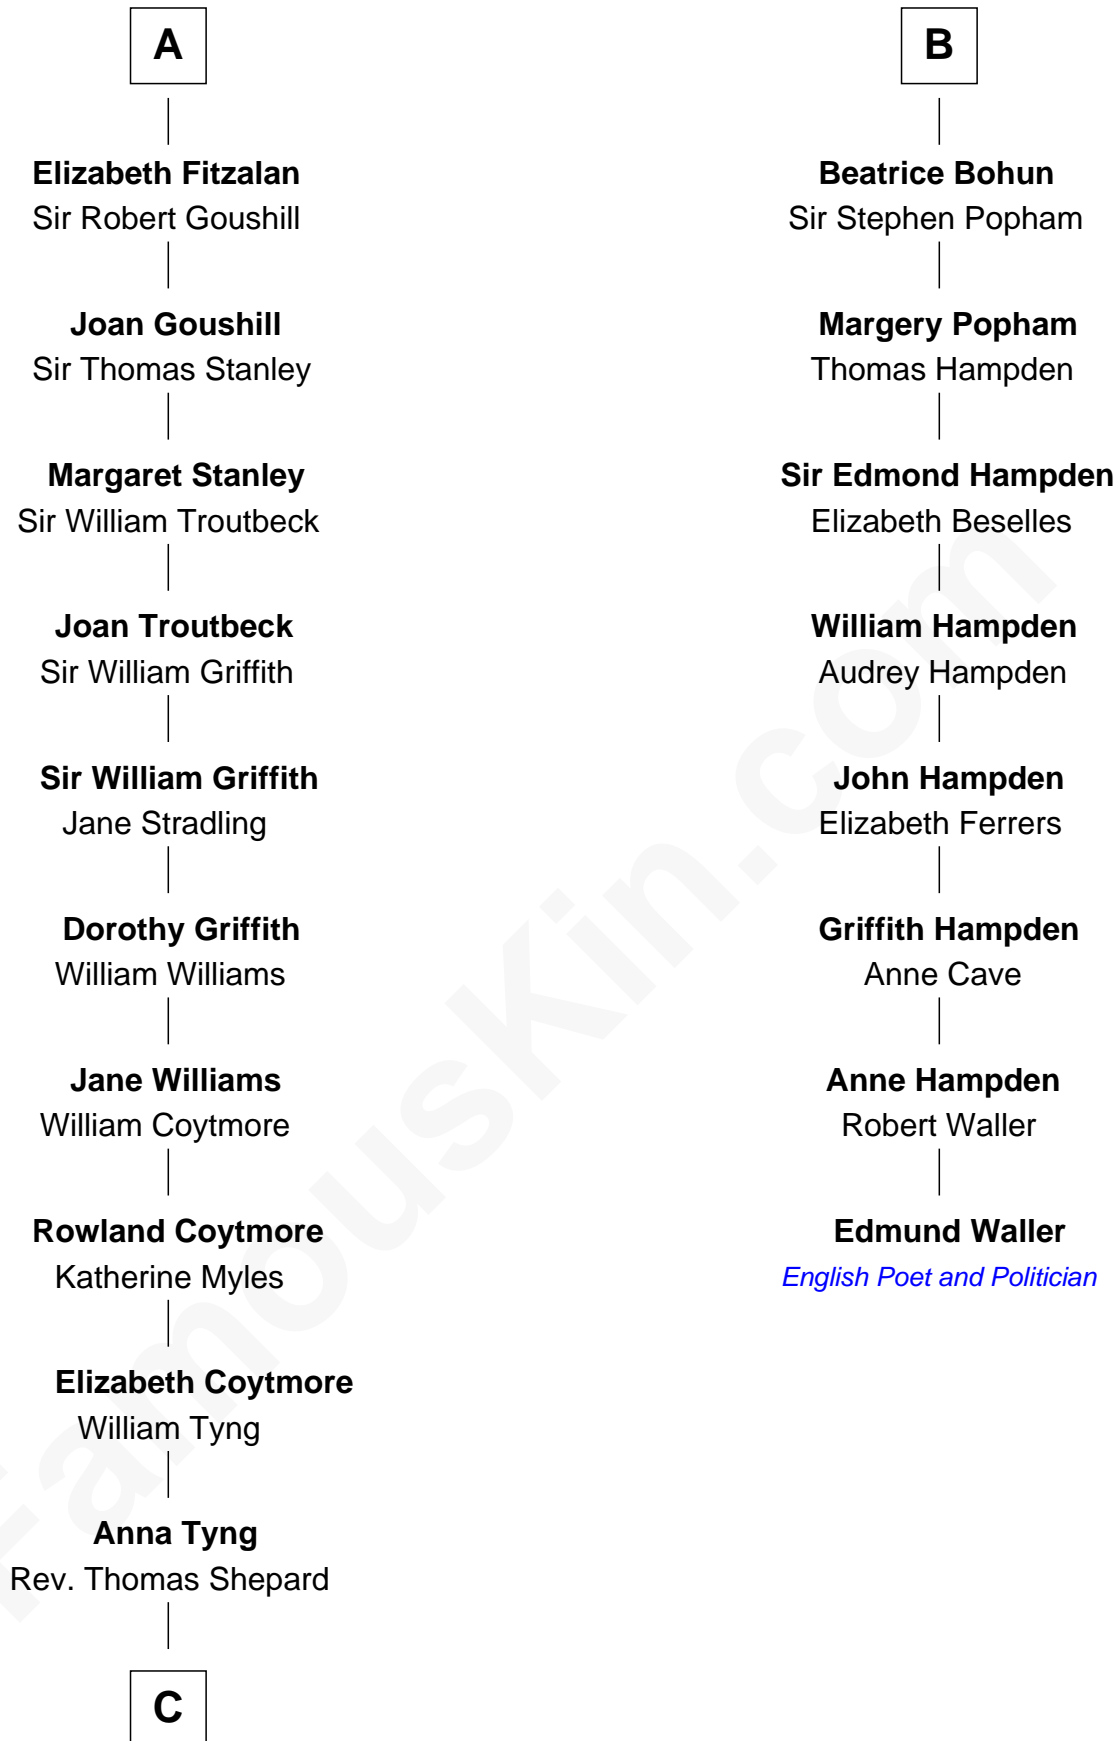

**FamousKin.com**  
**Relationship Chart of**  
**John Quincy Adams**  
*6th U.S. President*

**14th cousin 7 times removed of**  
**Edmund Waller**  
*English Poet and Politician*

**Piers de Lutegareshale**  
Maud de Mandeville

**C**

**Anna Shepard**

Daniel Quincy

**Col John Quincy**

Elizabeth Norton

**Elizabeth Quincy**

Rev. William Smith

**Abigail Quincy Smith**