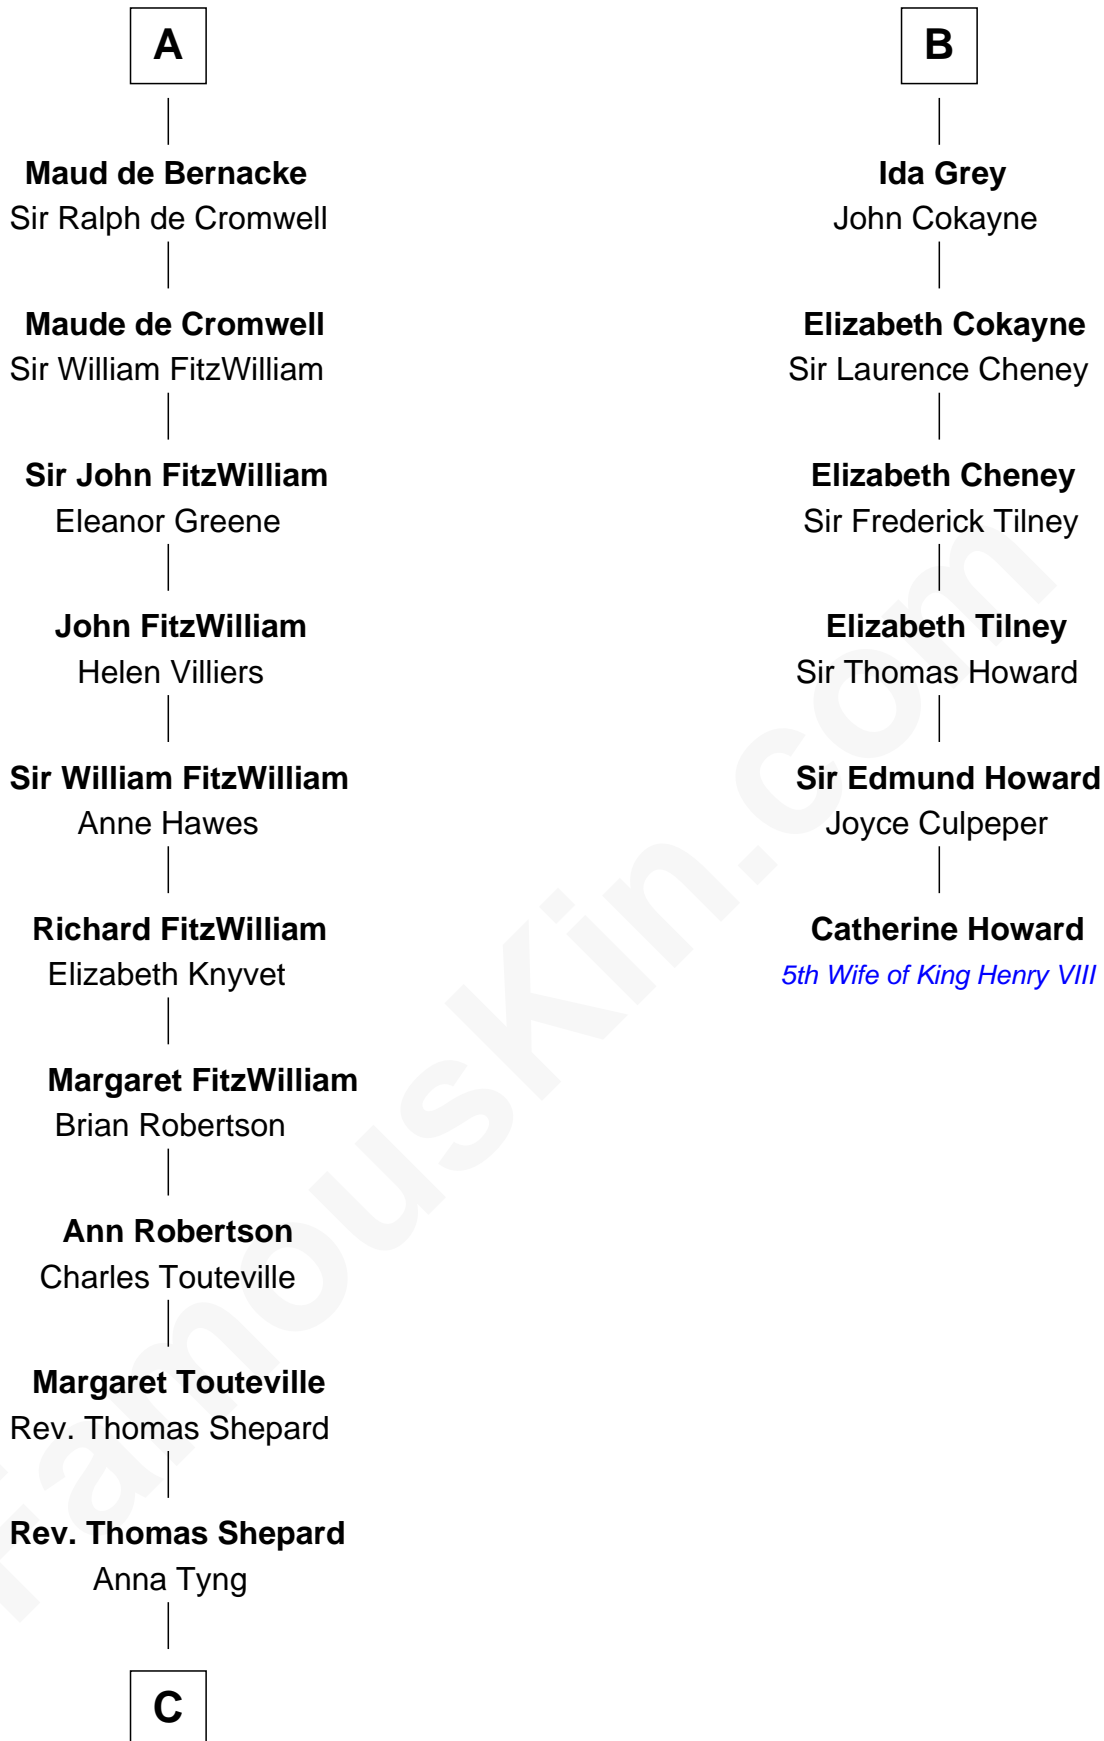

FamousKin.com Relationship Chart of

John Quincy Adams

6th U.S. President

12th cousin 9 times removed of

Catherine Howard

5th Wife of King Henry VIII

Simon III de Montfort

Maud - - - - -