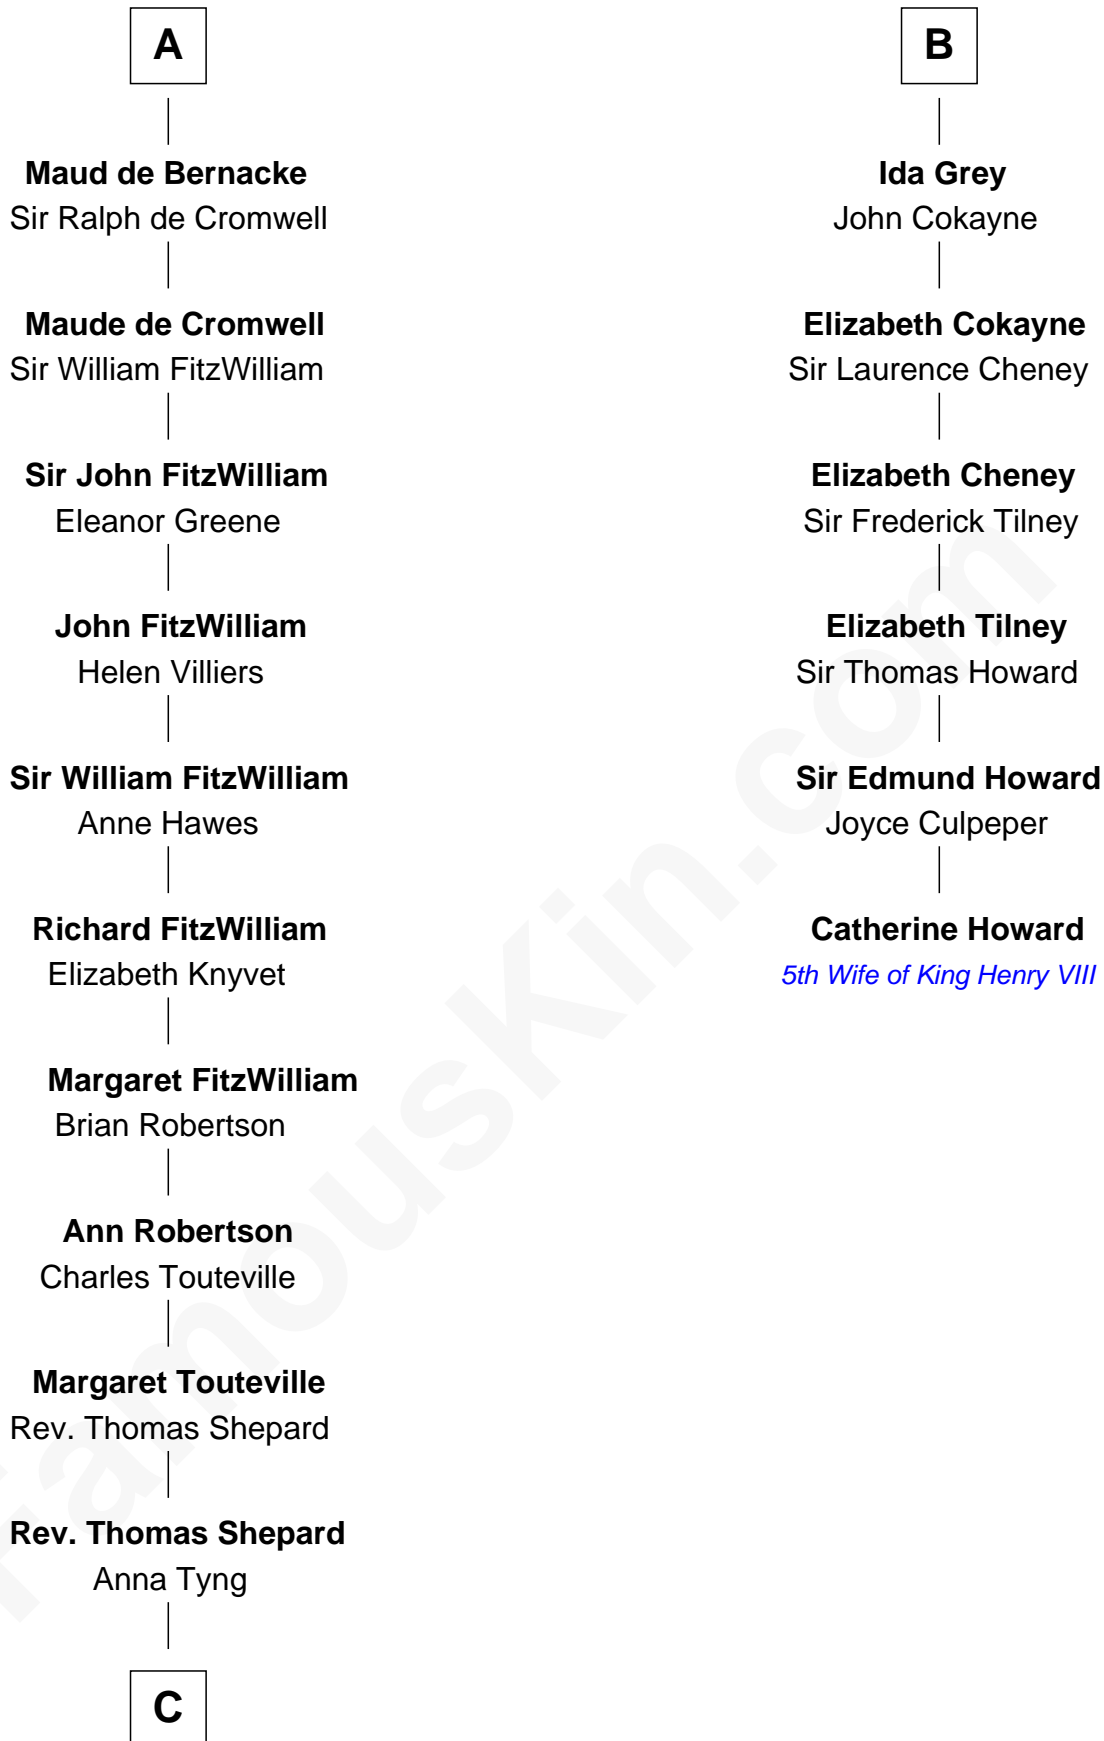

# FamousKin.com Relationship Chart of

**John Quincy Adams**

*6th U.S. President*

12th cousin 9 times removed of

**Catherine Howard**

*5th Wife of King Henry VIII*

**Sir Ranulf de Gernons**

Maud of Gloucester

**C**

**Anna Shepard**

Daniel Quincy

**Col John Quincy**

Elizabeth Norton

**Elizabeth Quincy**

Rev. William Smith

**Abigail Quincy Smith**