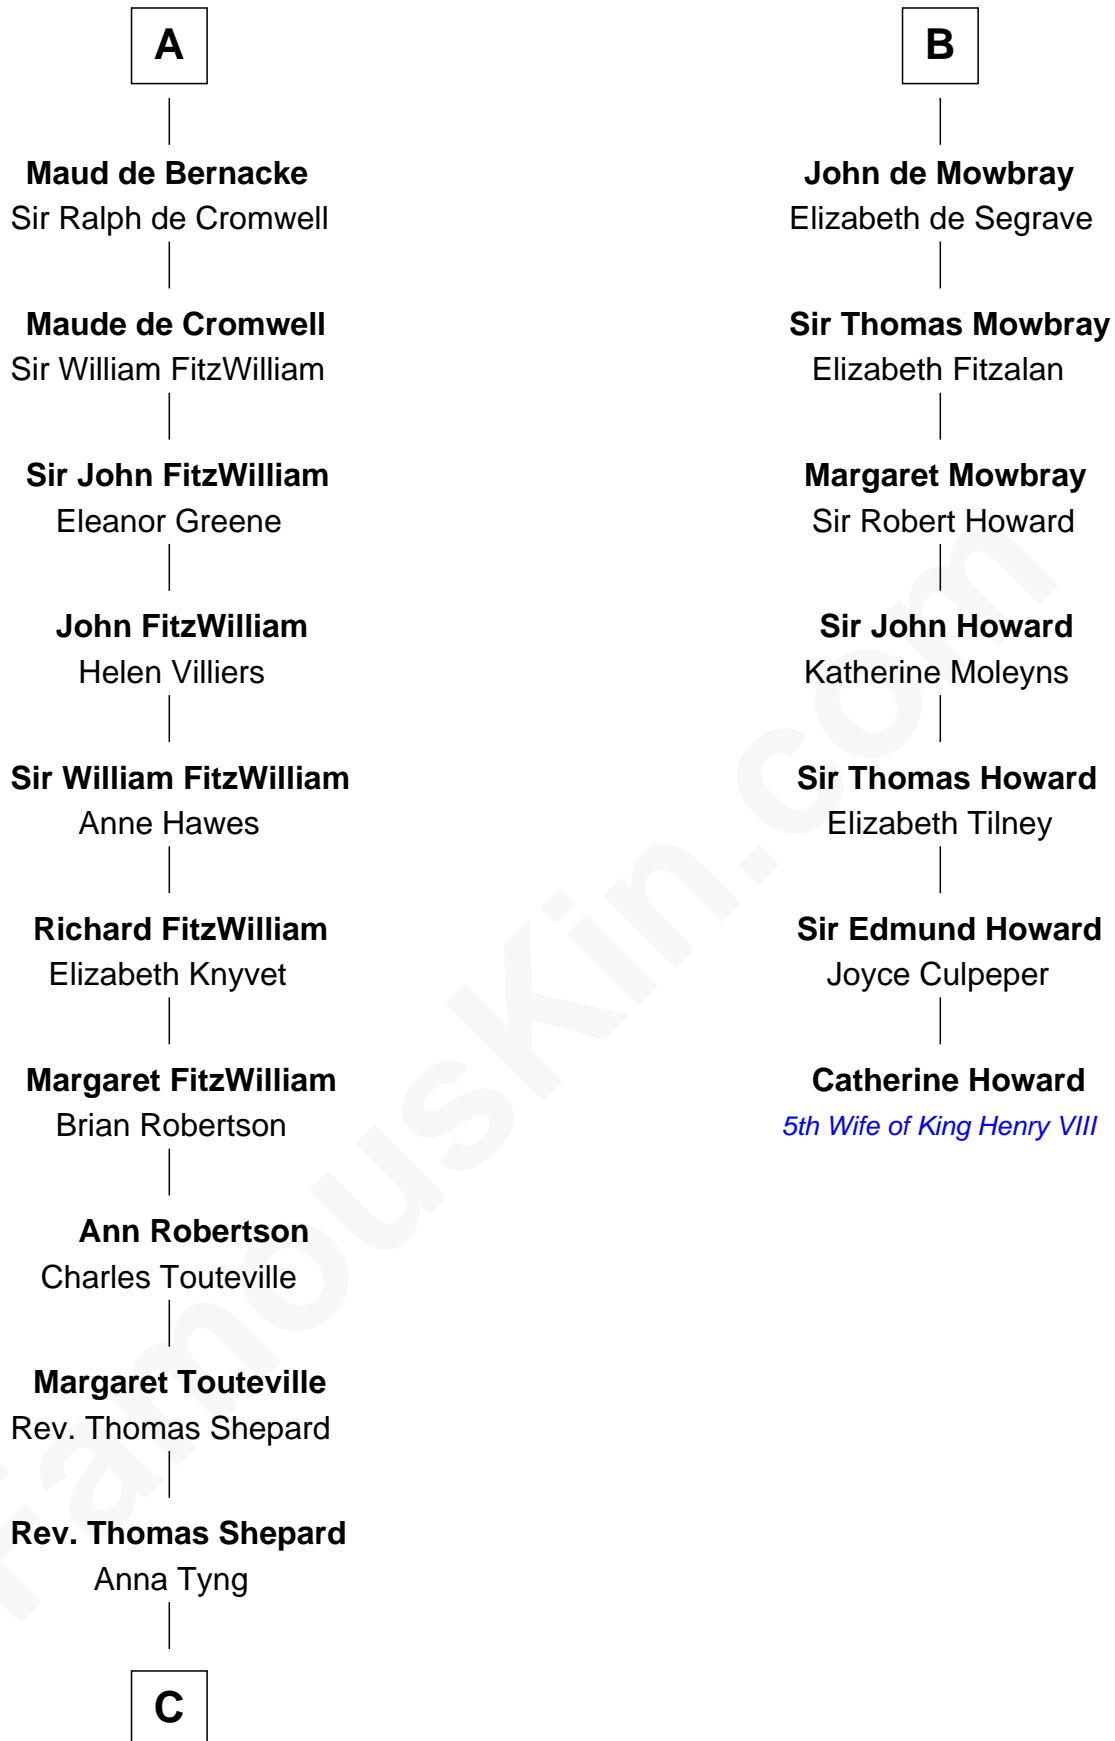

FamousKin.com Relationship Chart of

John Quincy Adams

6th U.S. President

13th cousin 8 times removed of

Catherine Howard

5th Wife of King Henry VIII

James de St. Hilary

Aveline - - - - -