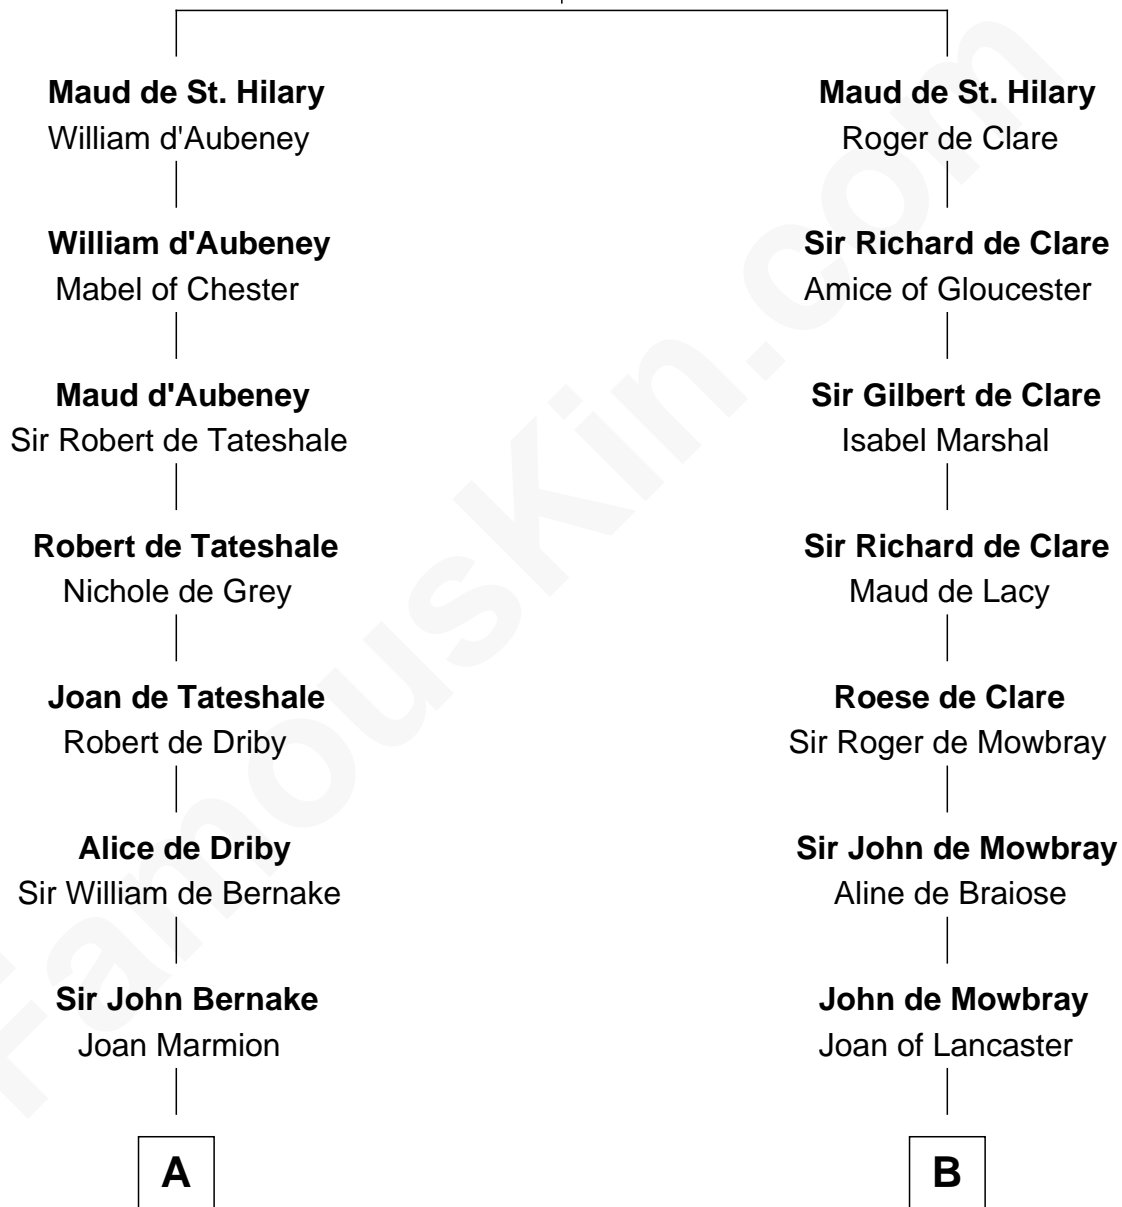

FamousKin.com Relationship Chart of

John Quincy Adams

6th U.S. President

13th cousin 8 times removed of

Catherine Howard

5th Wife of King Henry VIII

James de St. Hilary

Aveline - - - - -

C

—
Anna Shepard

Daniel Quincy

—
Col John Quincy

Elizabeth Norton

—
Elizabeth Quincy

Rev. William Smith

—
Abigail Quincy Smith

John Adams

—
John Quincy Adams

6th U.S. President