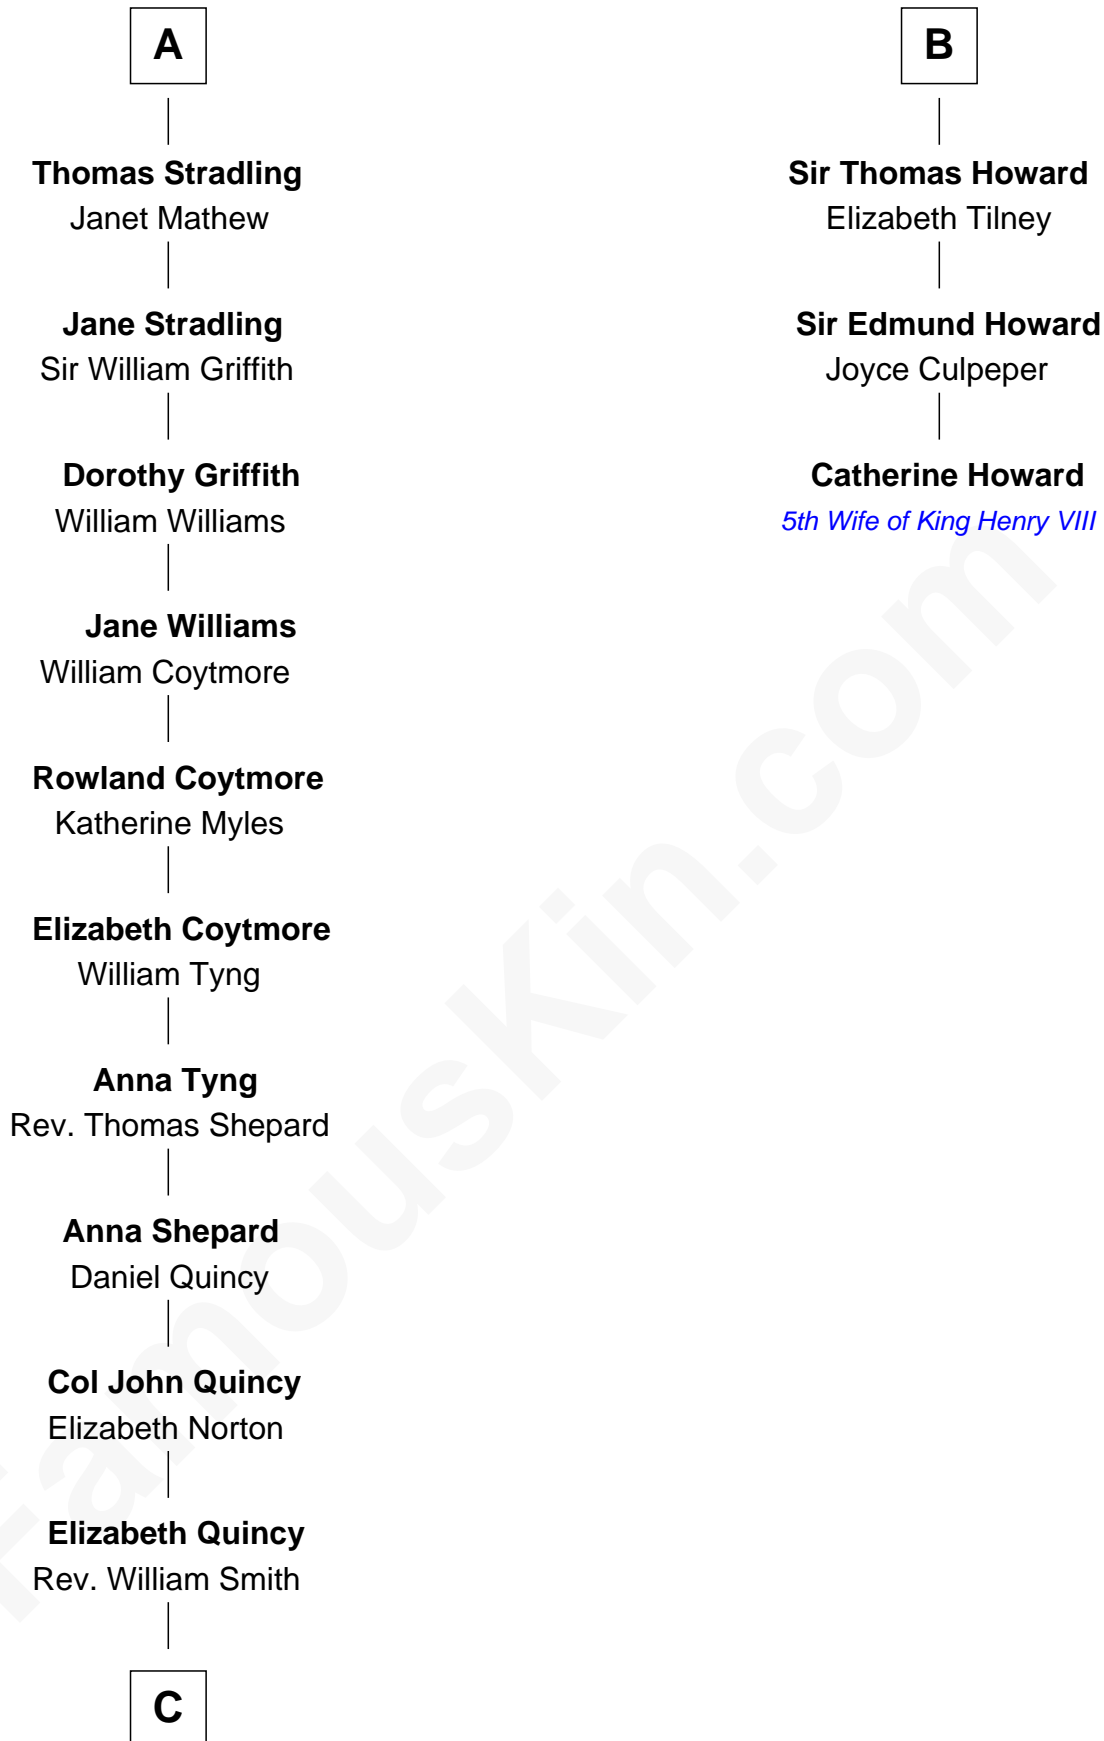

FamousKin.com Relationship Chart of

John Quincy Adams

6th U.S. President

9th cousin 9 times removed of

Catherine Howard

5th Wife of King Henry VIII

C

Abigail Quincy Smith

John Adams

John Quincy Adams

6th U.S. President

FamousKin.com