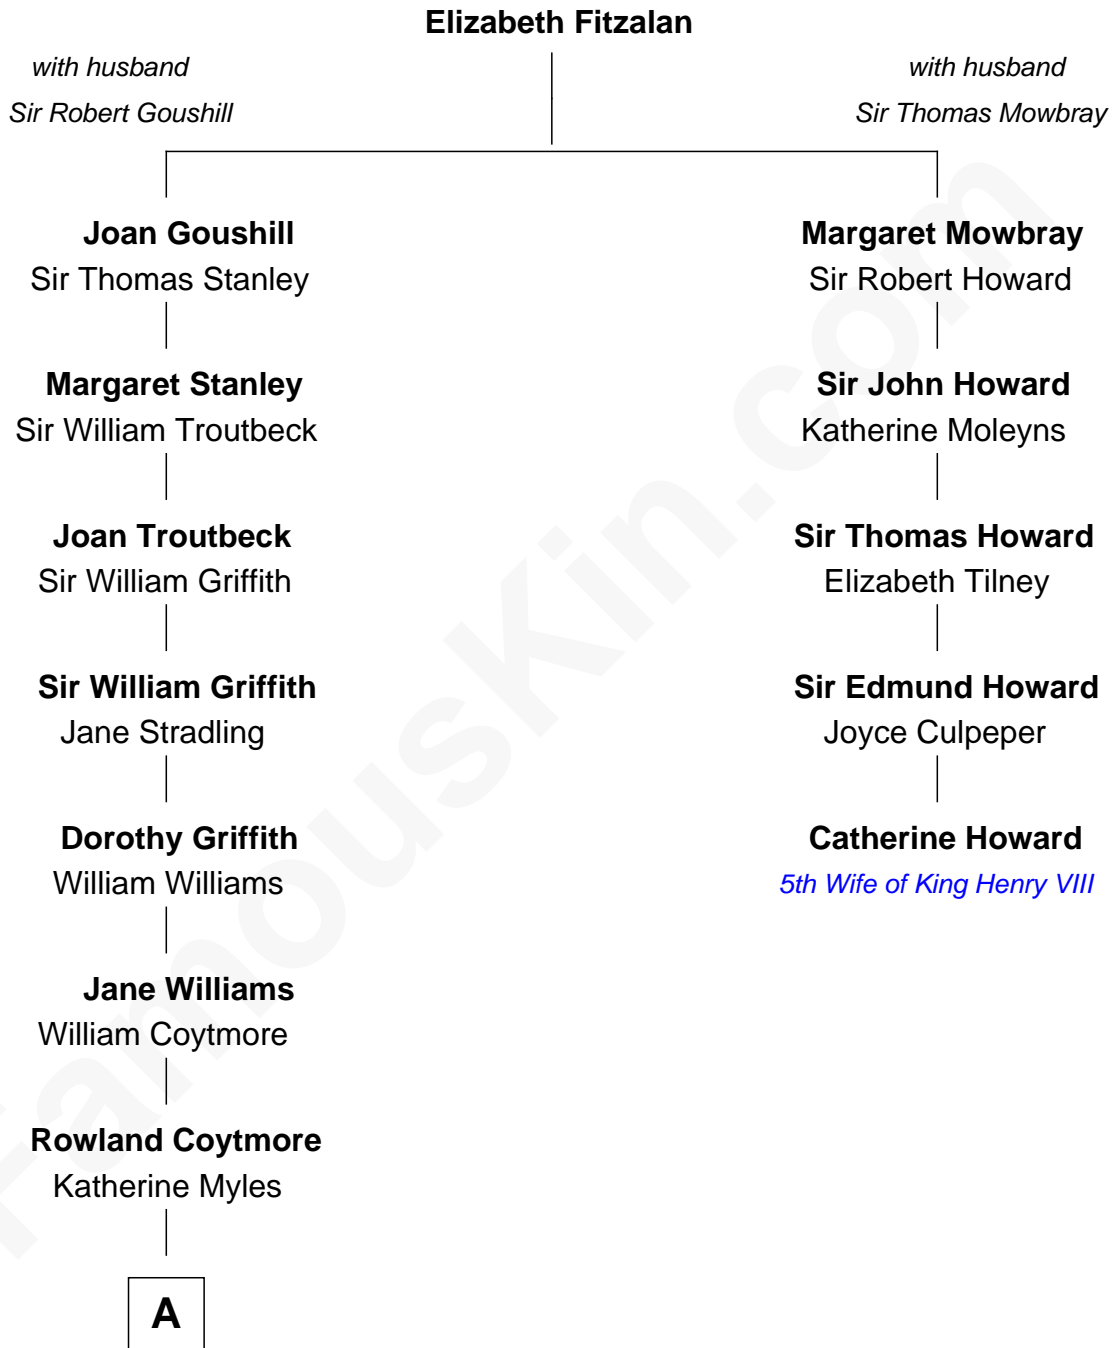

FamousKin.com Relationship Chart of

John Quincy Adams

6th U.S. President

4th cousin 9 times removed of

Catherine Howard

5th Wife of King Henry VIII

A

Elizabeth Coytmore