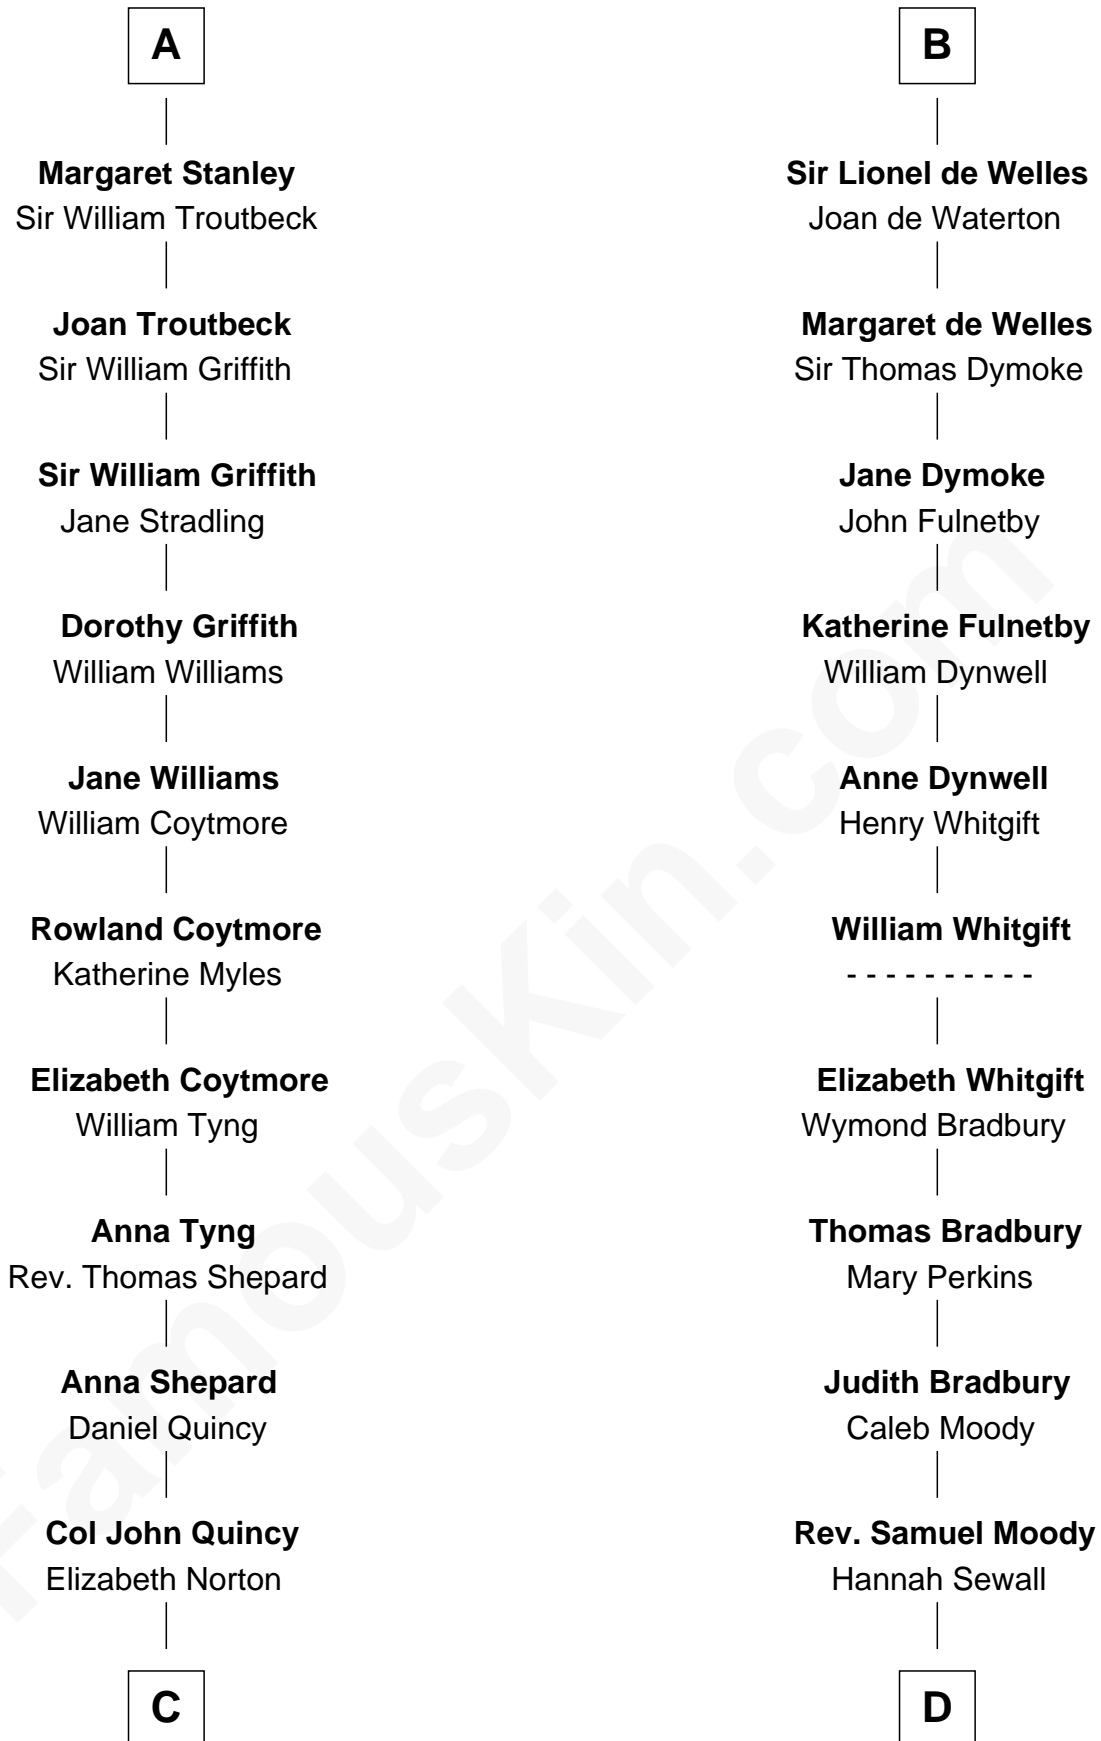

FamousKin.com Relationship Chart of

John Quincy Adams

6th U.S. President

19th cousin 1 time removed of

Ralph Waldo Emerson

American Poet

Sir Humphrey de Bohun

Maud of Eu

Elizabeth de Bohun

Sir Richard Fitzalan

Elizabeth Fitzalan

Sir Robert Goushill

Joan Goushill

Sir Thomas Stanley

A

Alice de Bohun

Roger V de Toeni

Ralph VII de Toeni

Mary - - - - -

Alice de Toeni

Guy de Beauchamp

Sir Thomas de Beauchamp

Katherine de Mortimer

Maud de Beauchamp

Sir Roger de Clifford

Katherine de Clifford

Sir Ralph de Greystoke

Maud de Greystoke

Eudo de Welles

B

C

Elizabeth Quincy
Rev. William Smith