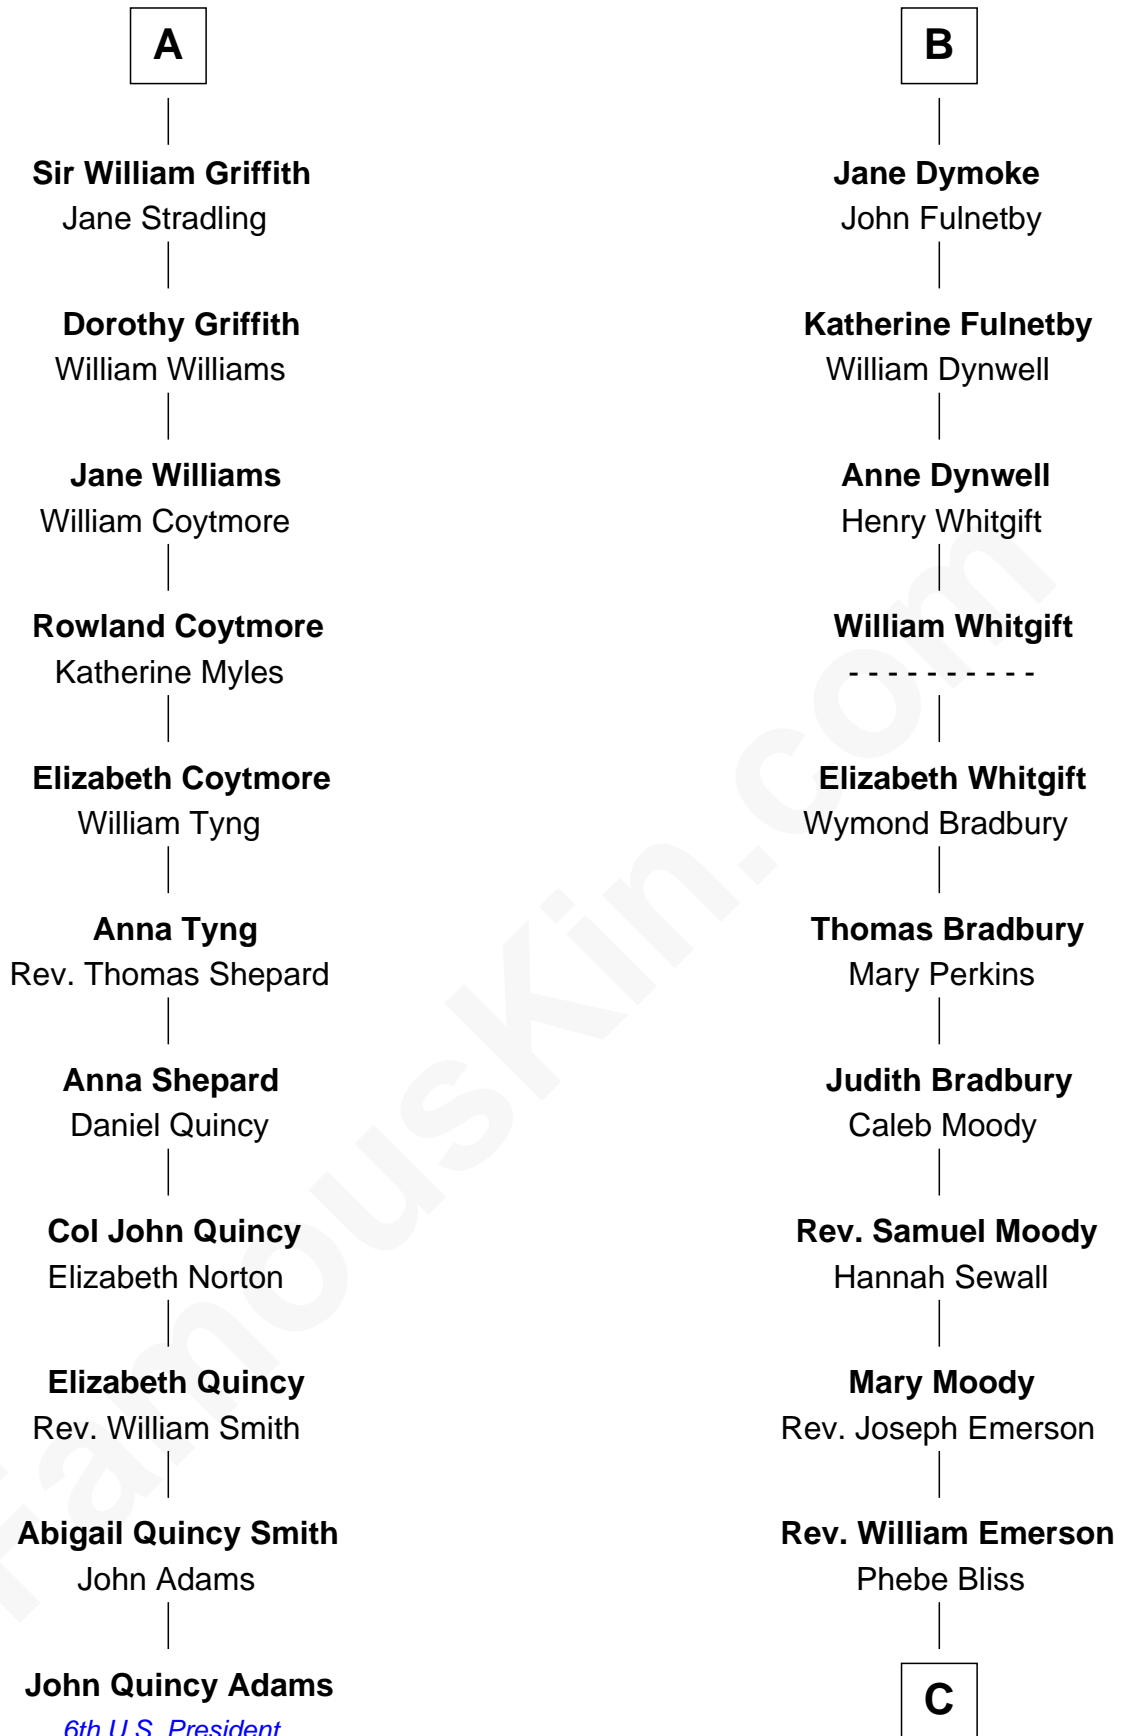

FamousKin.com
Relationship Chart of
John Quincy Adams
6th U.S. President

17th cousin 1 time removed of
Ralph Waldo Emerson
American Poet

C

Rev. William Emerson

Ruth Haskins

Ralph Waldo Emerson

American Poet

FamousKin.com