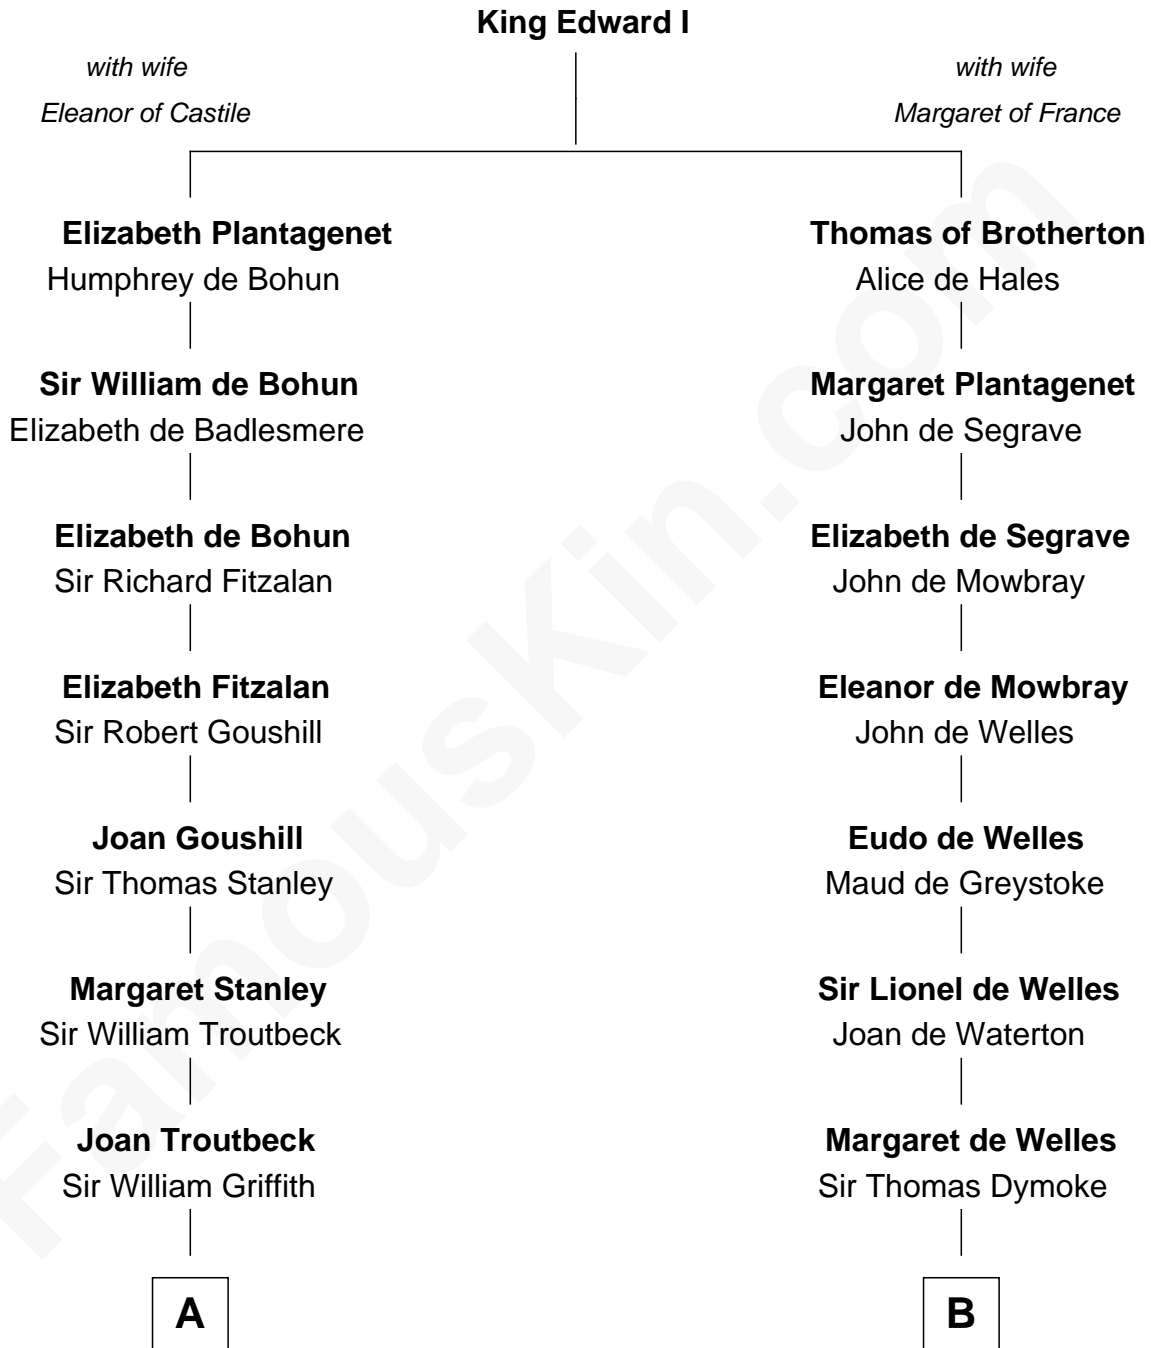

FamousKin.com
Relationship Chart of
John Quincy Adams
6th U.S. President

17th cousin 1 time removed of
Ralph Waldo Emerson
American Poet

C

Rev. William Emerson

Ruth Haskins

Ralph Waldo Emerson

American Poet

FamousKin.com