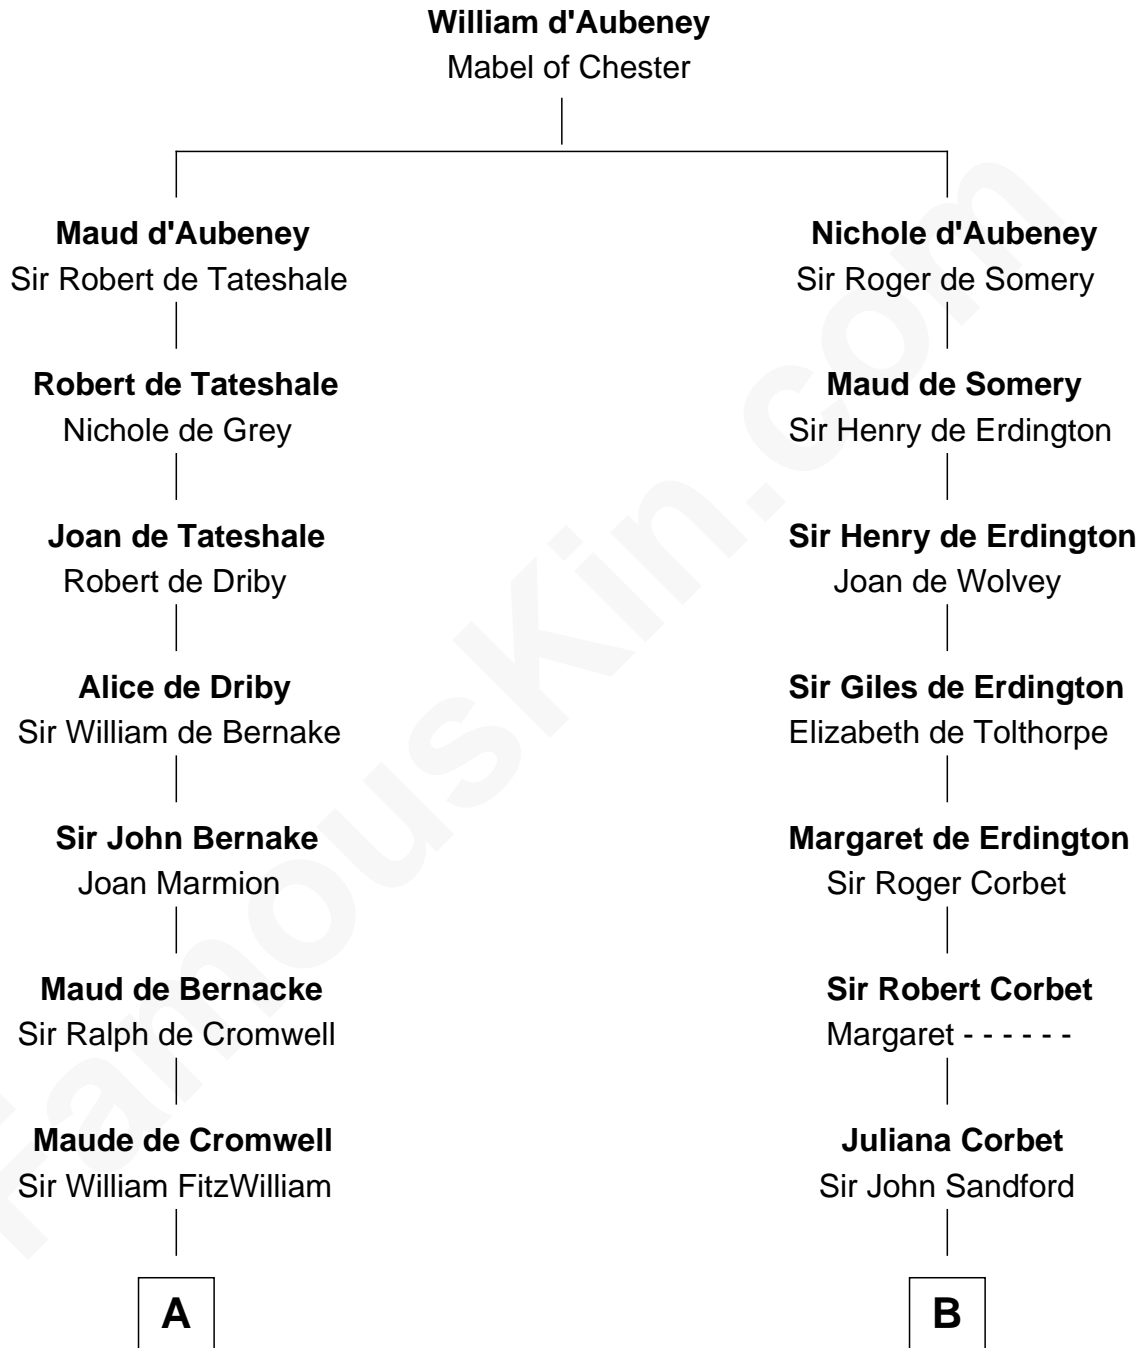

FamousKin.com
Relationship Chart of
John Quincy Adams
6th U.S. President

19th cousin 2 times removed of
Admiral Richard Byrd
Polar Explorer

C

Elizabeth Quincy
Rev. William Smith

Abigail Quincy Smith
John Adams

John Quincy Adams
6th U.S. President

D

Evelyn Taylor Byrd
Benjamin Harrison

Anne Harrison
Richard Evelyn Byrd

Col. William Byrd
Jane Meriwether Rivers

Richard Evelyn Byrd
Eleanor Bolling Flood

Admiral Richard Byrd
Polar Explorer