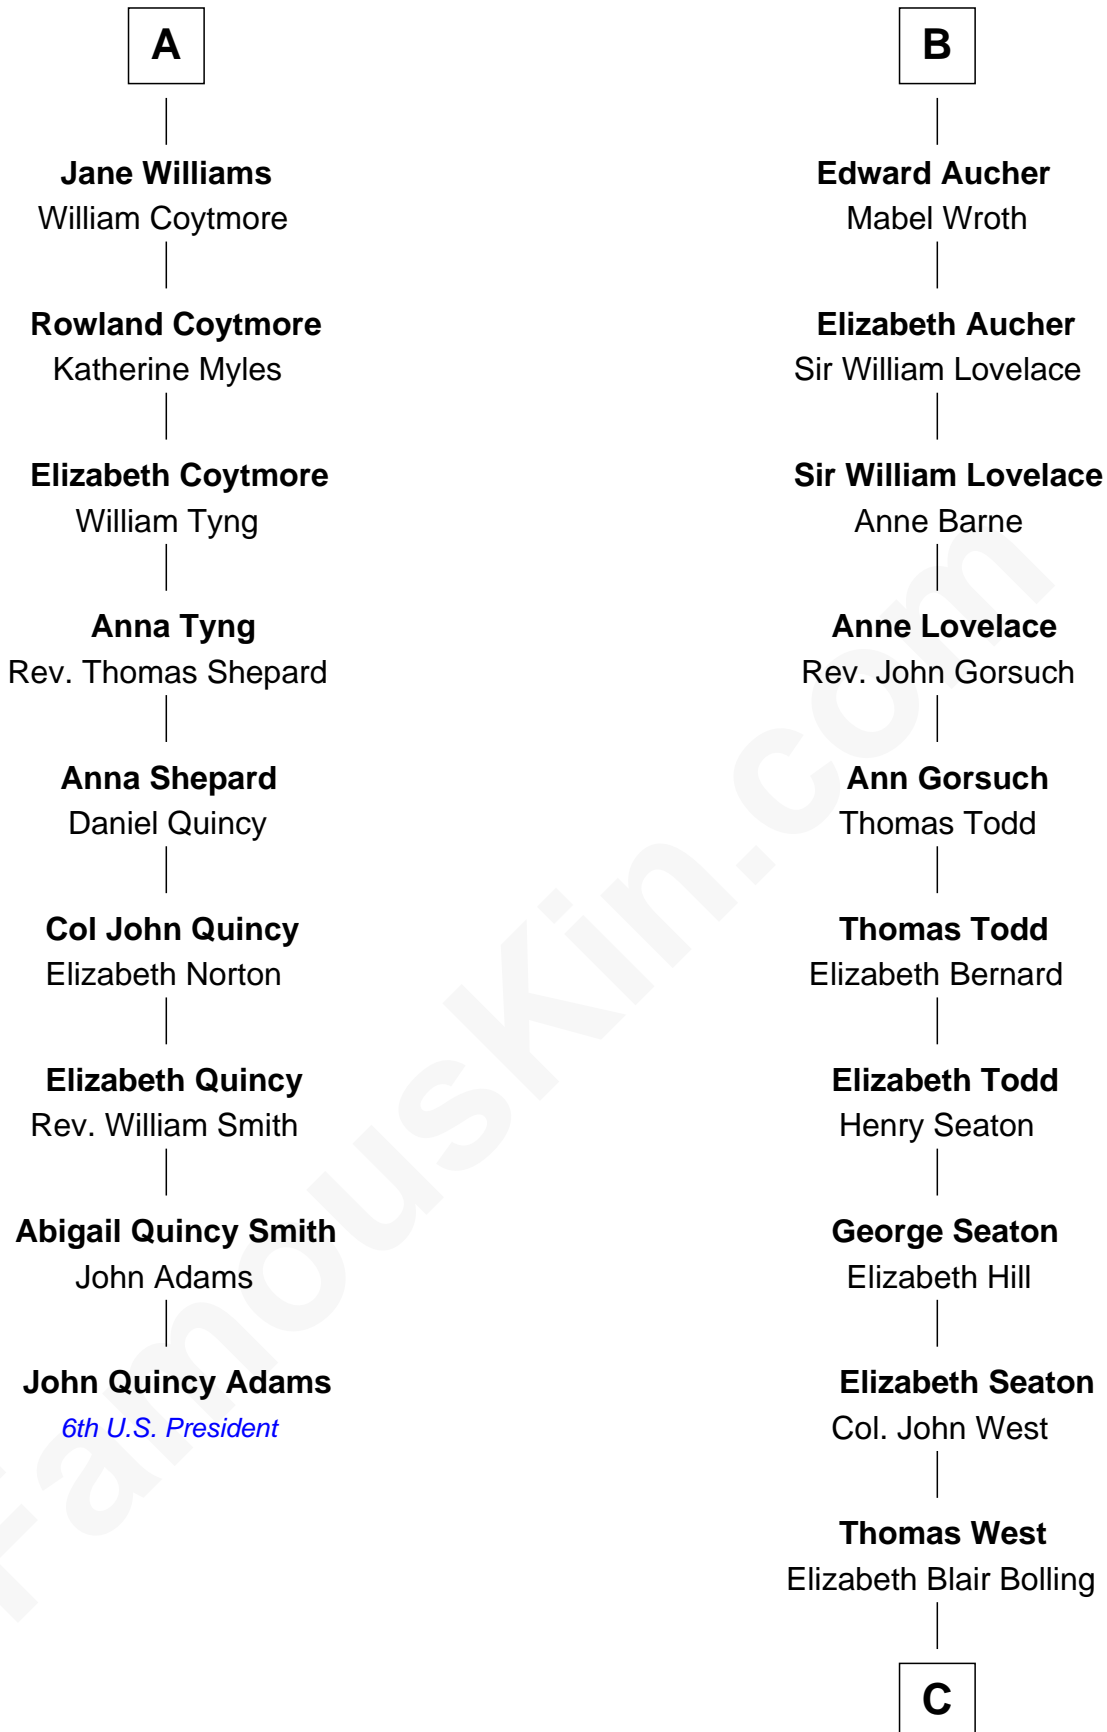

FamousKin.com
Relationship Chart of
John Quincy Adams
6th U.S. President

15th cousin 6 times removed of
Admiral Richard Byrd
Polar Explorer

C

Eliza Bolling West

Dr. Joel Walker Flood

Col. Henry De La Warr Flood

Mary Elizabeth Trent

Joel Walker Flood

Ella Faulkner

Eleanor Bolling Flood

Richard Evelyn Byrd

Admiral Richard Byrd

Polar Explorer

FamousKin.com