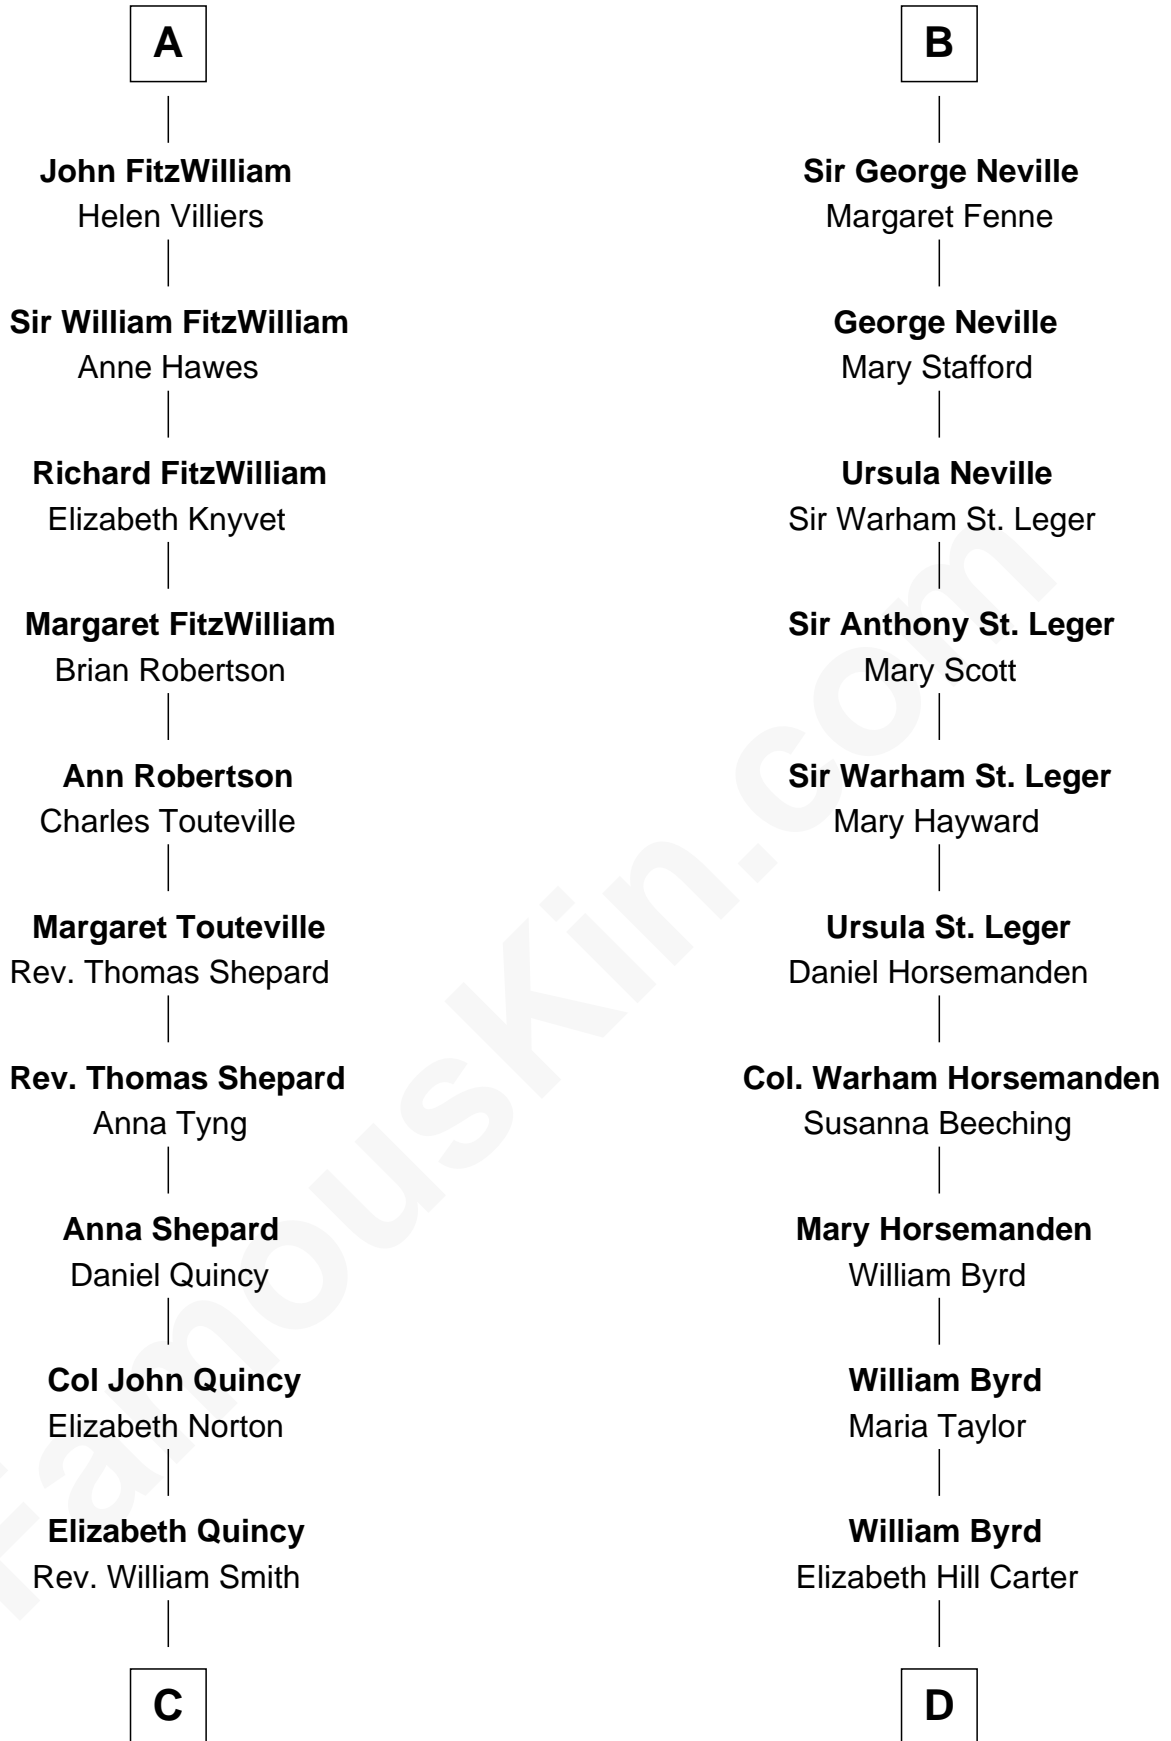

FamousKin.com Relationship Chart of

John Quincy Adams

6th U.S. President

18th cousin 3 times removed of

Admiral Richard Byrd

Polar Explorer

Sir William Longespee

Ela of Salisbury

Ida Longespee
Sir Walter FitzRobert

Ela FitzWalter
William de Odingsells

Ida de Odingsells
John de Clinton

William de Clinton
Julian de Leybourne

Elizabeth de Clinton
Sir John FitzWilliam

Sir William FitzWilliam
Maude de Cromwell

Sir John FitzWilliam
Eleanor Greene

A

William Longespee
Idoine de Camville

Ela Longespee
Sir James de Audley

Sir Hugh I de Audley
Iseult de Mortimer

Alice de Audley
Sir Ralph de Neville

Sir John de Neville
Maude de Percy

Sir Ralph Neville
Joan Beaufort

Sir Edward Neville
Elizabeth de Beauchamp

B

C

Abigail Quincy Smith

John Adams

John Quincy Adams

6th U.S. President