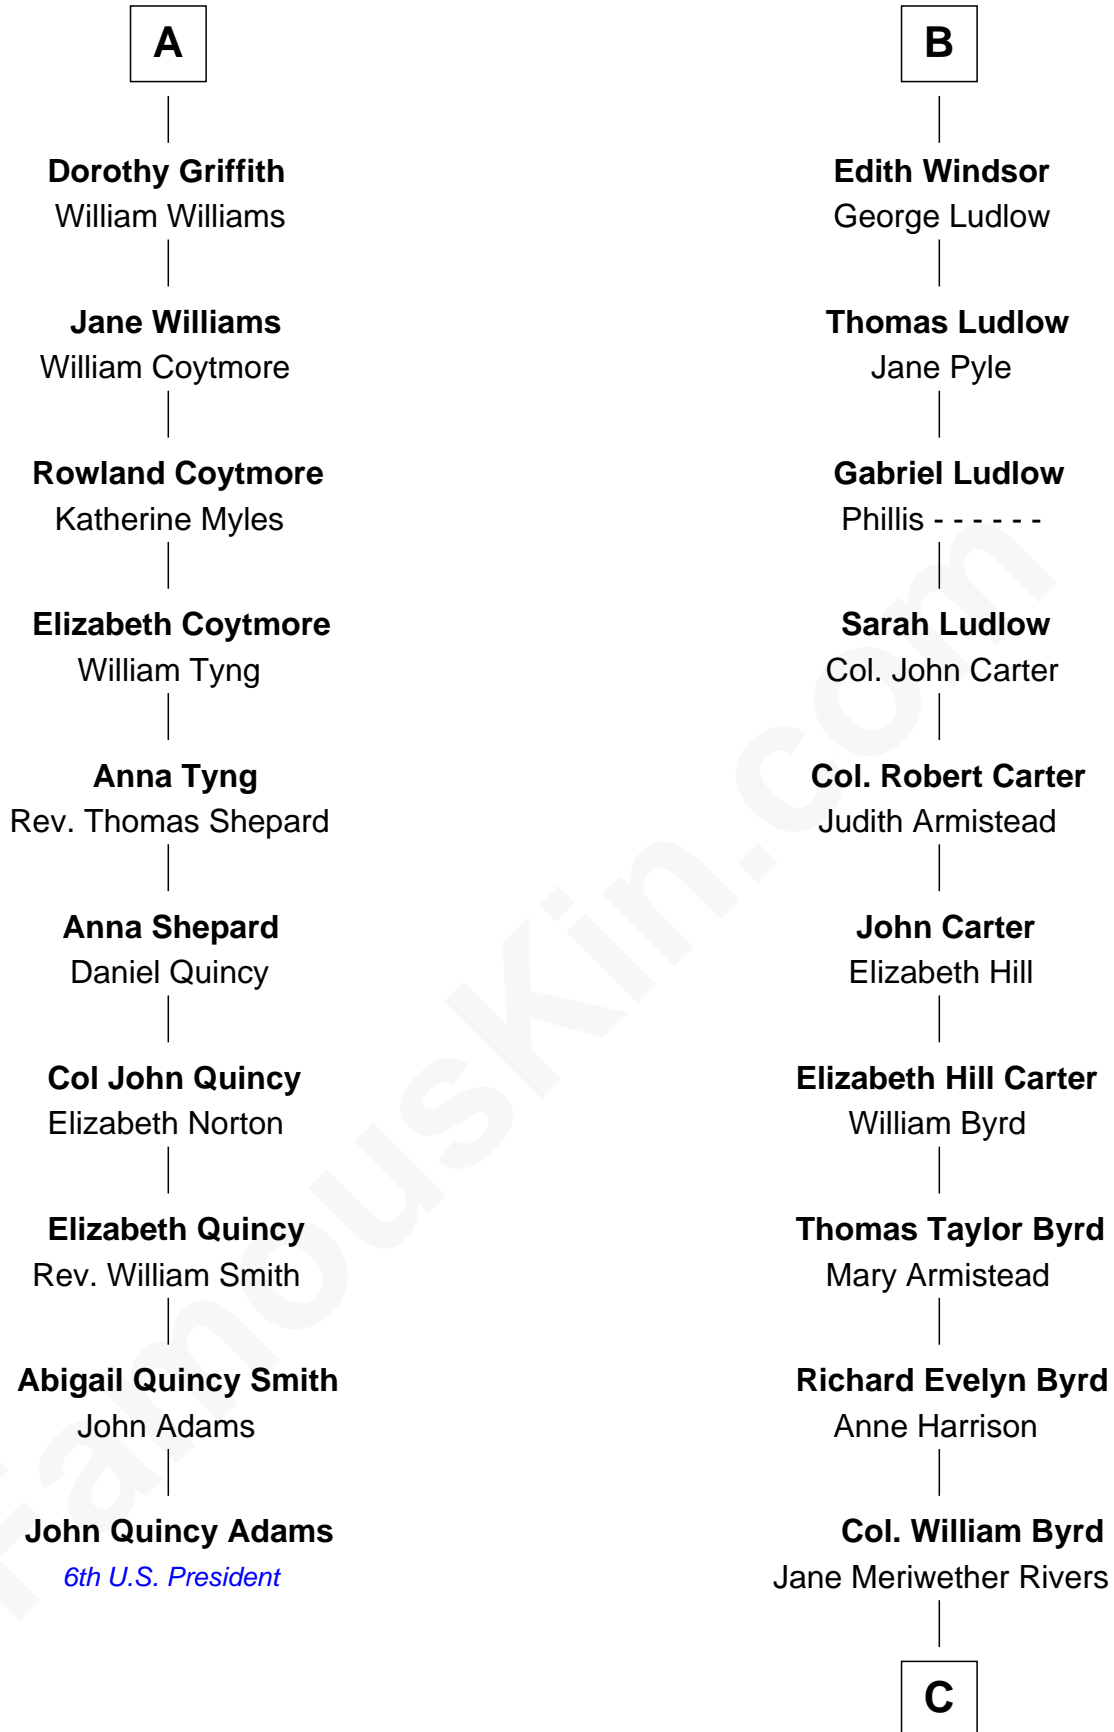

FamousKin.com Relationship Chart of

John Quincy Adams

6th U.S. President

16th cousin 2 times removed of

Admiral Richard Byrd

Polar Explorer

Humphrey de Bohun

Elizabeth Plantagenet

Sir William de Bohun
Elizabeth de Badlesmere

Elizabeth de Bohun
Sir Richard Fitzalan

Elizabeth Fitzalan
Sir Robert Goushill

Joan Goushill
Sir Thomas Stanley

Margaret Stanley
Sir William Troutbeck

Joan Troutbeck
Sir William Griffith

Sir William Griffith
Jane Stradling

A

Margaret de Bohun
Sir Hugh de Courtnay

Elizabeth de Courtnay
Sir Andrew Luttrell

Sir Hugh Luttrell
Catherine de Beaumont

Elizabeth Luttrell
John Stratton

Elizabeth Stratton
John Andrews

Elizabeth Andrews
Sir Thomas de Windsor

Sir Andrews de Windsor
Elizabeth Blount

B

C

Richard Evelyn Byrd
Eleanor Bolling Flood

Admiral Richard Byrd
Polar Explorer

FamousKin.com