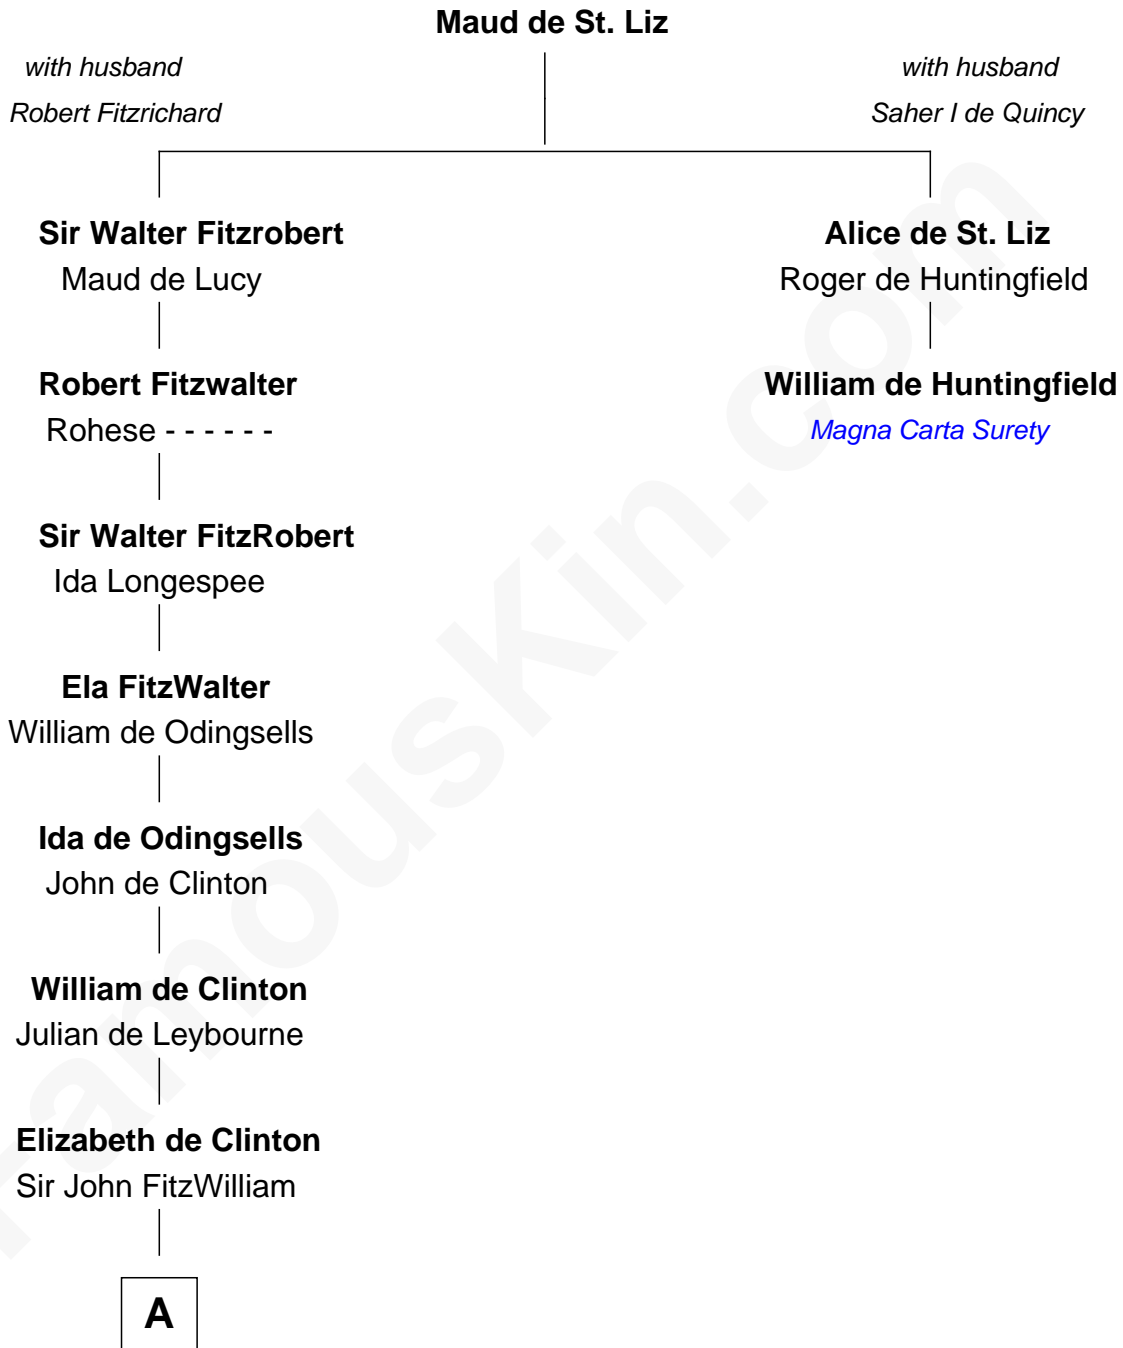

# FamousKin.com Relationship Chart of

**John Quincy Adams**

*6th U.S. President*

1st cousin 19 times removed of

**William de Huntingfield**

*Magna Carta Surety*

**B**

Col John Quincy  
Elizabeth Norton