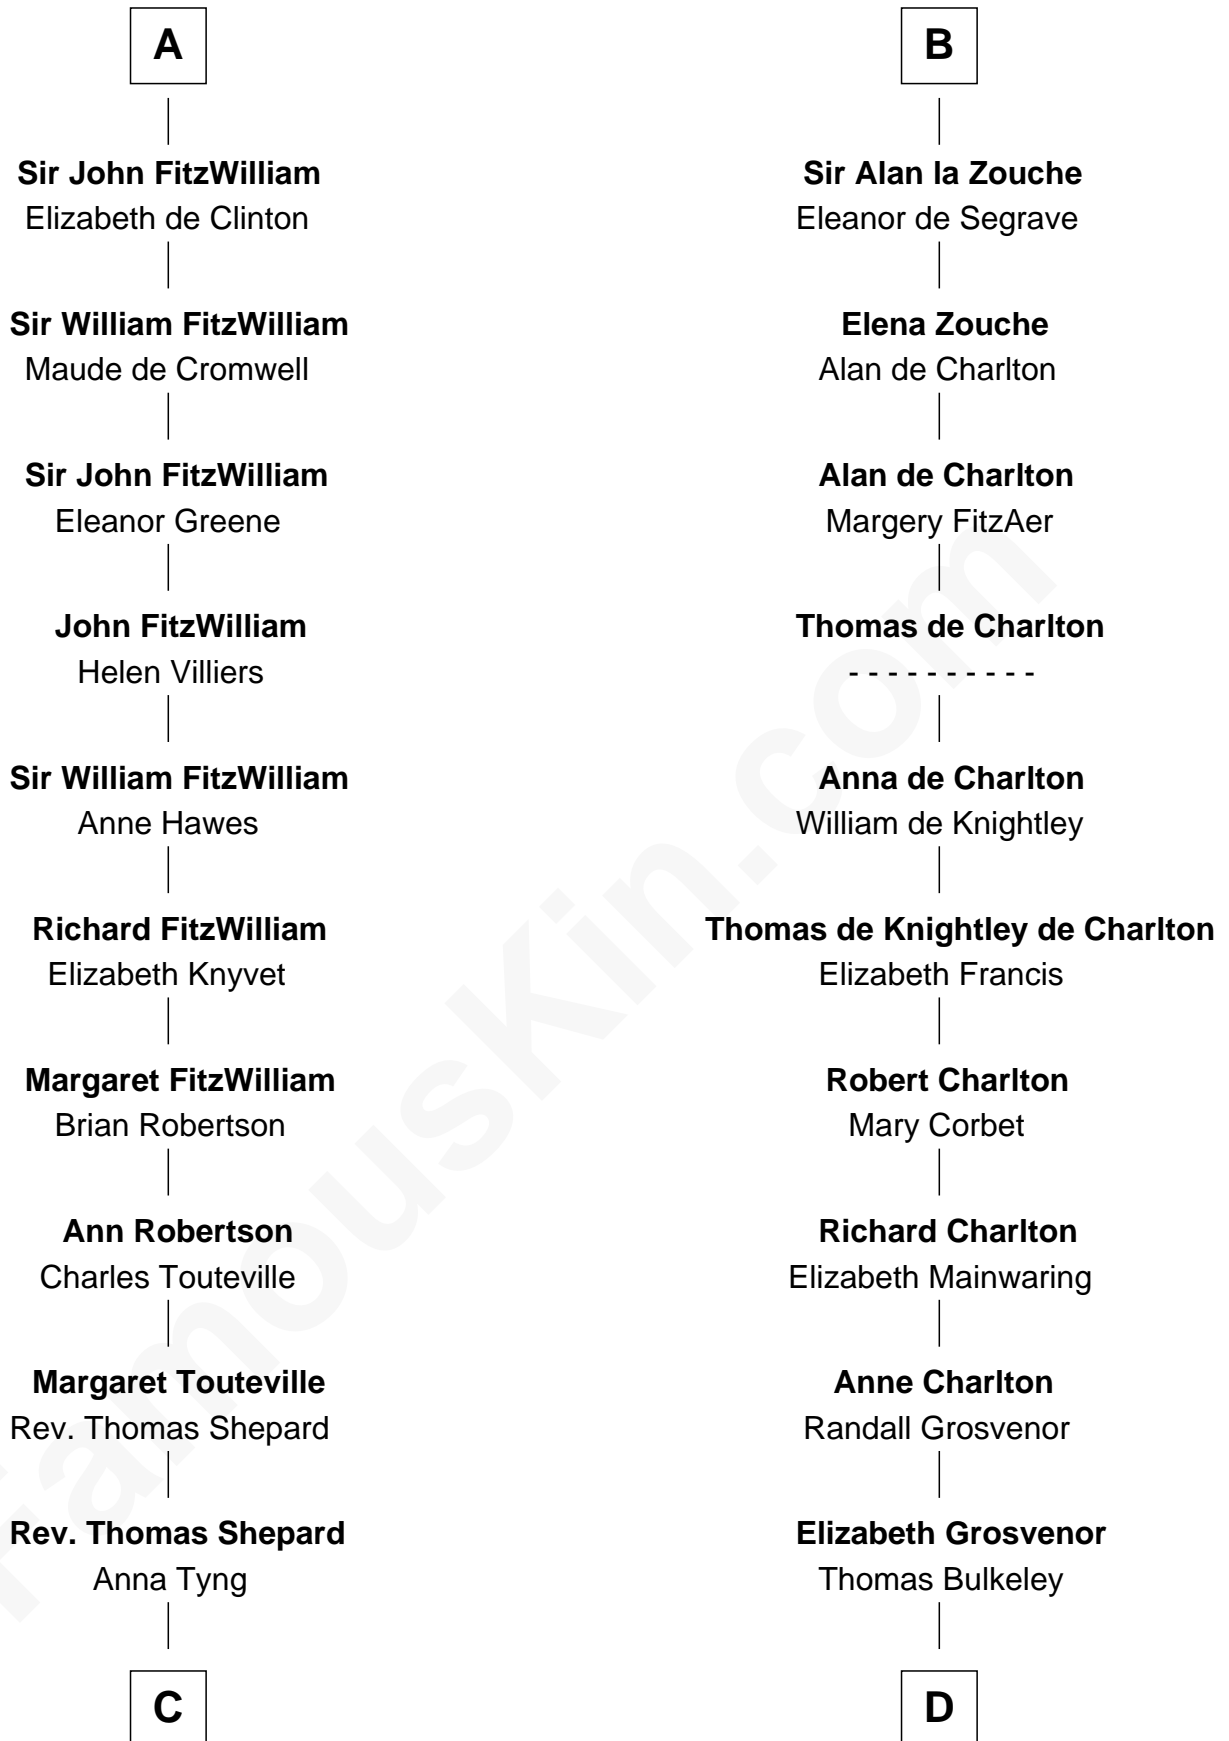

**FamousKin.com**  
**Relationship Chart of**  
**John Quincy Adams**  
*6th U.S. President*

19th cousin 2 times removed of

**Rev. John Whittingham**  
*(c1616 - 1639) Great Migration Immigrant 1637*

**C**

**Anna Shepard**

Daniel Quincy

**Col John Quincy**

Elizabeth Norton

**Elizabeth Quincy**

Rev. William Smith

**Abigail Quincy Smith**

John Adams

*Great Migration Immigrant 1637*