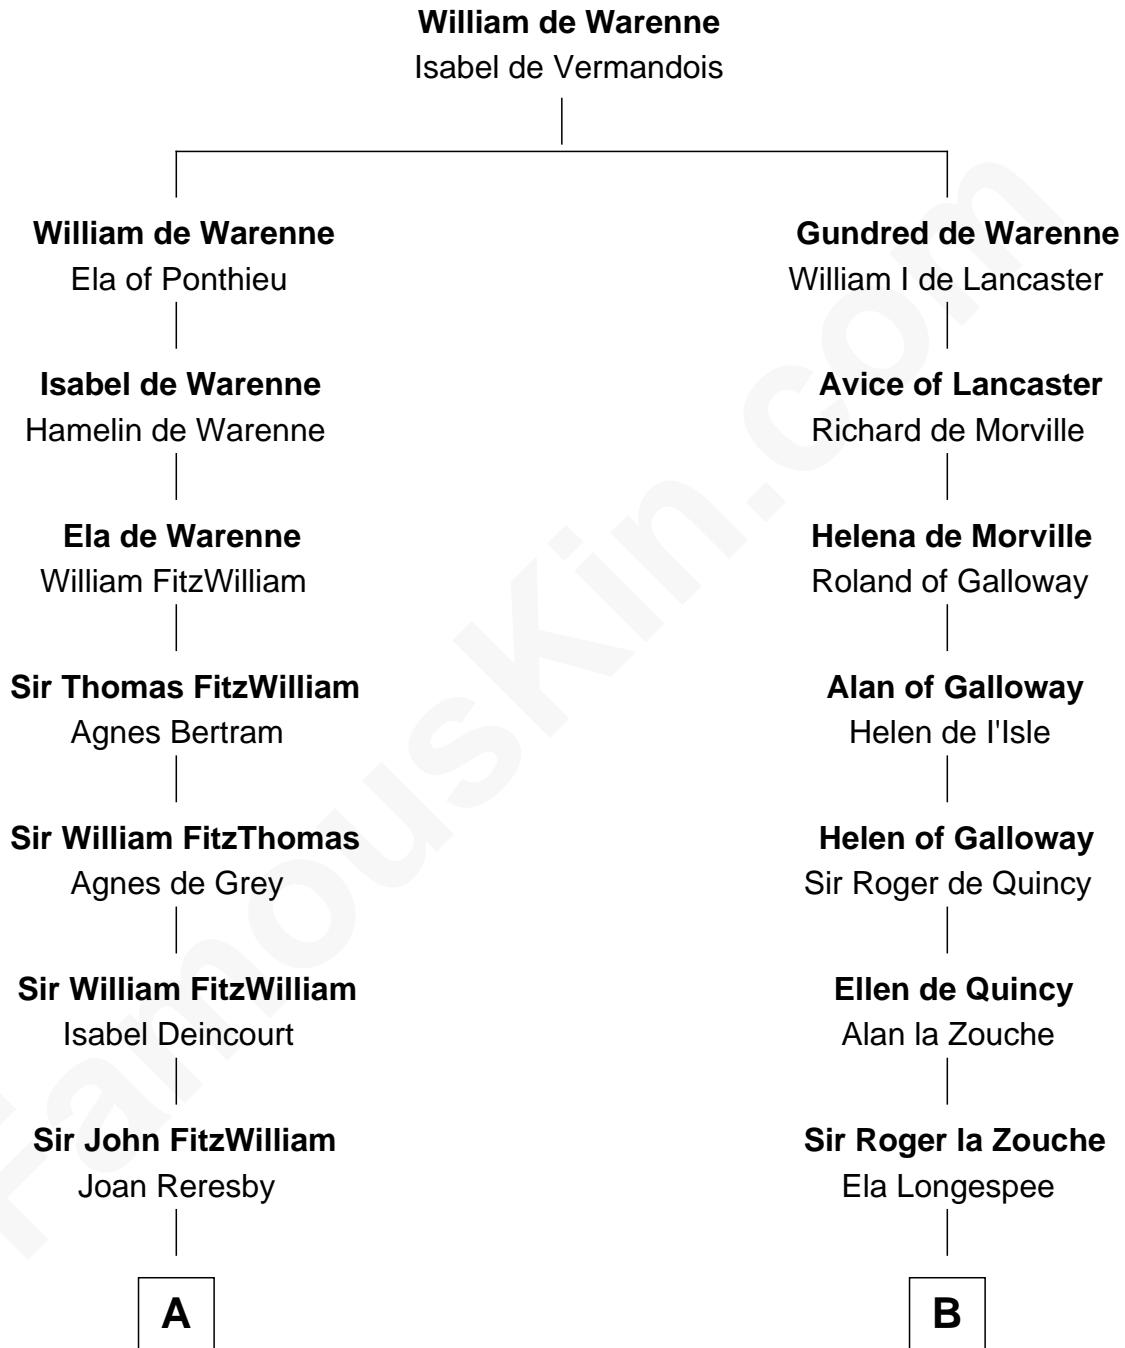

**FamousKin.com**  
**Relationship Chart of**  
**John Quincy Adams**  
*6th U.S. President*

19th cousin 2 times removed of

**Rev. John Whittingham**  
*(c1616 - 1639) Great Migration Immigrant 1637*

**C**

**Anna Shepard**

Daniel Quincy

**Col John Quincy**

Elizabeth Norton

**Elizabeth Quincy**

Rev. William Smith

**Abigail Quincy Smith**

John Adams

*Great Migration Immigrant 1637*