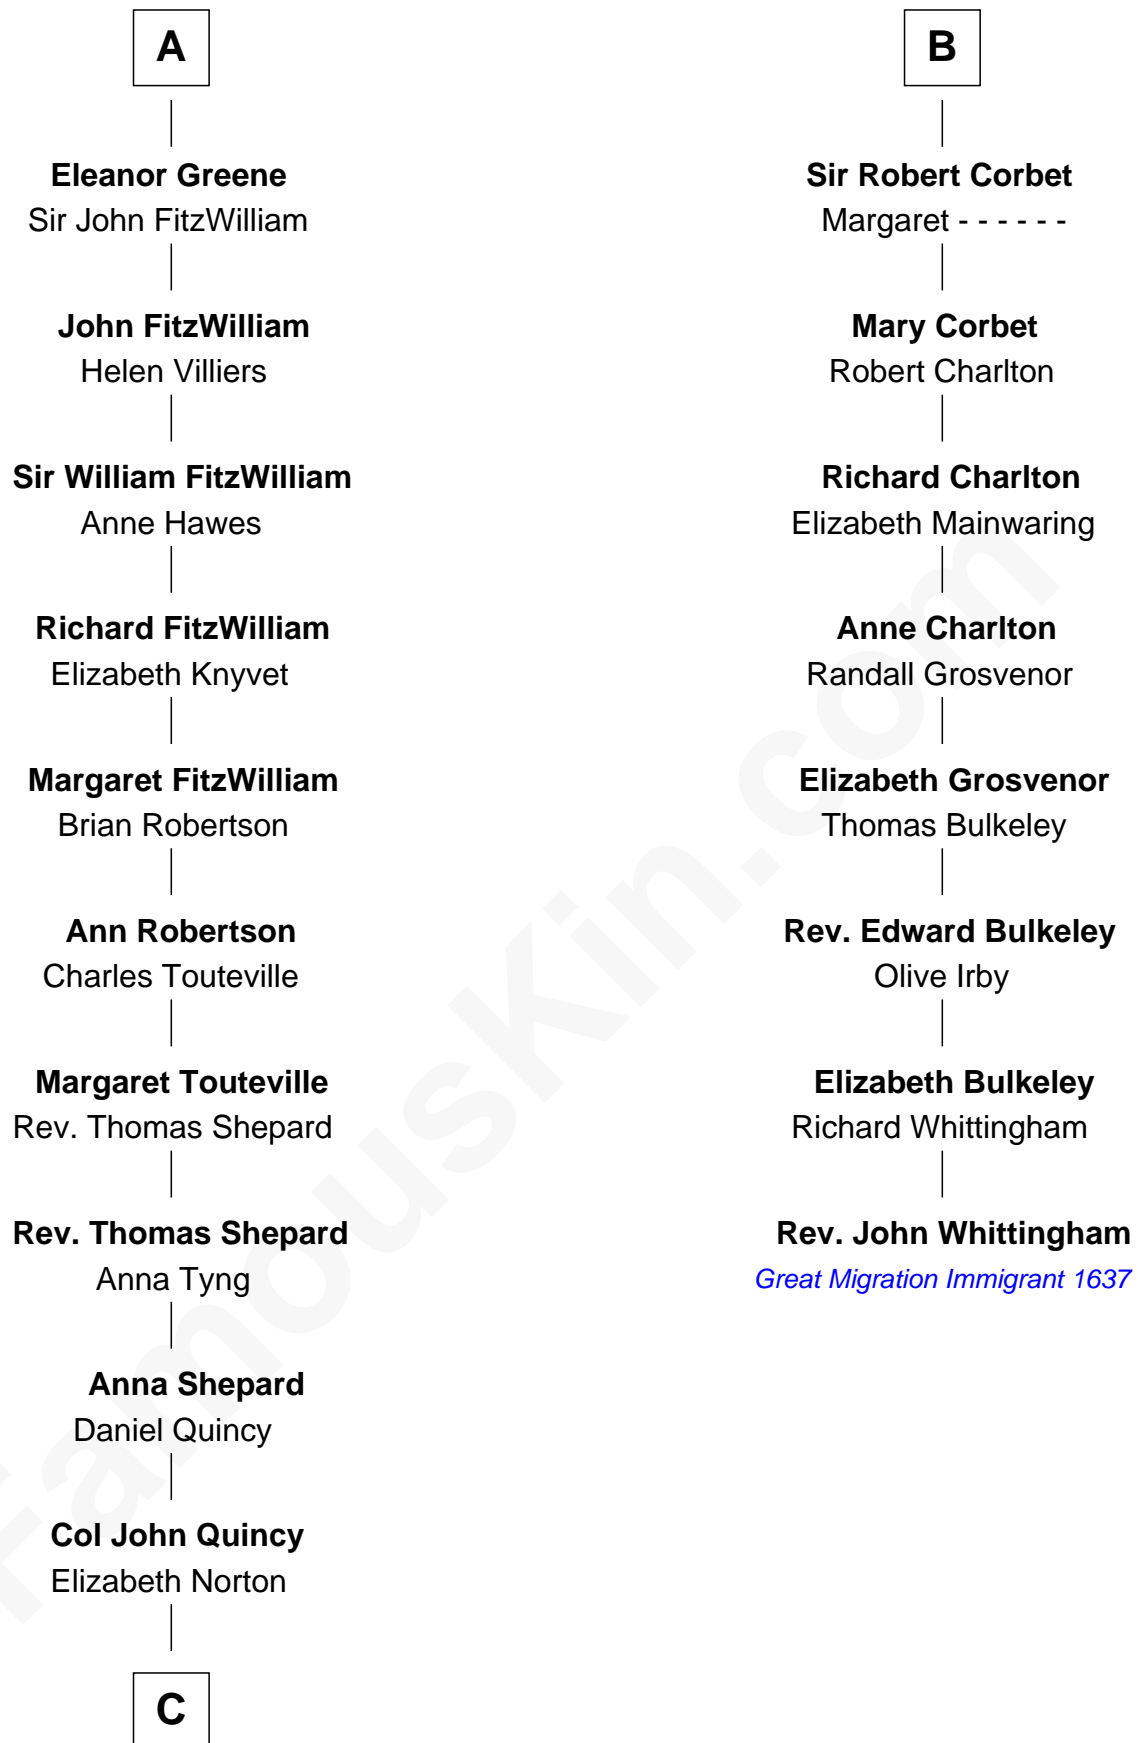

**FamousKin.com**  
**Relationship Chart of**  
**John Quincy Adams**  
*6th U.S. President*

14th cousin 5 times removed of

**Rev. John Whittingham**  
*(c1616 - 1639) Great Migration Immigrant 1637*

**C**

**Elizabeth Quincy**  
Rev. William Smith

**Abigail Quincy Smith**  
John Adams

**John Quincy Adams**  
*6th U.S. President*

FamousKin.com