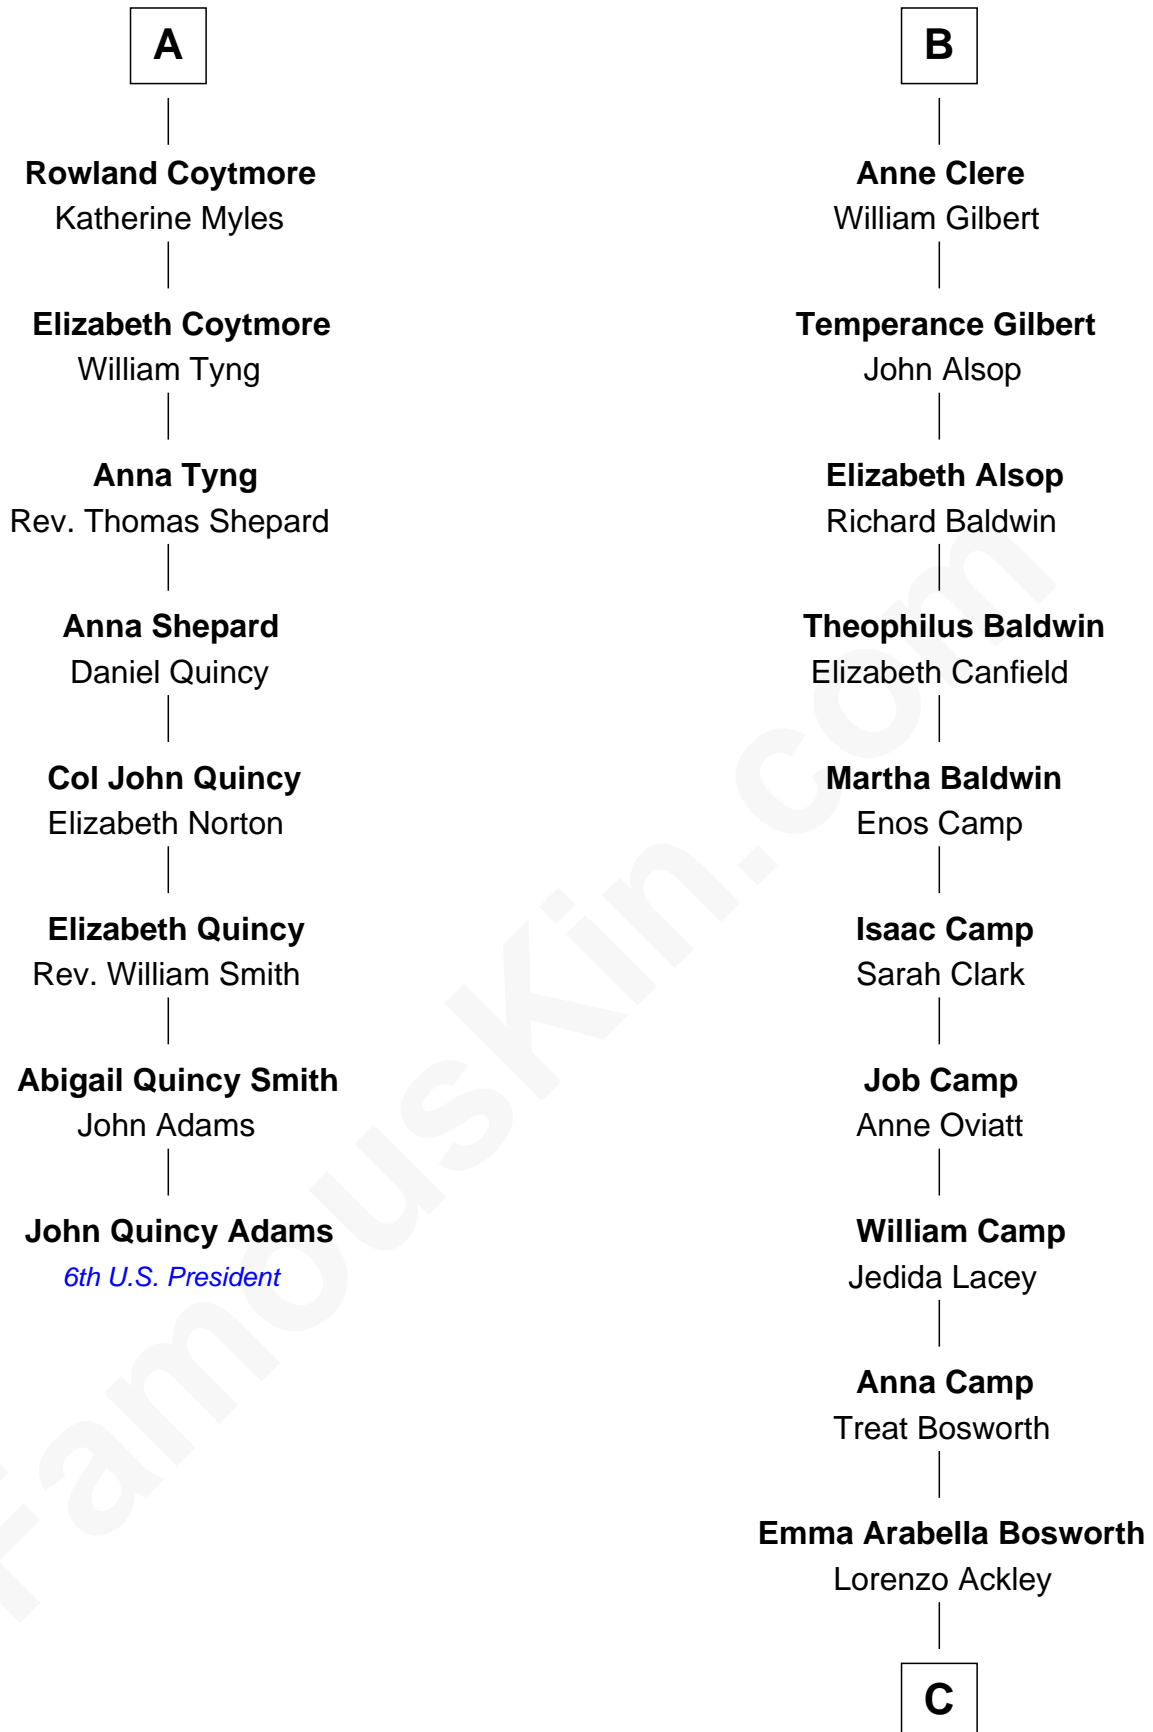

# FamousKin.com Relationship Chart of

**John Quincy Adams**

*6th U.S. President*

14th cousin 7 times removed of

**Sydney Biddle Barrows**

*Mayflower Madam*

**Sir Richard Fitzalan**

Elizabeth de Bohun

Sir William Beauchamp

**Joan Beauchamp**

James Butler

**Sir Thomas Butler**

Anne Hankeford

**Margaret Butler**

Sir William Boleyn

**Alice Boleyn**

Sir Robert Clere

**Sir John Clere**

Anne Tyrrell

**Sir Edmund Clere**

Frances Fulmerston

**B**

**C**

**Helen Eva Ackley**  
William Gildersleeve Parke

**Elizabeth Parke**  
Percy Ballantine

**John Boyd Ballantine**  
Anne L. Crawford

**Jeannette Ballantine**  
Donald Byers Barrows

**Sydney Biddle Barrows**  
*Mayflower Madam*

FamousKin.com