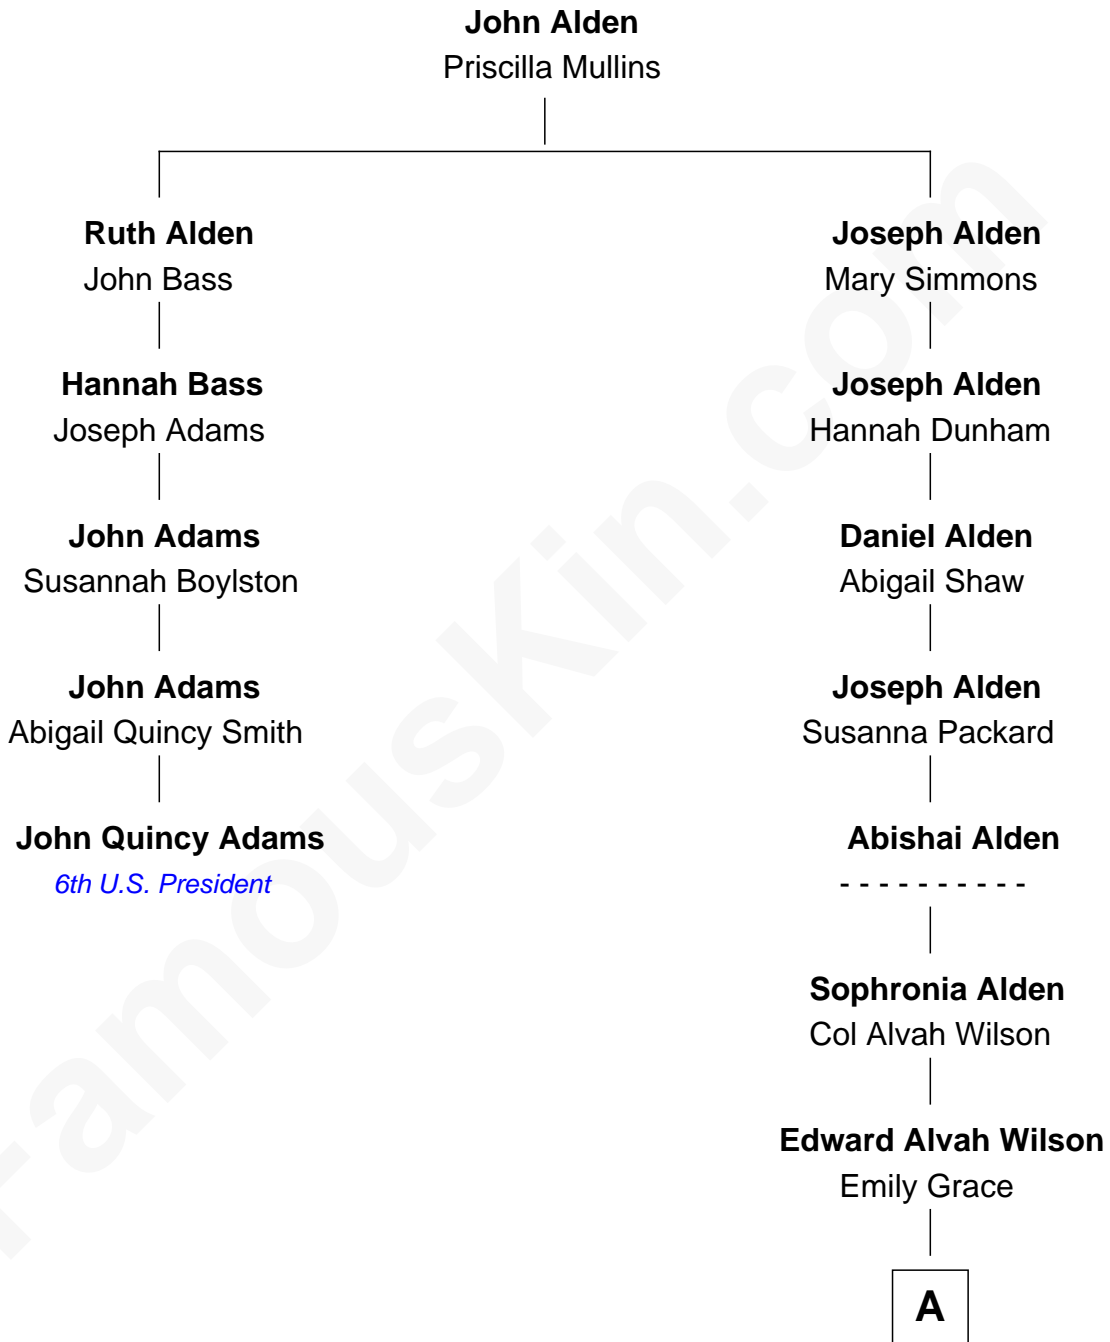

# FamousKin.com Relationship Chart of

**John Quincy Adams**

*6th U.S. President*

4th cousin 4 times removed of

**Charles Edward Merrill**

*Co-Founder of Merrill Lynch & Company*

A

Octavia Wilson

Dr. Charles Morton Merrill

Charles Edward Merrill

*Co-Founder of Merrill Lynch & Co.*

FamousKin.com