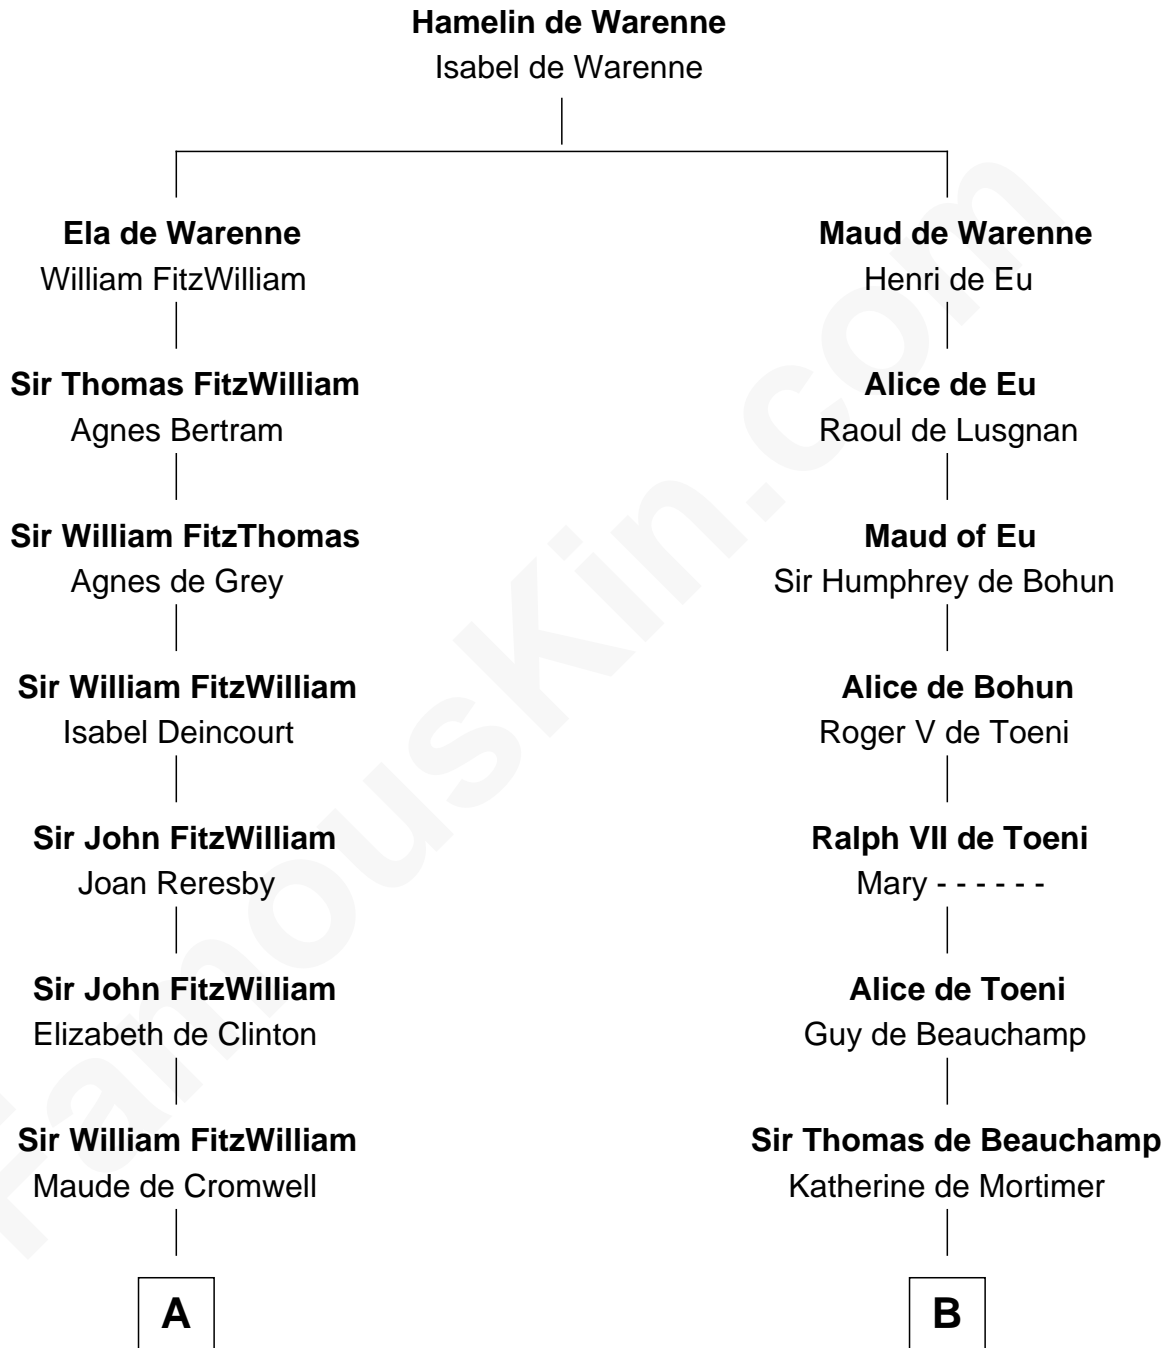

FamousKin.com Relationship Chart of

John Quincy Adams

6th U.S. President

19th cousin 1 time removed of

William Floyd

Signer of the Declaration of Independence

C

Elizabeth Quincy
Rev. William Smith

Abigail Quincy Smith
John Adams

John Quincy Adams
6th U.S. President

D

Sarah Brewster
Jonathan Smith

Jonathan Smith
Elizabeth Platt

Tabitha Smith
Nicholl Floyd

William Floyd
Signer of Declaration of Independence