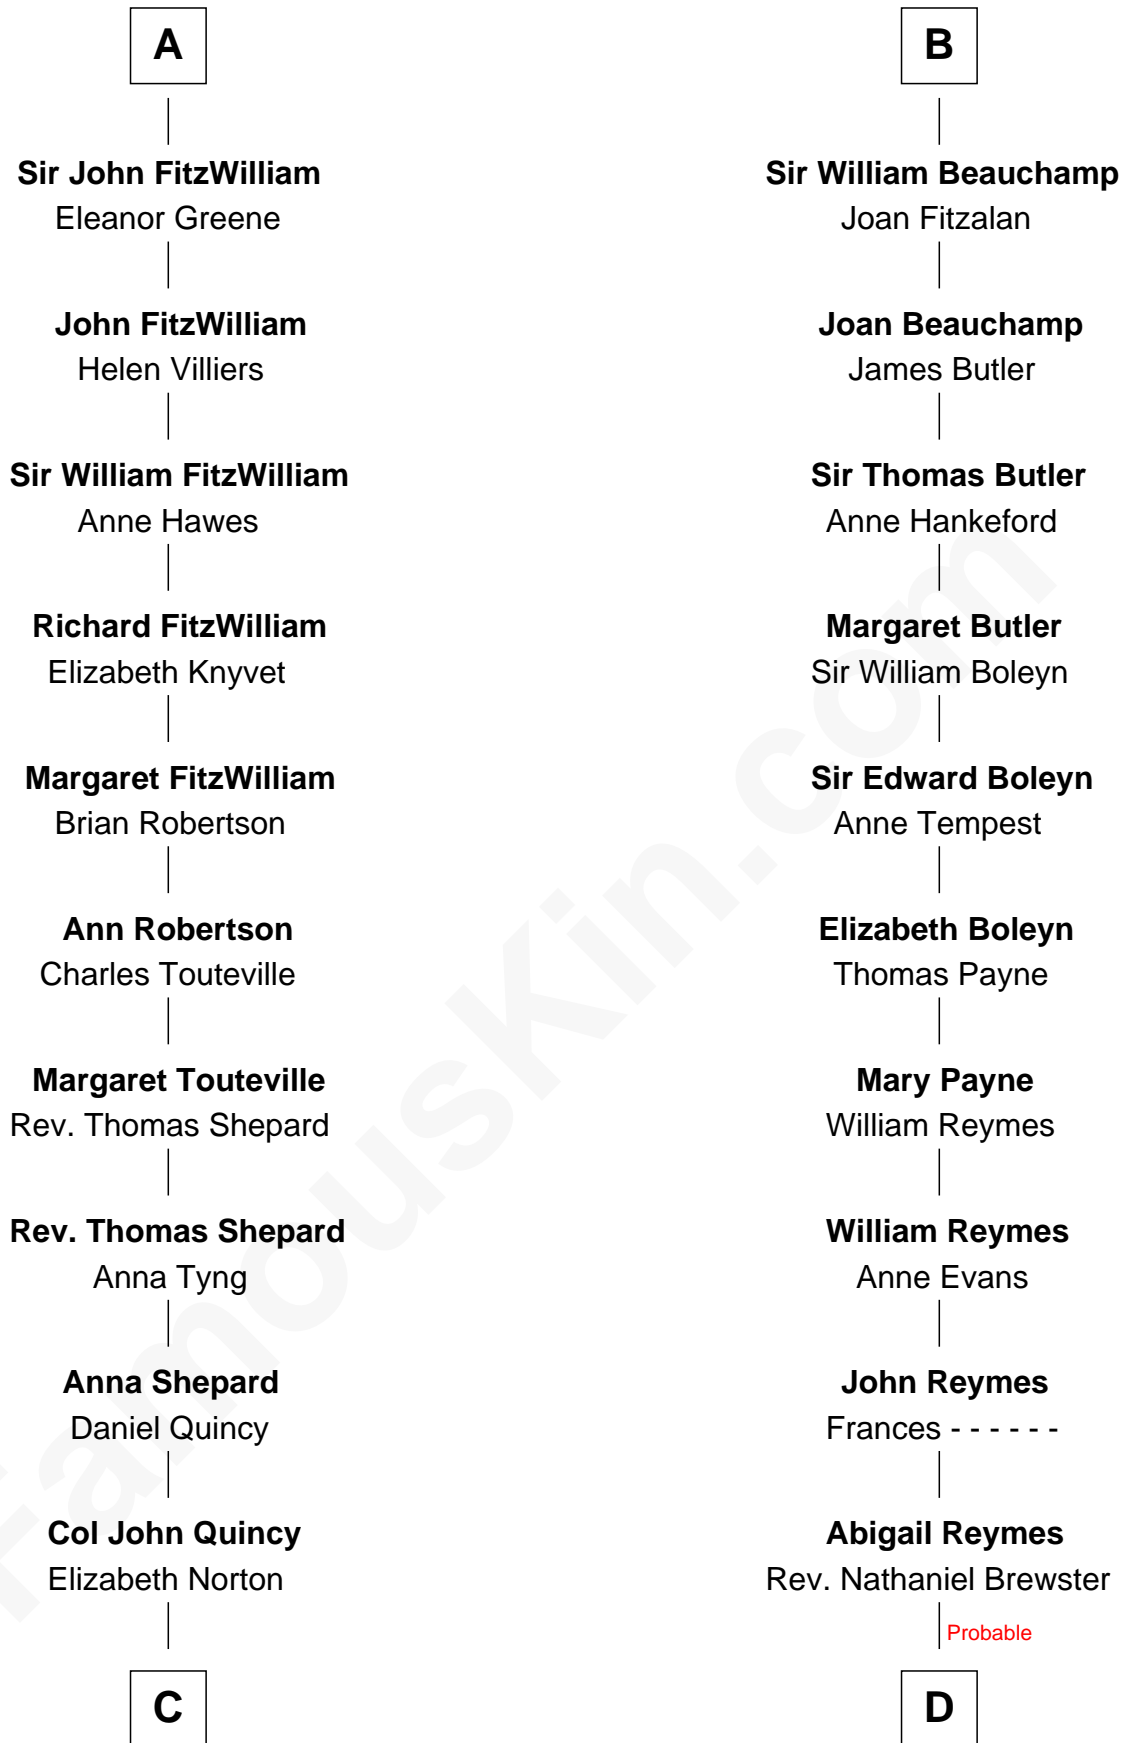

FamousKin.com Relationship Chart of

John Quincy Adams

6th U.S. President

19th cousin 1 time removed of

William Floyd

Signer of the Declaration of Independence

C

Elizabeth Quincy
Rev. William Smith

Abigail Quincy Smith
John Adams

John Quincy Adams
6th U.S. President

D

Sarah Brewster
Jonathan Smith

Jonathan Smith
Elizabeth Platt

Tabitha Smith
Nicholl Floyd

William Floyd
Signer of Declaration of Independence