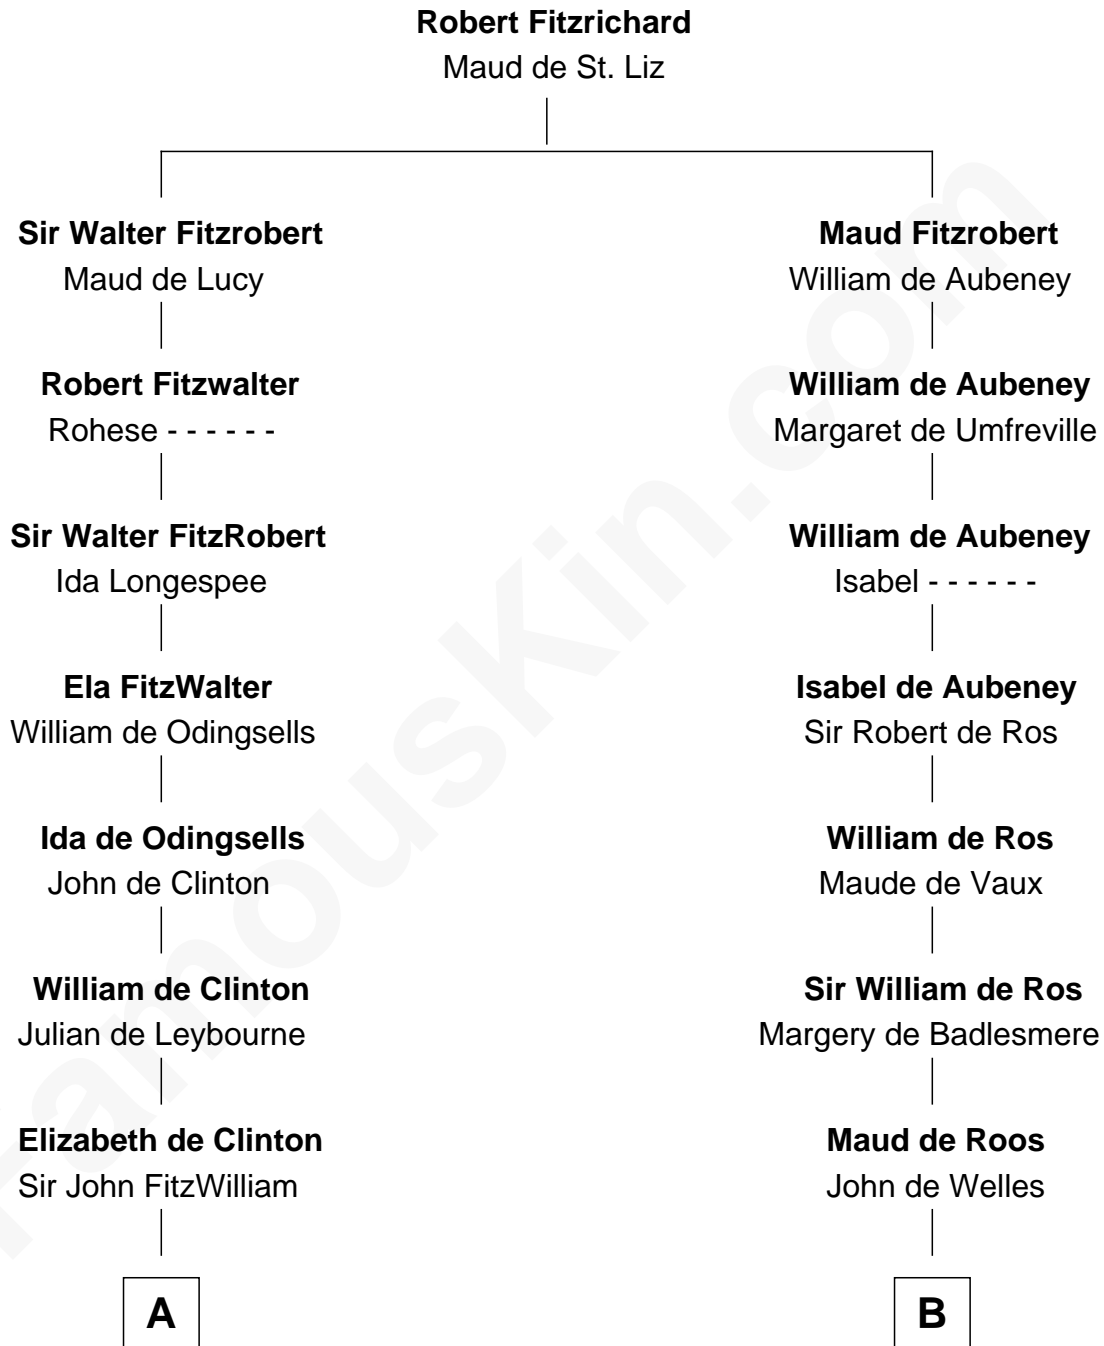

FamousKin.com

Relationship Chart of

John Quincy Adams

6th U.S. President

20th cousin of

William Floyd

Signer of the Declaration of Independence

C

Col John Quincy
Elizabeth Norton

Elizabeth Quincy
Rev. William Smith

Abigail Quincy Smith
John Adams

John Quincy Adams
6th U.S. President

D

Sarah Brewster
Jonathan Smith

Jonathan Smith
Elizabeth Platt

Tabitha Smith
Nicholl Floyd