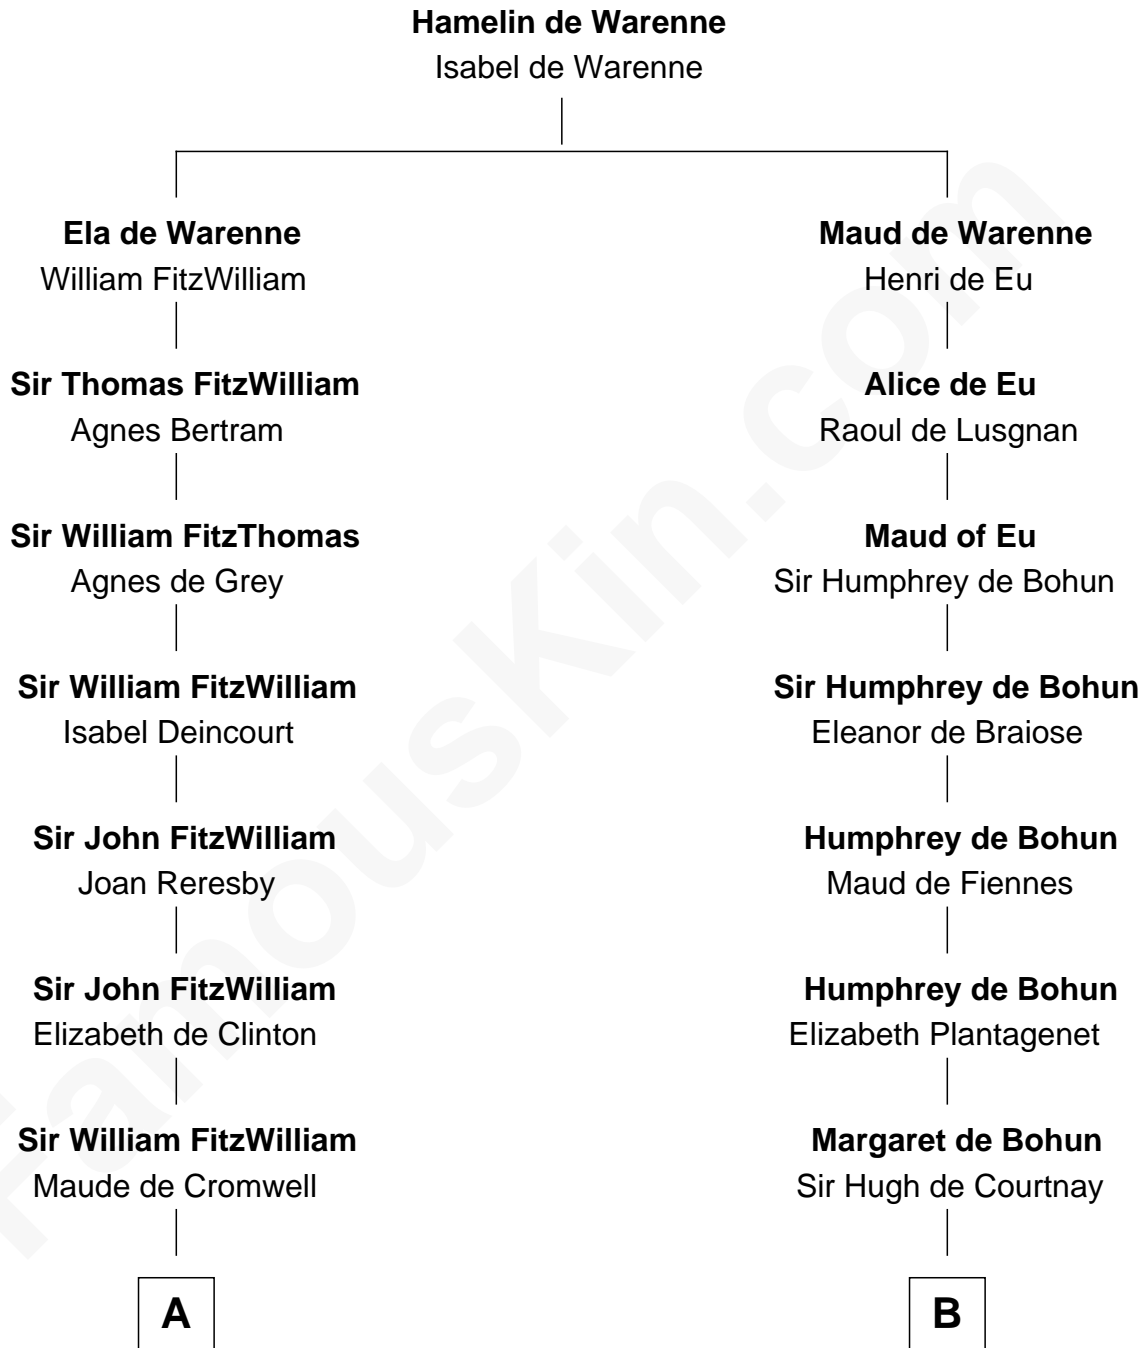

FamousKin.com Relationship Chart of

John Quincy Adams

6th U.S. President

19th cousin 1 time removed of

General William Whipple

Signer of the Declaration of Independence

C

Elizabeth Quincy
Rev. William Smith

Abigail Quincy Smith
John Adams

John Quincy Adams
6th U.S. President

D

Mary Oliver
Col. Samuel Appleton

Joanna Appleton
Matthew Whipple

William Whipple
Mary Cutts

General William Whipple
Signer of Declaration of Independence