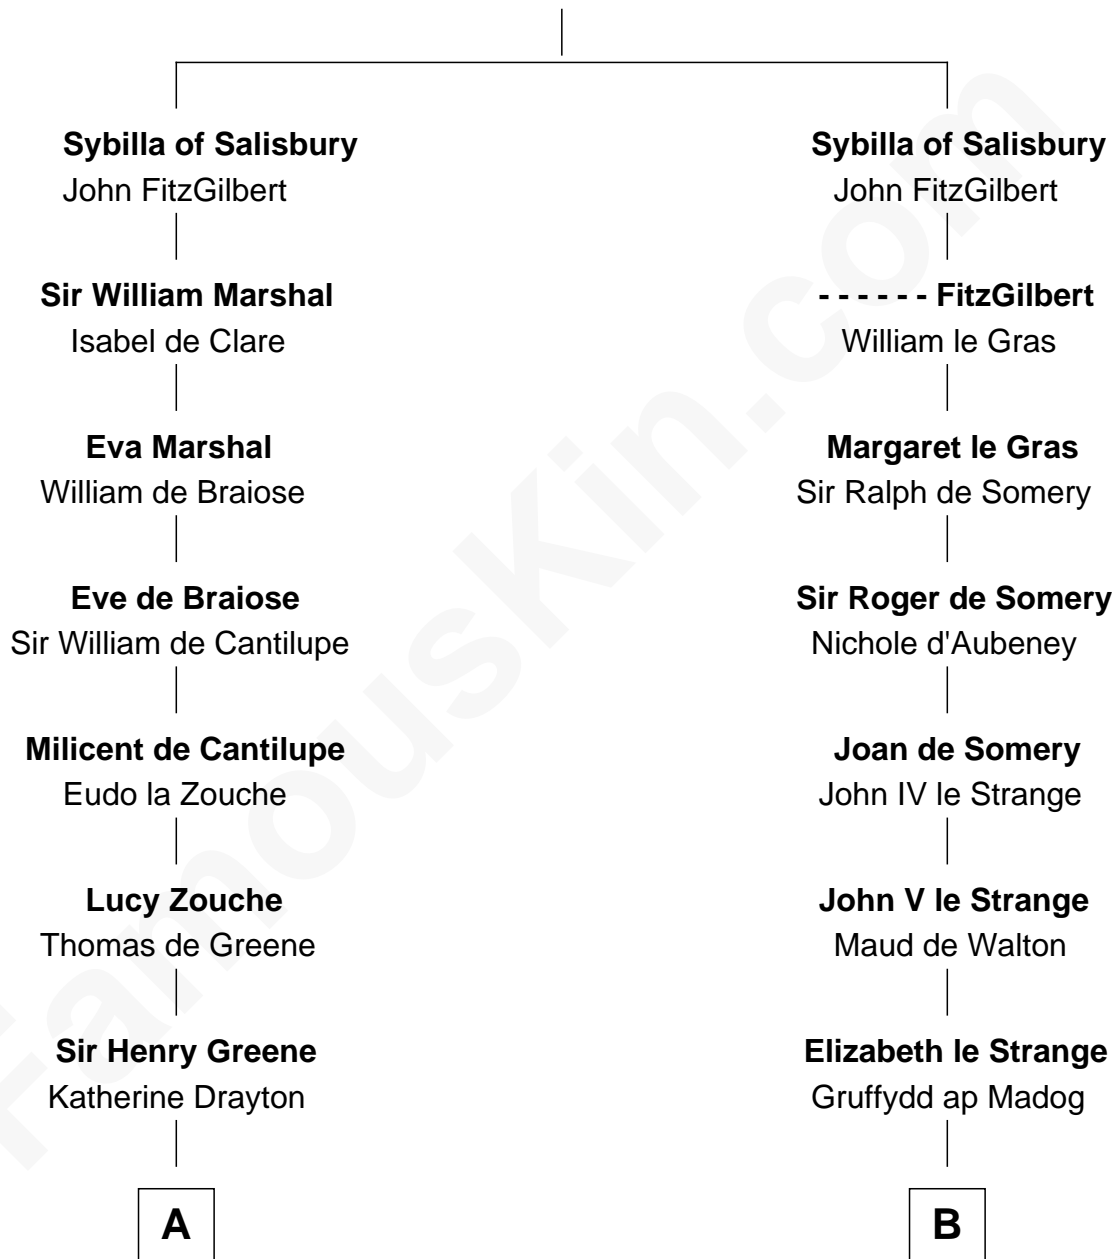

FamousKin.com
Relationship Chart of
John Quincy Adams
6th U.S. President

19th cousin 1 time removed of
General William Whipple
Signer of the Declaration of Independence

Walter of Salisbury

C

Col John Quincy
Elizabeth Norton

Elizabeth Quincy
Rev. William Smith

Abigail Quincy Smith
John Adams

John Quincy Adams
6th U.S. President

D

Joanna Appleton
Matthew Whipple

William Whipple
Mary Cutts

General William Whipple
Signer of Declaration of Independence