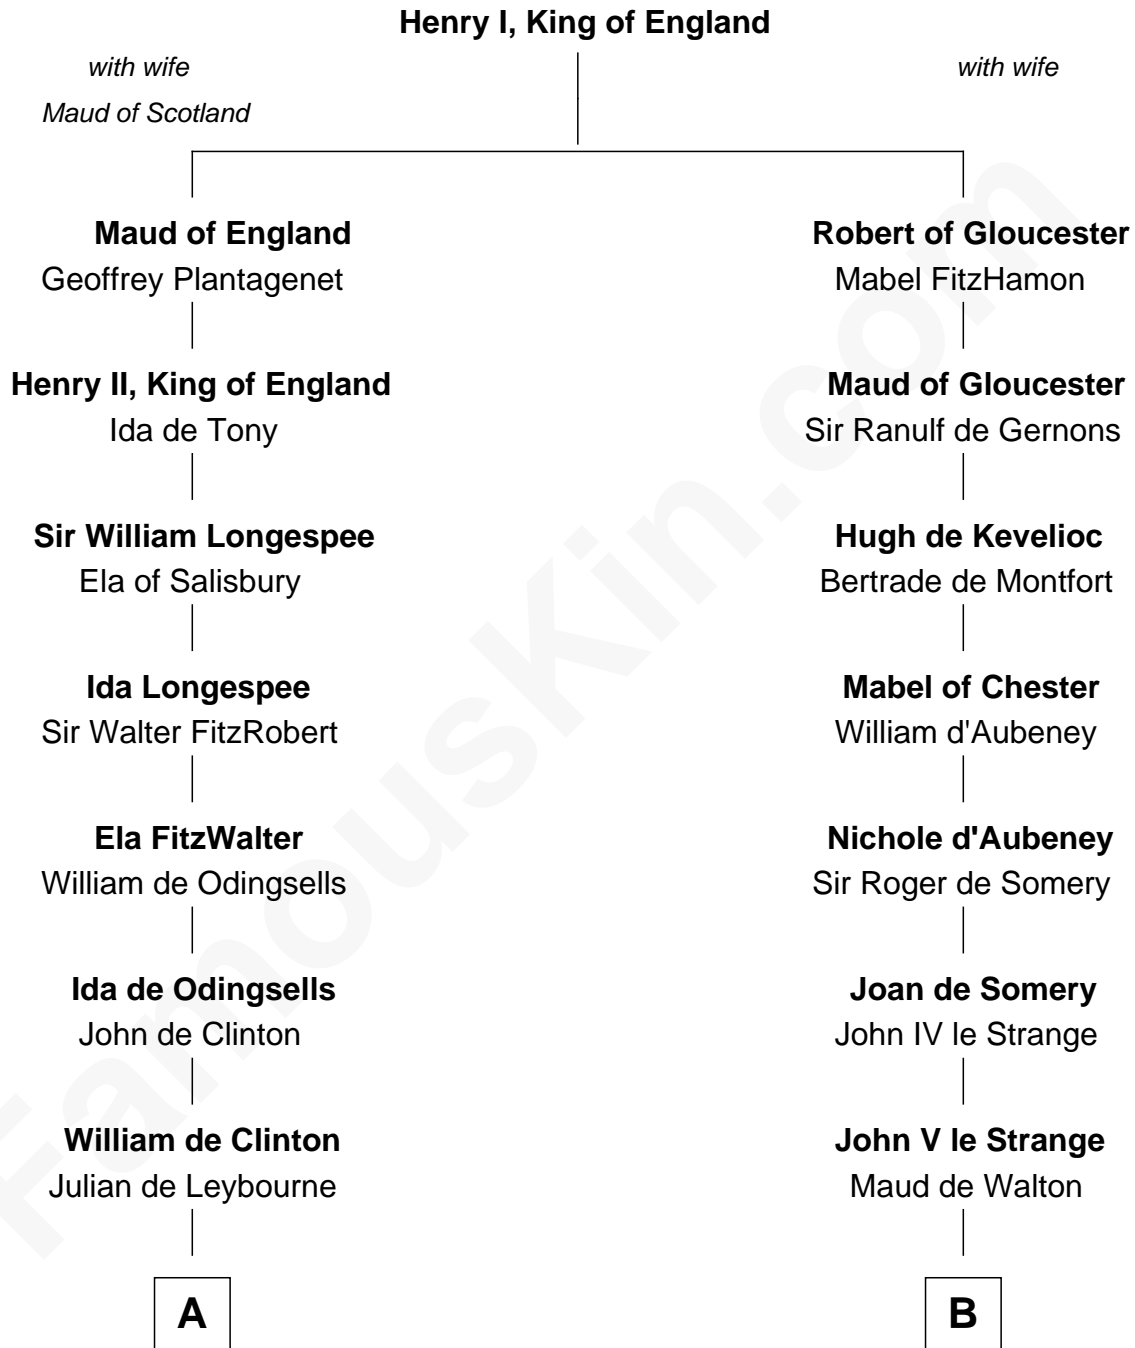

**FamousKin.com**  
**Relationship Chart of**  
**John Quincy Adams**  
*6th U.S. President*

**20th cousin 1 time removed of**  
**General William Whipple**  
*Signer of the Declaration of Independence*

**C**

**Anna Shepard**  
Daniel Quincy

**Col John Quincy**  
Elizabeth Norton

**Elizabeth Quincy**  
Rev. William Smith

**Abigail Quincy Smith**  
John Adams

**John Quincy Adams**  
*6th U.S. President*

**D**