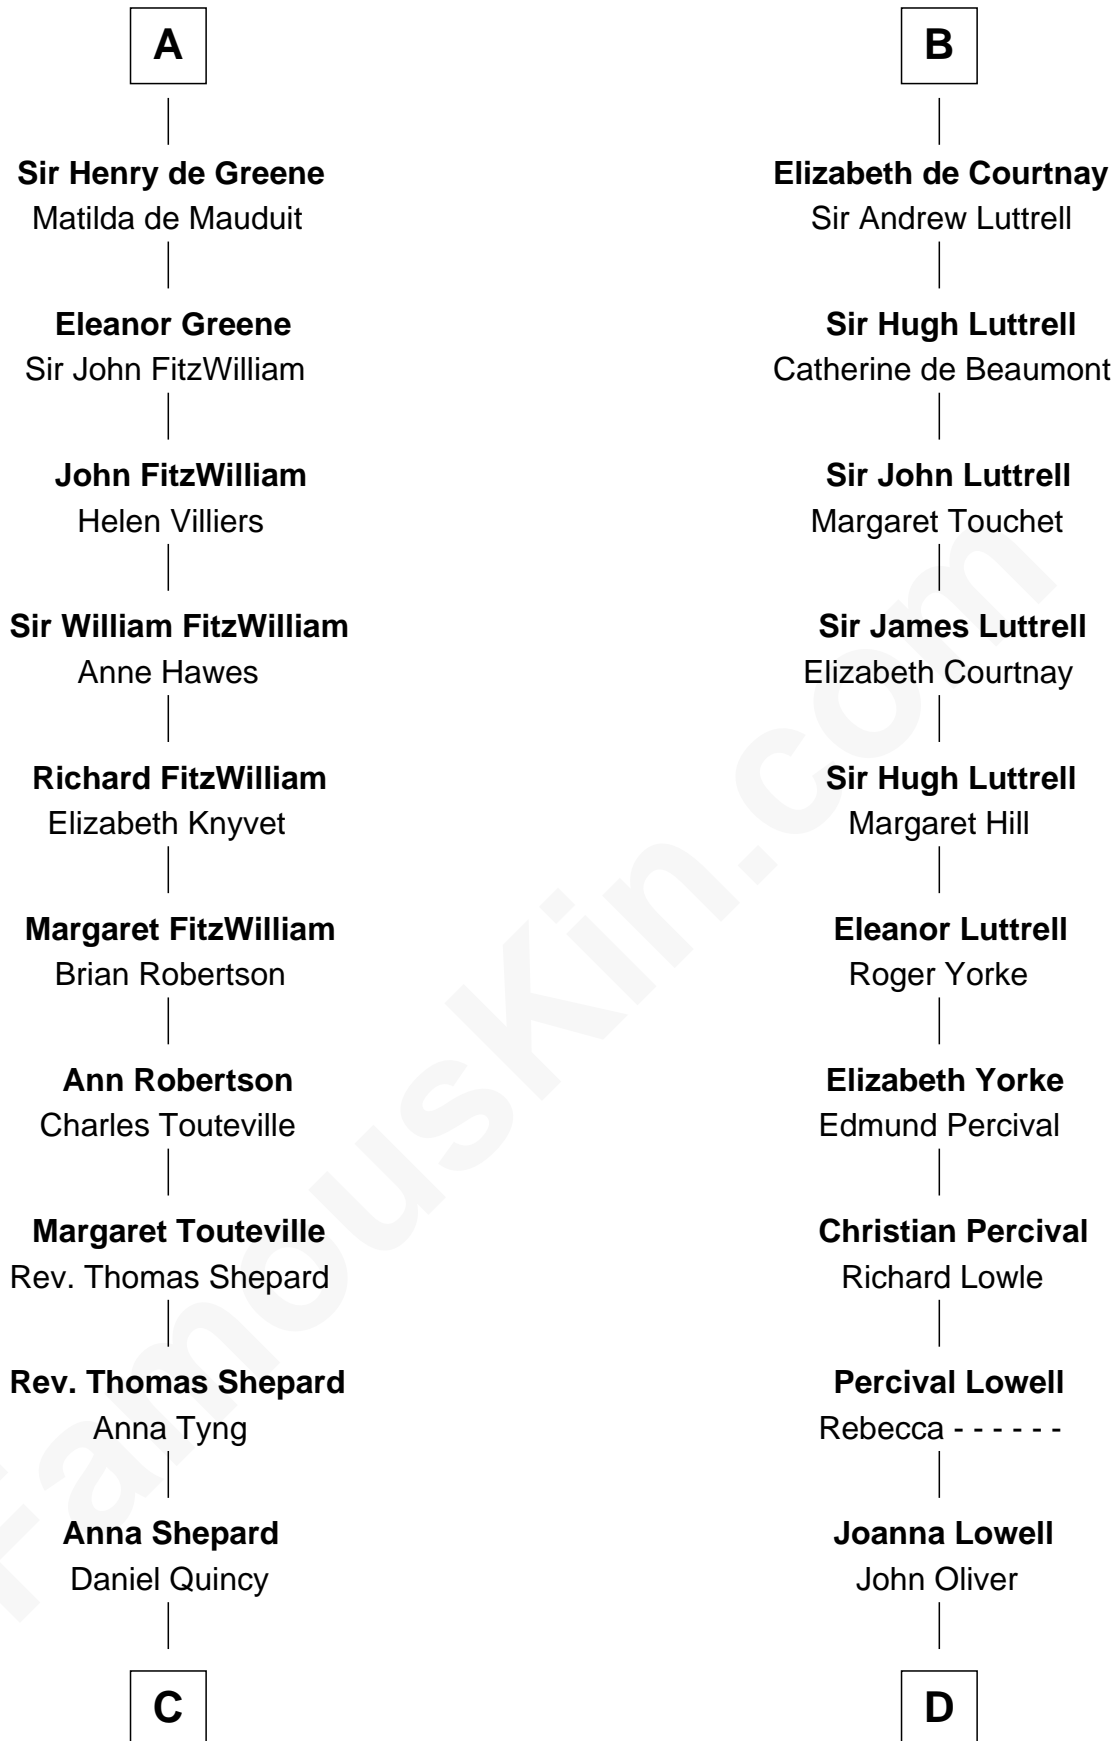

FamousKin.com Relationship Chart of

John Quincy Adams

6th U.S. President

20th cousin of

General William Whipple

Signer of the Declaration of Independence

Dermot MacMurrough

Mor O'Toole

William Whipple
Mary Cutts

General William Whipple
Signer of Declaration of Independence

FamousKin.com