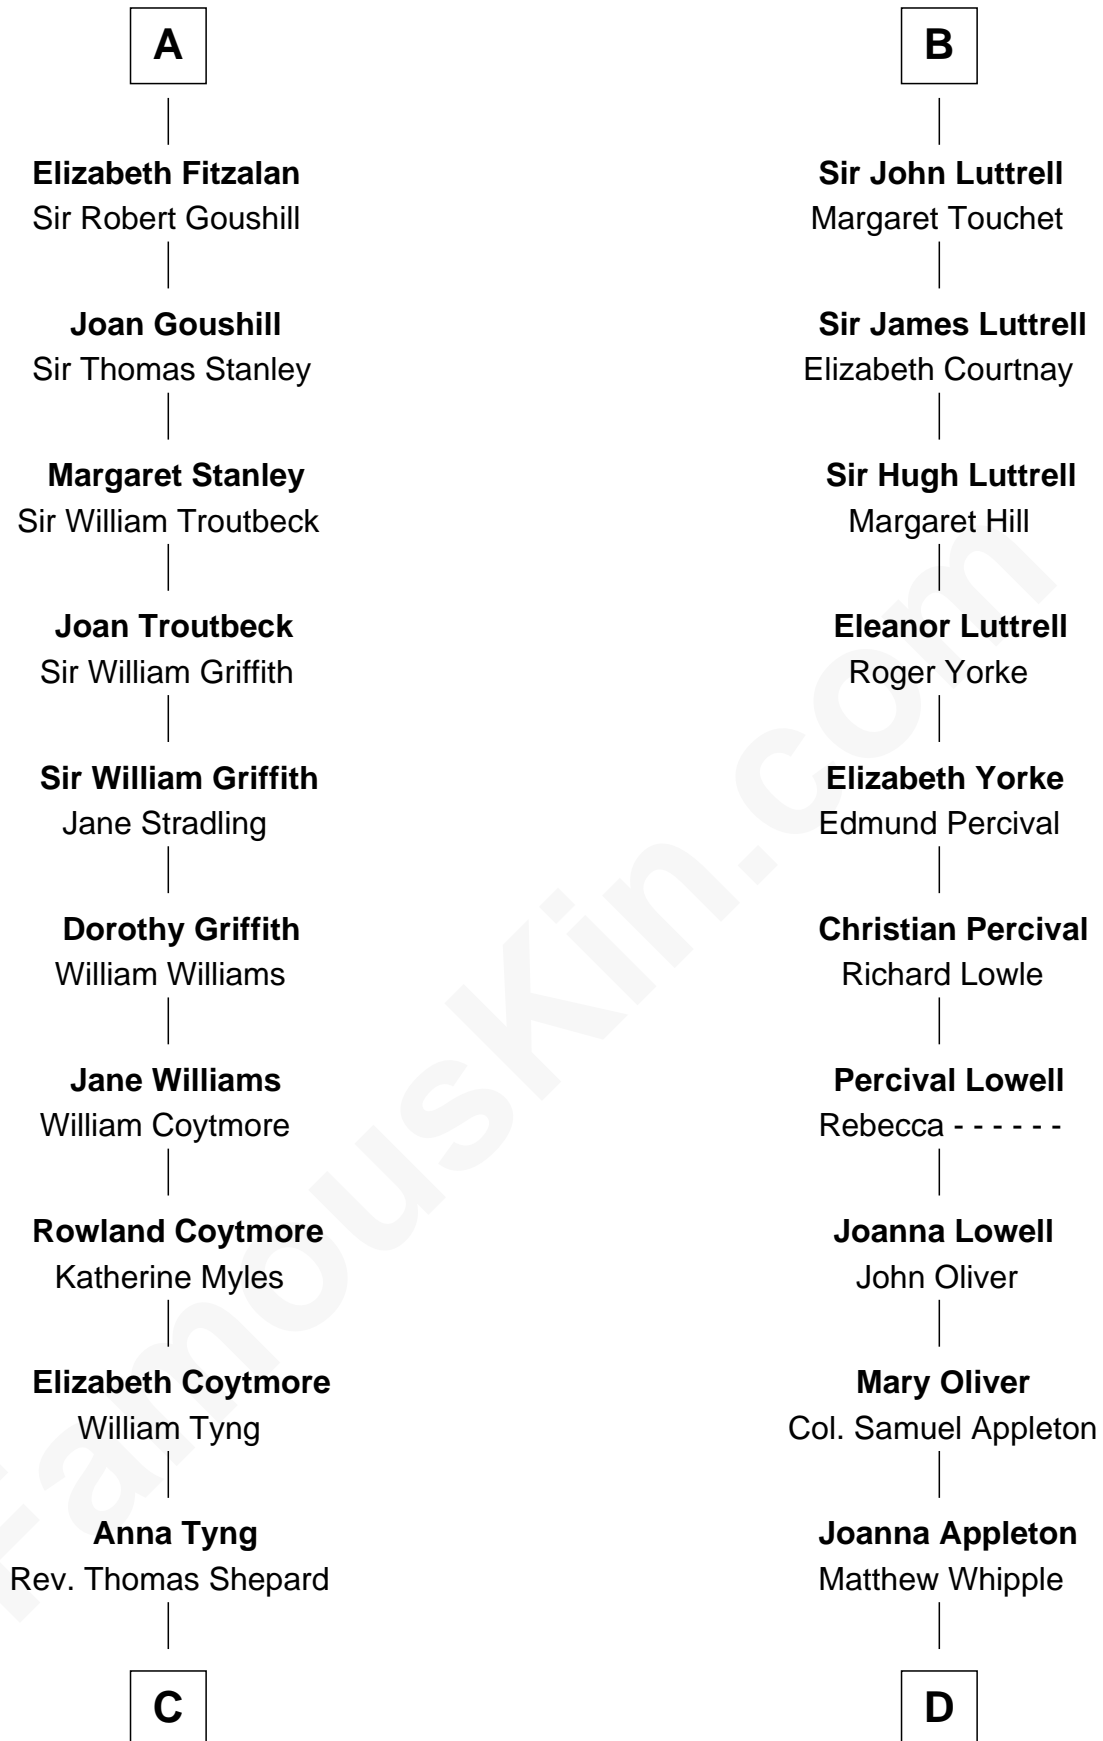

FamousKin.com
Relationship Chart of
John Quincy Adams
6th U.S. President

18th cousin 3 times removed of
General William Whipple
Signer of the Declaration of Independence

C

Anna Shepard

Daniel Quincy

Col John Quincy

Elizabeth Norton

Elizabeth Quincy

Rev. William Smith

Abigail Quincy Smith

John Adams

John Quincy Adams

6th U.S. President

D

William Whipple

Mary Cutts

General William Whipple

Signer of Declaration of Independence

FamousKin.com