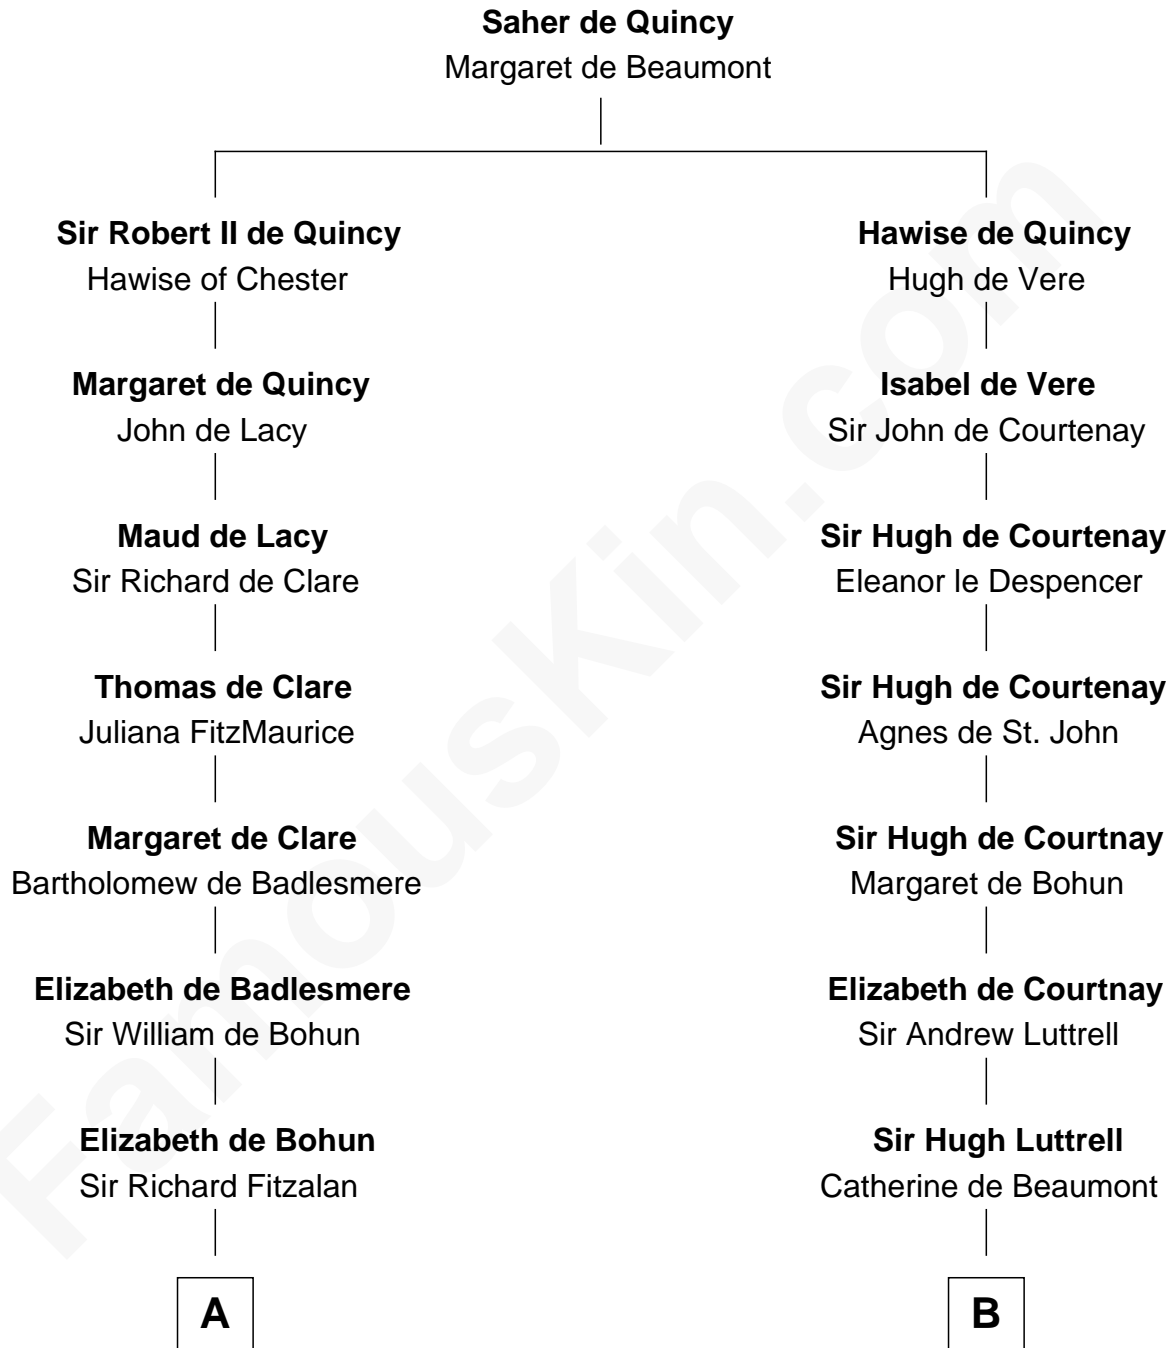

FamousKin.com
Relationship Chart of
John Quincy Adams
6th U.S. President

18th cousin 3 times removed of
General William Whipple
Signer of the Declaration of Independence

C

Anna Shepard

Daniel Quincy

Col John Quincy

Elizabeth Norton

Elizabeth Quincy

Rev. William Smith

Abigail Quincy Smith

John Adams

John Quincy Adams

6th U.S. President

D

William Whipple

Mary Cutts

General William Whipple

Signer of Declaration of Independence

FamousKin.com