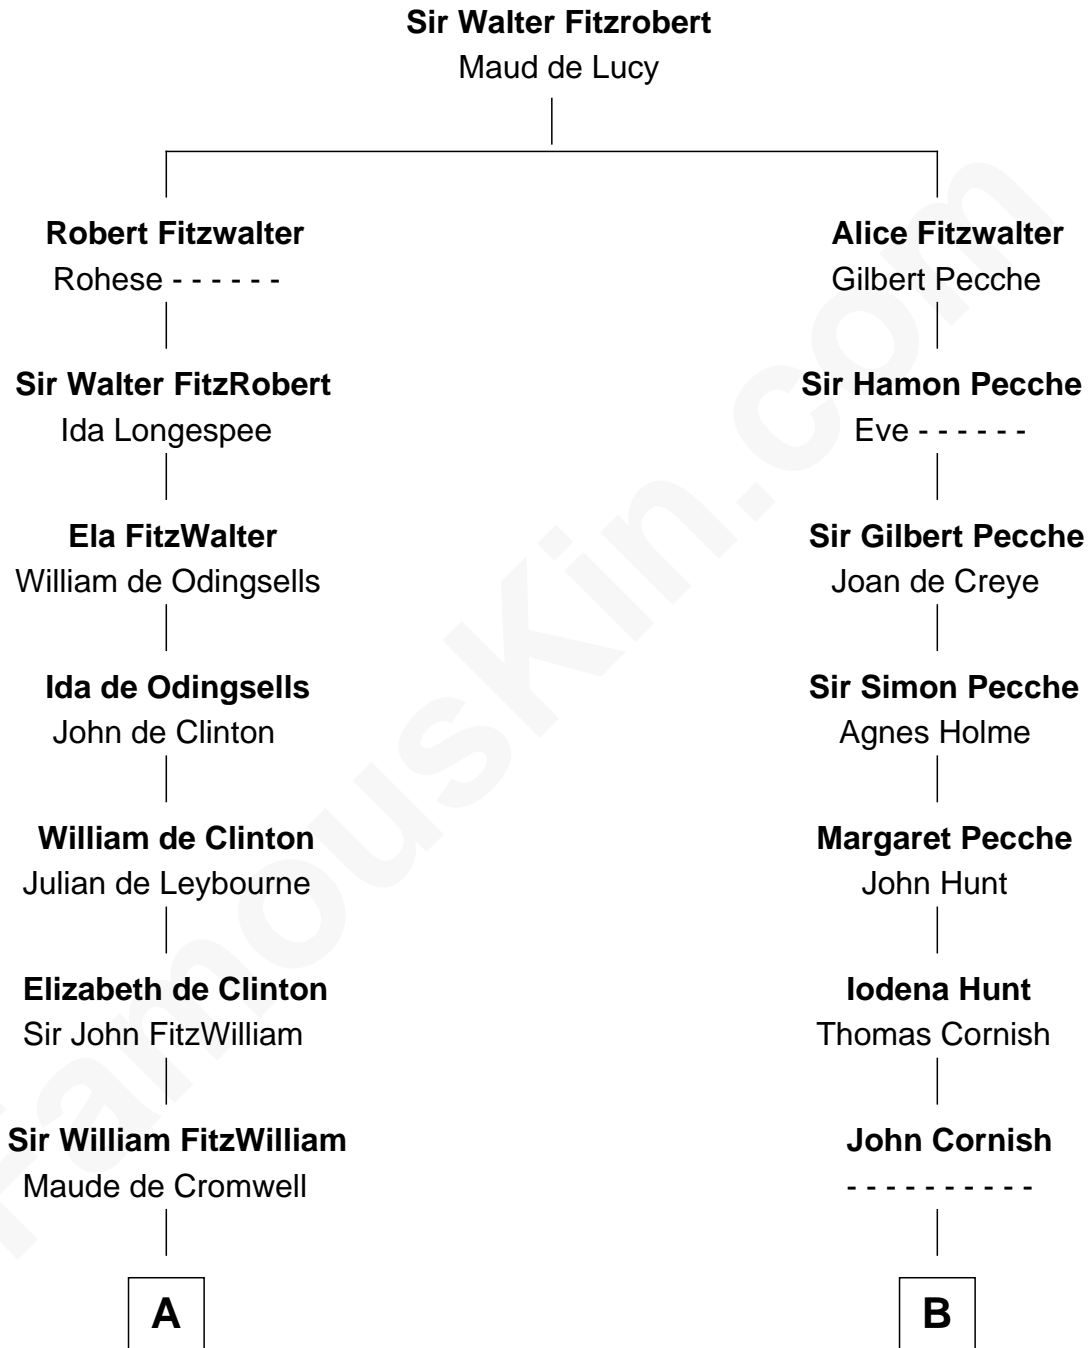

FamousKin.com
Relationship Chart of
John Quincy Adams
6th U.S. President

16th cousin 3 times removed of
General William Whipple
Signer of the Declaration of Independence

C

Elizabeth Quincy
Rev. William Smith

Abigail Quincy Smith
John Adams

John Quincy Adams
6th U.S. President

FamousKin.com