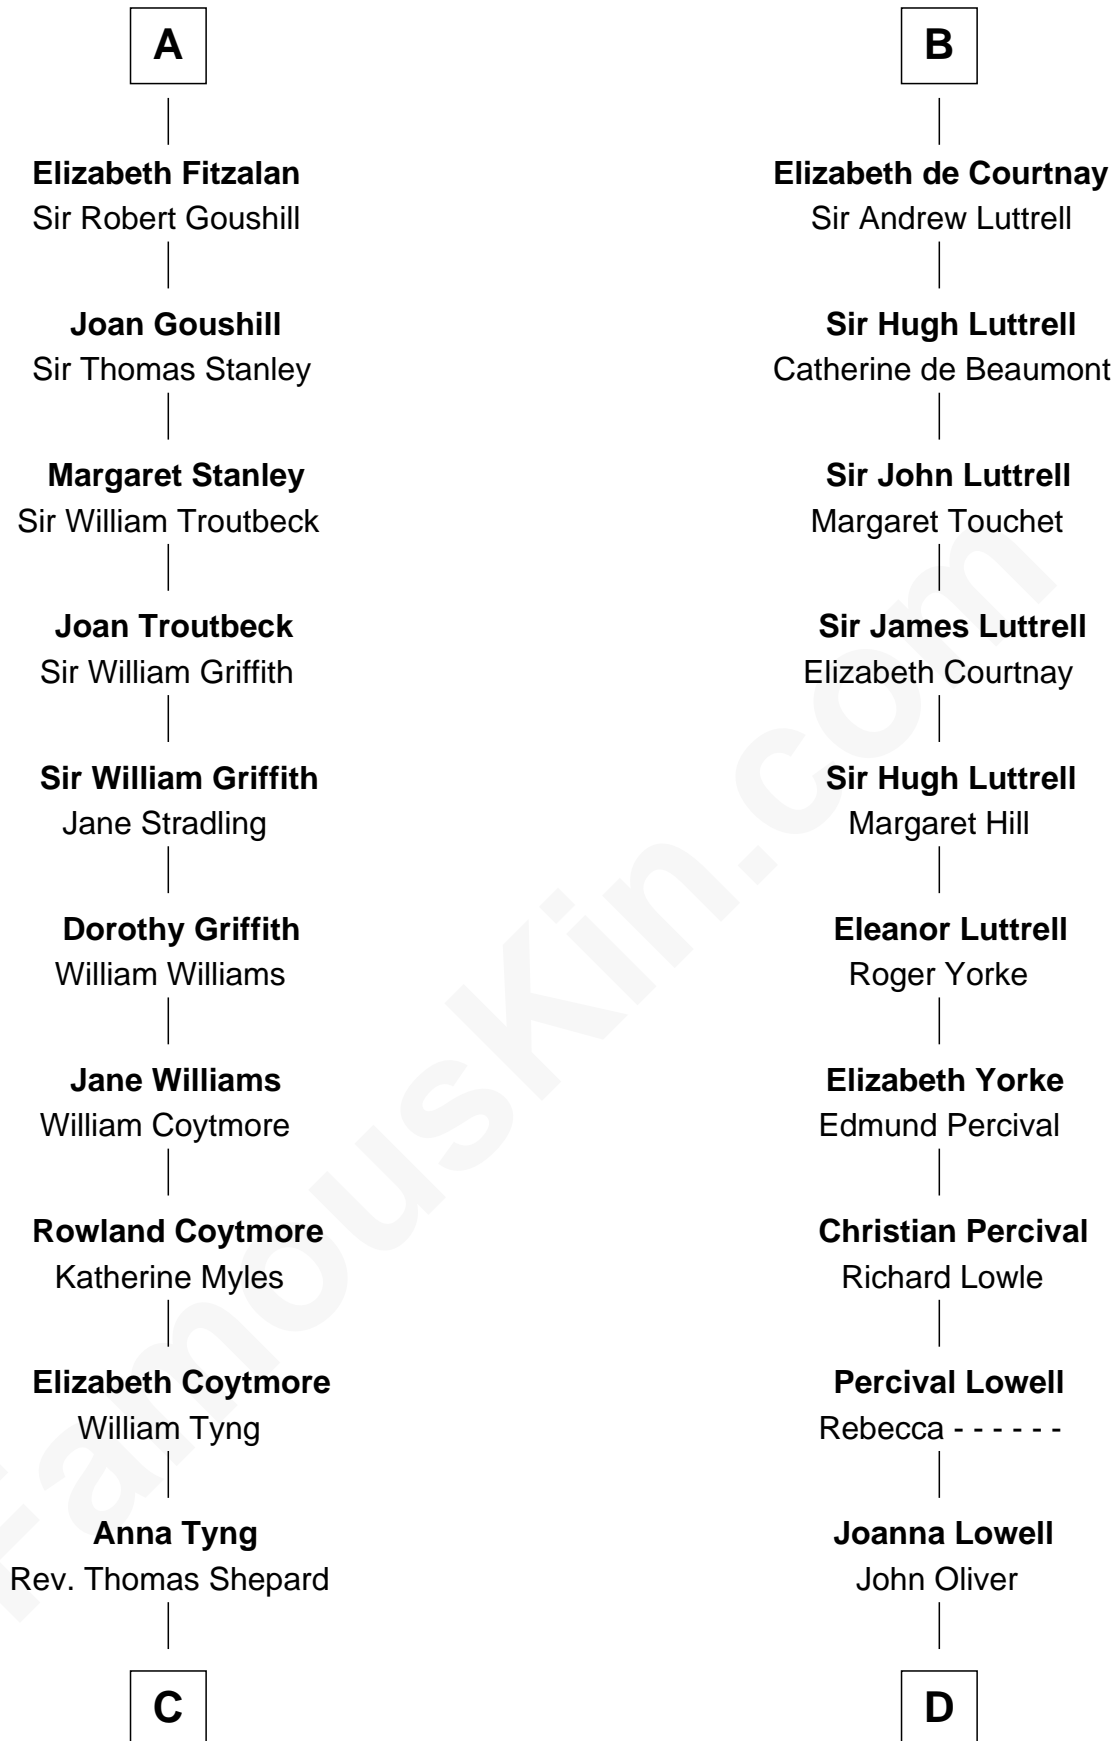

**FamousKin.com**  
**Relationship Chart of**  
**John Quincy Adams**  
*6th U.S. President*

20th cousin 1 time removed of  
**General William Whipple**  
*Signer of the Declaration of Independence*

**C**

**Anna Shepard**

Daniel Quincy

**Col John Quincy**

Elizabeth Norton

**Elizabeth Quincy**

Rev. William Smith

**Abigail Quincy Smith**

John Adams

Mary Cutts

**General William Whipple**

*Signer of Declaration of Independence*