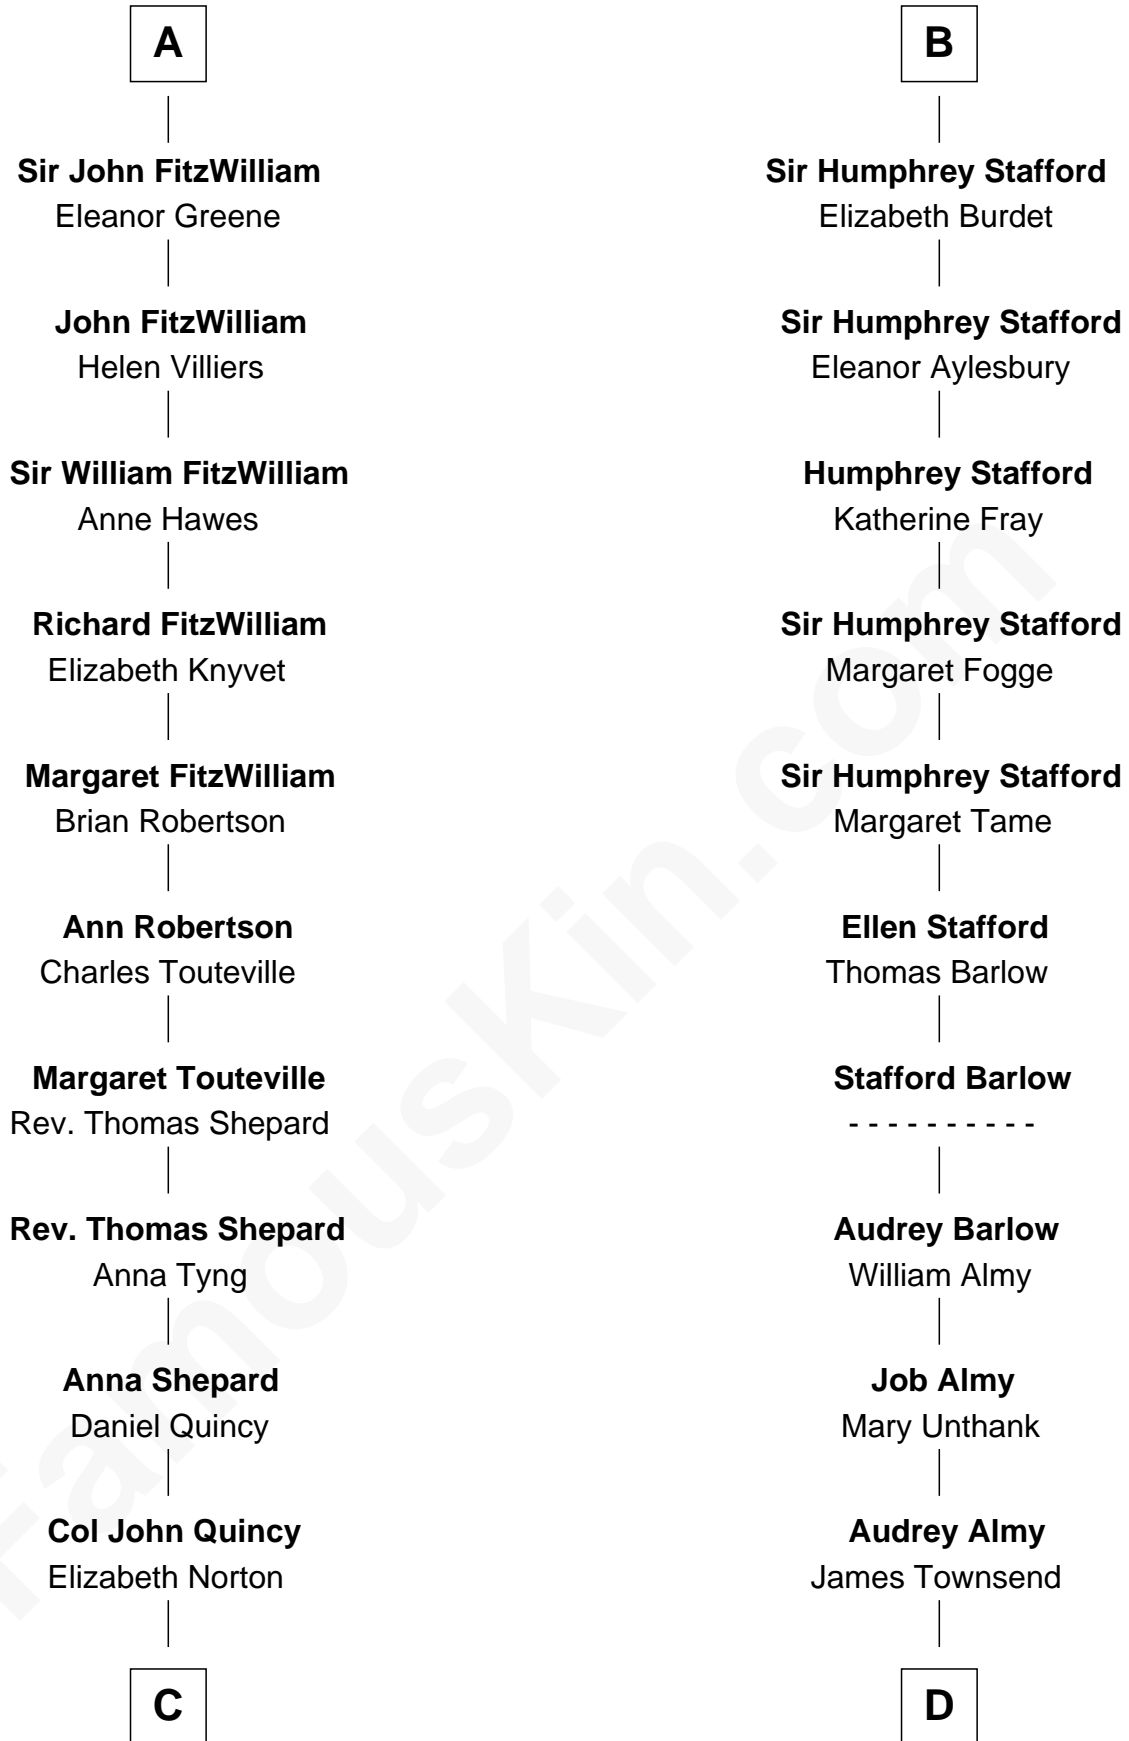

# FamousKin.com Relationship Chart of

**John Quincy Adams**

6th U.S. President

19th cousin of

**Robert Townsend**

Member of the Culper Spy Ring during the American Revolution

**William d'Aubenev**

Mabel of Chester

**Maud d'Aubenev**  
Sir Robert de Tateshale

**Robert de Tateshale**  
Nichole de Grey

**Joan de Tateshale**  
Robert de Driby

**Alice de Driby**  
Sir William de Bernake

**Sir John Bernake**  
Joan Marmion

**Maud de Bernacke**  
Sir Ralph de Cromwell

**Maude de Cromwell**  
Sir William FitzWilliam

**A**

**Nichole d'Aubenev**  
Sir Roger de Somery

**Margaret de Somery**  
Ralph Basset

**Ralph Basset**  
Hawise - - - - -

**Margaret Basset**  
Edmund de Stafford

**Ralph de Stafford**  
Katherine de Hastang

**Margaret Stafford**  
Sir John Stafford

**Ralph Stafford**  
Maud de Hastang

**B**

**C**

**Elizabeth Quincy**  
Rev. William Smith