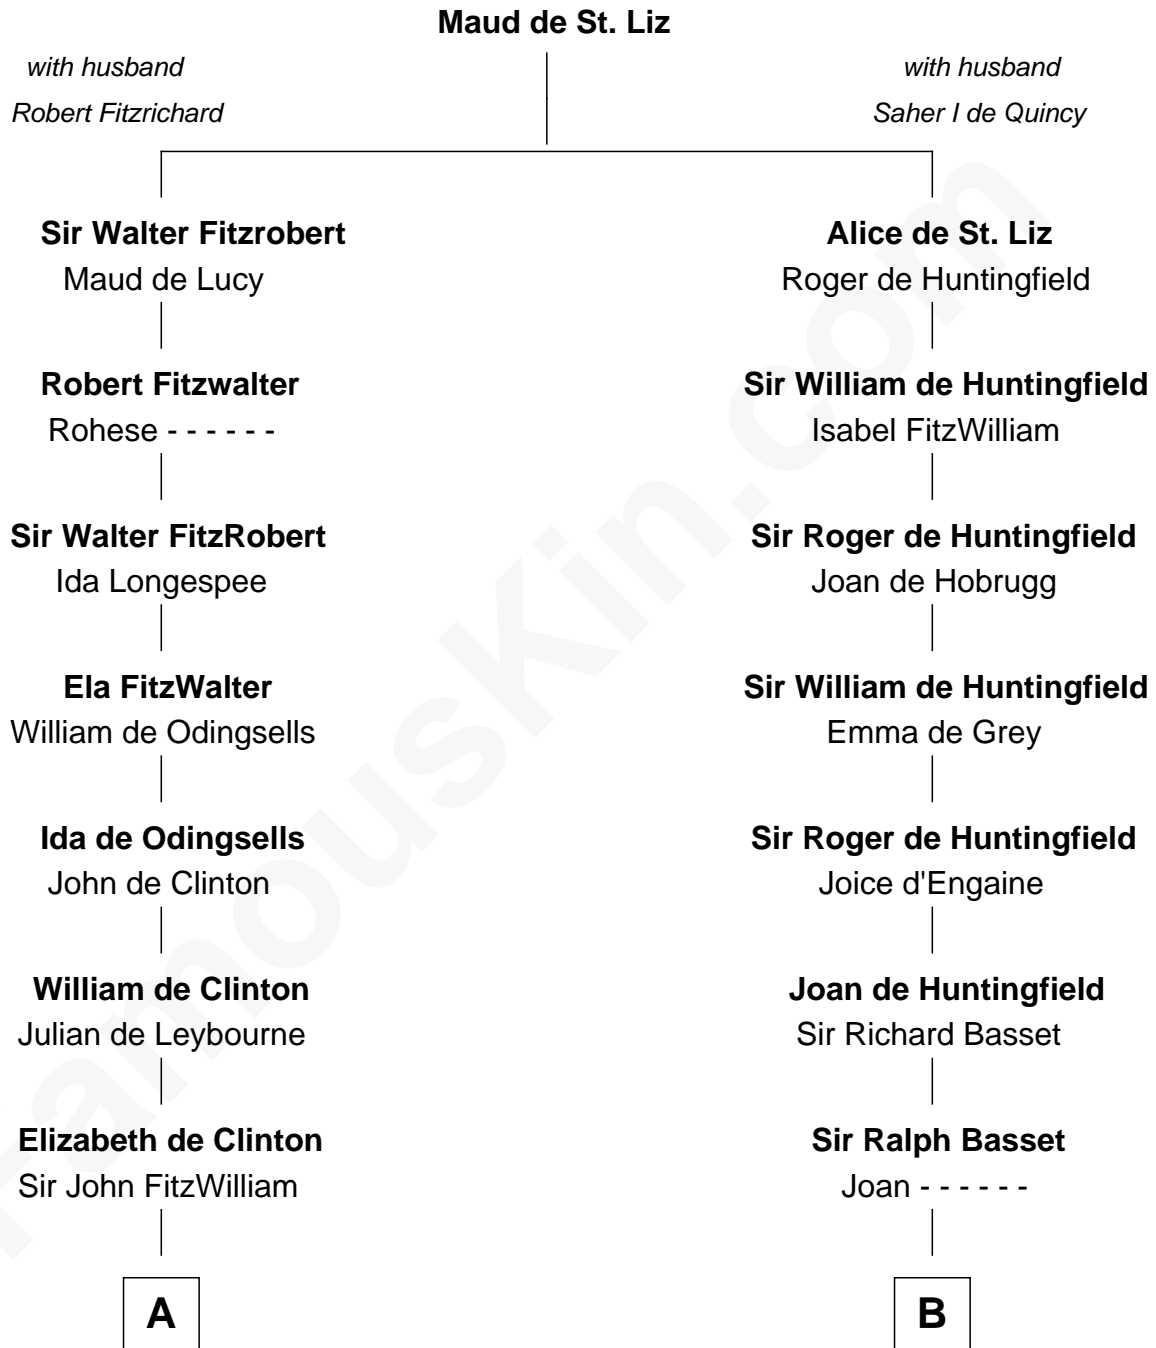

FamousKin.com
Relationship Chart of
John Quincy Adams
6th U.S. President

20th cousin 1 time removed of

Robert Townsend

Member of the Culper Spy Ring during the American Revolution

C

Col John Quincy
Elizabeth Norton

Elizabeth Quincy
Rev. William Smith

Abigail Quincy Smith
John Adams

John Quincy Adams
6th U.S. President

D

Job Almy
Mary Unthank

Audrey Almy
James Townsend

Jacob Townsend
Phoebe Seaman

Samuel Townsend
Sarah Stoddard