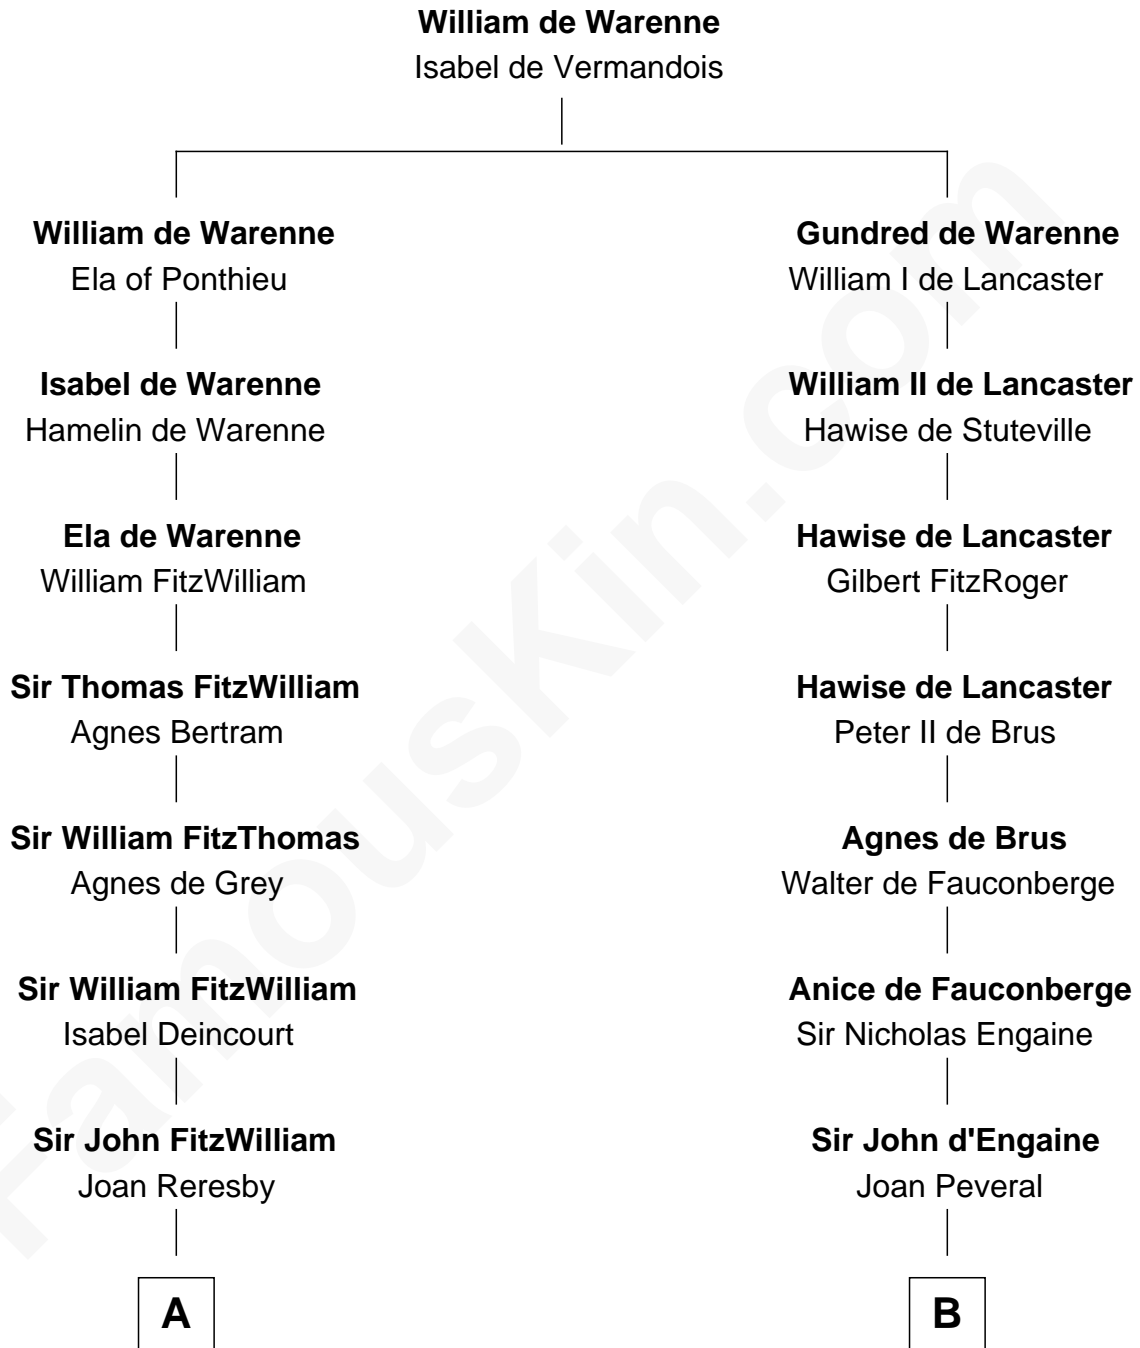

FamousKin.com
Relationship Chart of
John Quincy Adams
6th U.S. President

20th cousin 1 time removed of

Robert Townsend

Member of the Culper Spy Ring during the American Revolution

C

Anna Shepard

Daniel Quincy

Col John Quincy

Elizabeth Norton

Elizabeth Quincy

Rev. William Smith

Abigail Quincy Smith

John Adams

John Quincy Adams

6th U.S. President

D

Audrey Almy

James Townsend

Jacob Townsend

Phoebe Seaman

Samuel Townsend

Sarah Stoddard

Robert Townsend