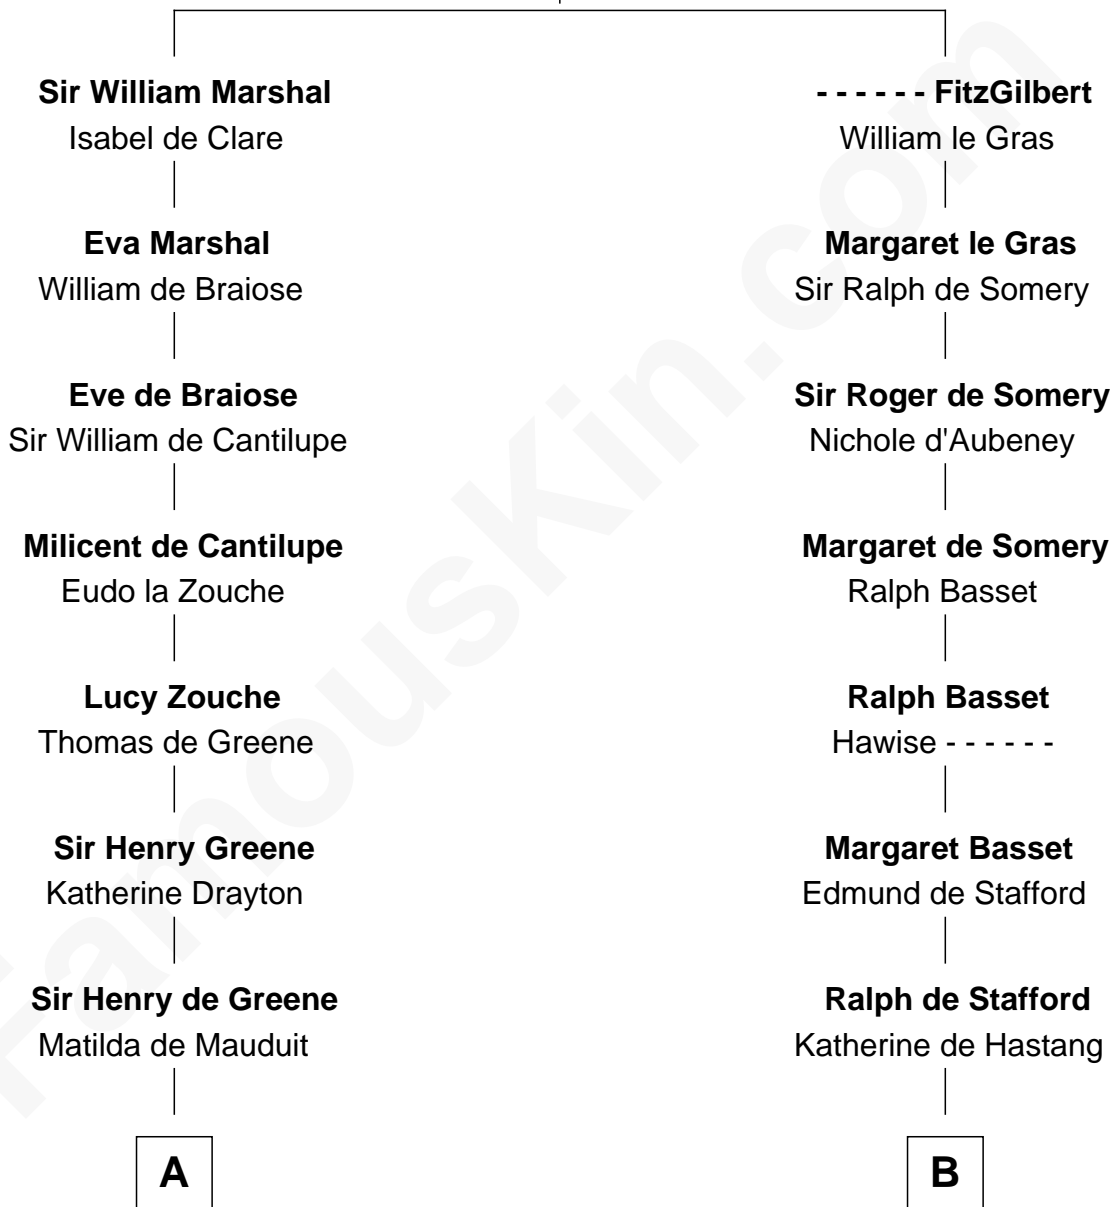

FamousKin.com
Relationship Chart of
John Quincy Adams
6th U.S. President

19th cousin 2 times removed of

Robert Townsend

Member of the Culper Spy Ring during the American Revolution

John FitzGilbert
 Sybilla of Salisbury

C

Elizabeth Quincy
Rev. William Smith

Abigail Quincy Smith
John Adams

John Quincy Adams
6th U.S. President

D

Job Almy
Mary Unthank

Audrey Almy
James Townsend

Jacob Townsend
Phoebe Seaman

Samuel Townsend
Sarah Stoddard

Robert Townsend
Spy known as "Culper Jr."