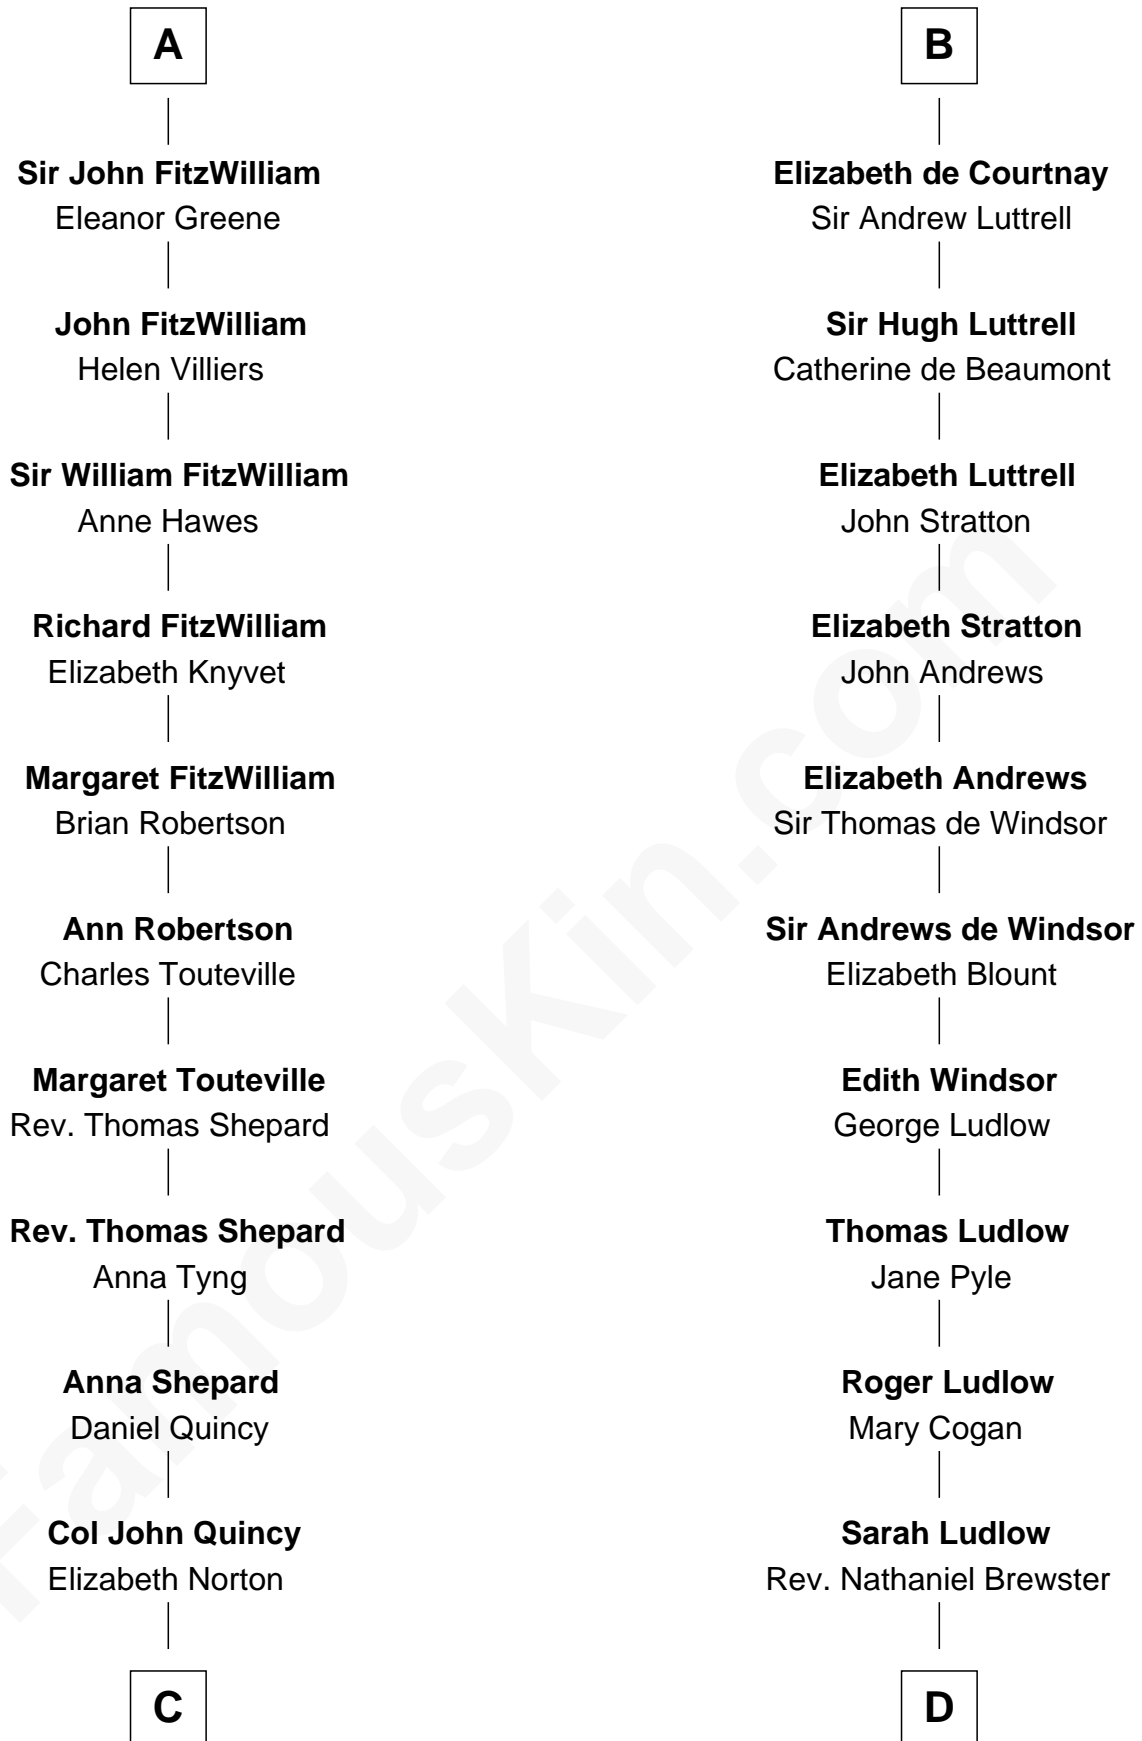

FamousKin.com

Relationship Chart of

John Quincy Adams

6th U.S. President

19th cousin of

Caleb Brewster

Member of the Culper Spy Ring during the American Revolution

Hamelin de Warenne

Isabel de Warenne

C

Elizabeth Quincy
Rev. William Smith

Abigail Quincy Smith
John Adams

John Quincy Adams
6th U.S. President

D

Daniel Brewster
Anna Jayne

Benjamin Brewster
Sarah Biggs

Caleb Brewster
Member of the Culper Spy Ring

FamousKin.com