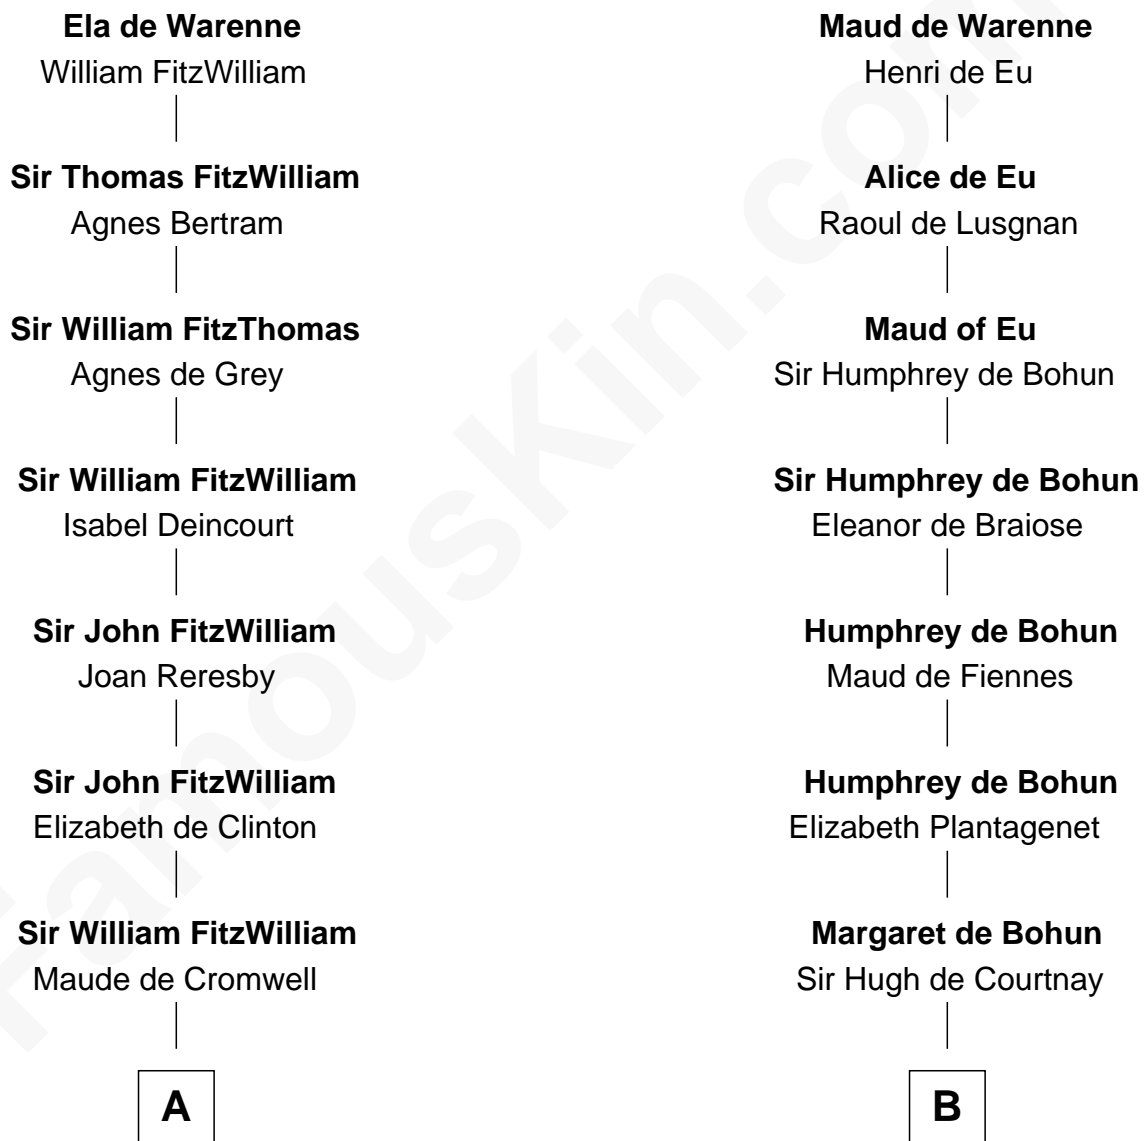

FamousKin.com

Relationship Chart of

John Quincy Adams

6th U.S. President

19th cousin of

Caleb Brewster

Member of the Culper Spy Ring during the American Revolution

Hamelin de Warenne

Isabel de Warenne

C

Elizabeth Quincy
Rev. William Smith

Abigail Quincy Smith
John Adams

John Quincy Adams
6th U.S. President

D

Daniel Brewster
Anna Jayne

Benjamin Brewster
Sarah Biggs

Caleb Brewster
Member of the Culper Spy Ring

FamousKin.com