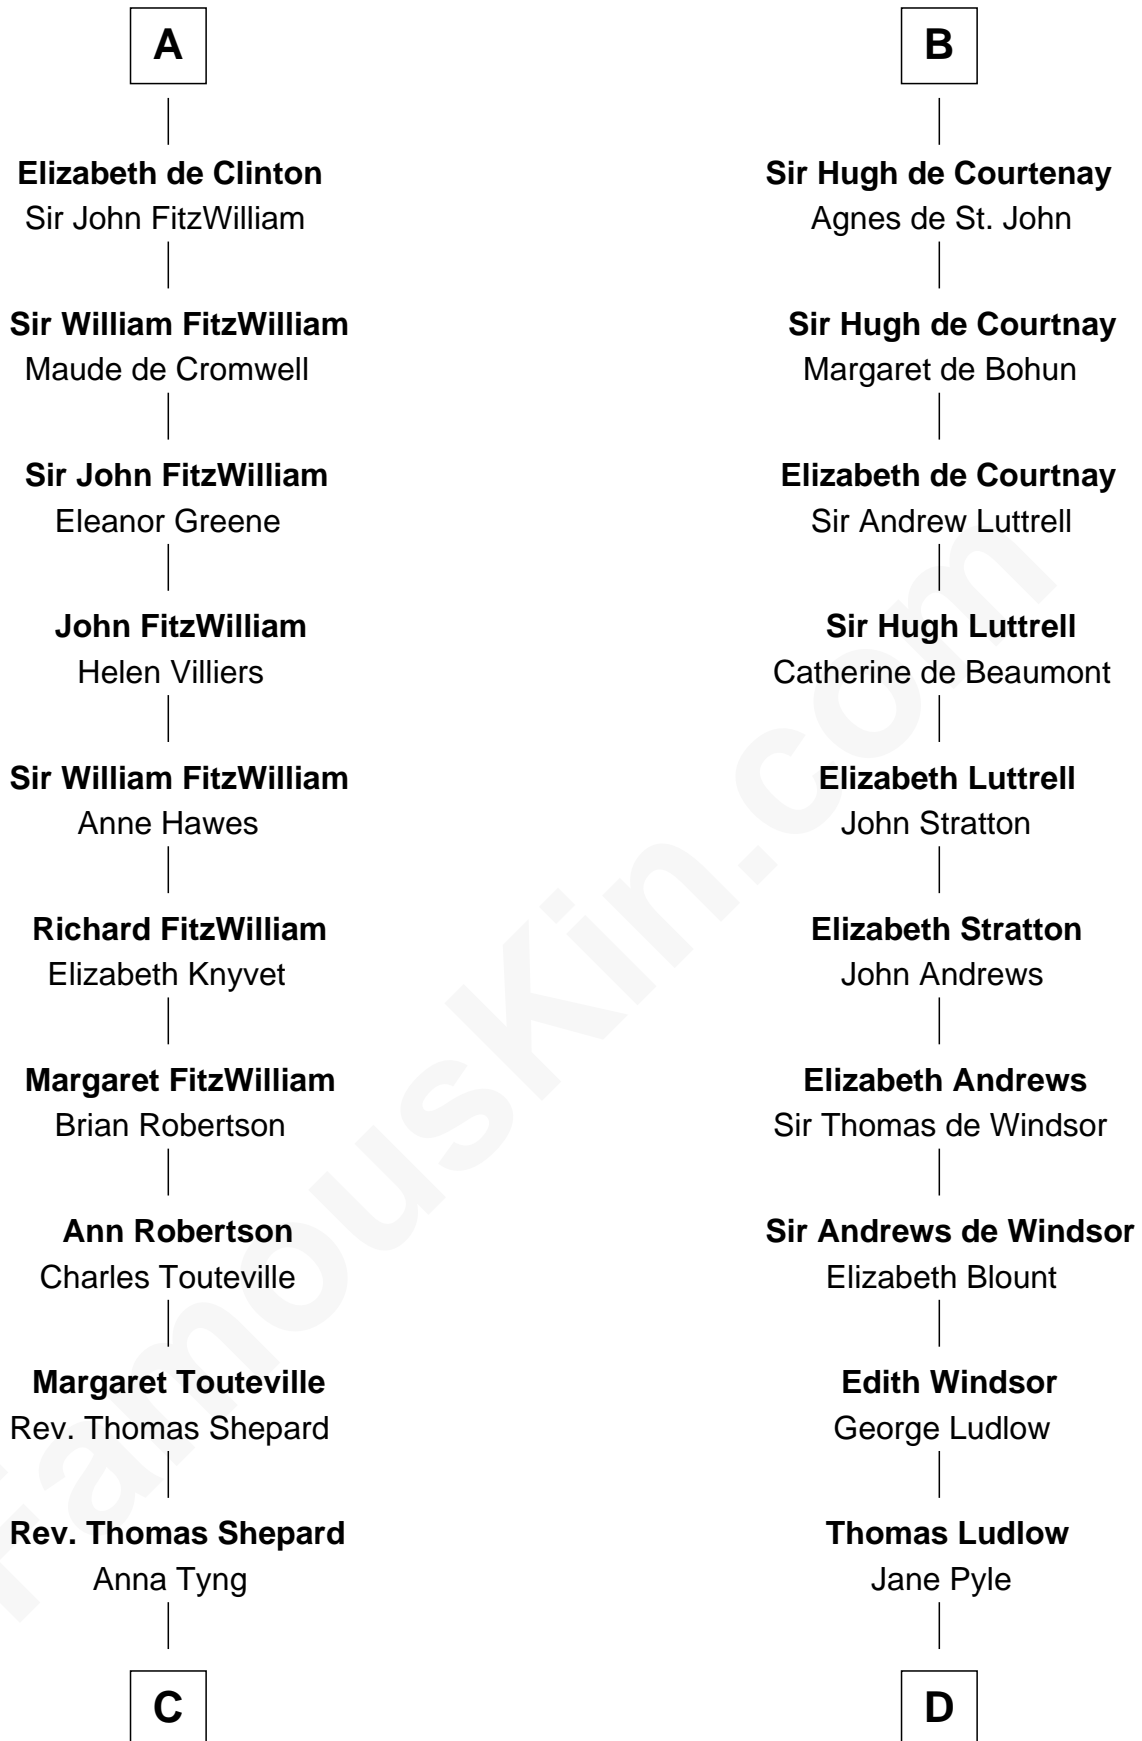

# FamousKin.com Relationship Chart of

**John Quincy Adams**

6th U.S. President

21st cousin of

**Caleb Brewster**

Member of the Culper Spy Ring during the American Revolution

**Richard Fitzgilbert**

Rohese Giffard

Adeliza de Clermont-en-Beauvaisis

**Alice Fitzrichard de Clare**

Aubrey de Vere

**Aubrey de Vere**

Agnes de Essex

**Robert de Vere**

Isabel de Bolebec

**Hugh de Vere**

Hawise de Quincy

**Isabel de Vere**

Sir John de Courtenay

**Sir Hugh de Courtenay**

Eleanor le Despencer

**B**

**C**

**Anna Shepard**

Daniel Quincy

**Col John Quincy**

Elizabeth Norton

**Elizabeth Quincy**

Rev. William Smith

**Abigail Quincy Smith**

John Adams

**John Quincy Adams**