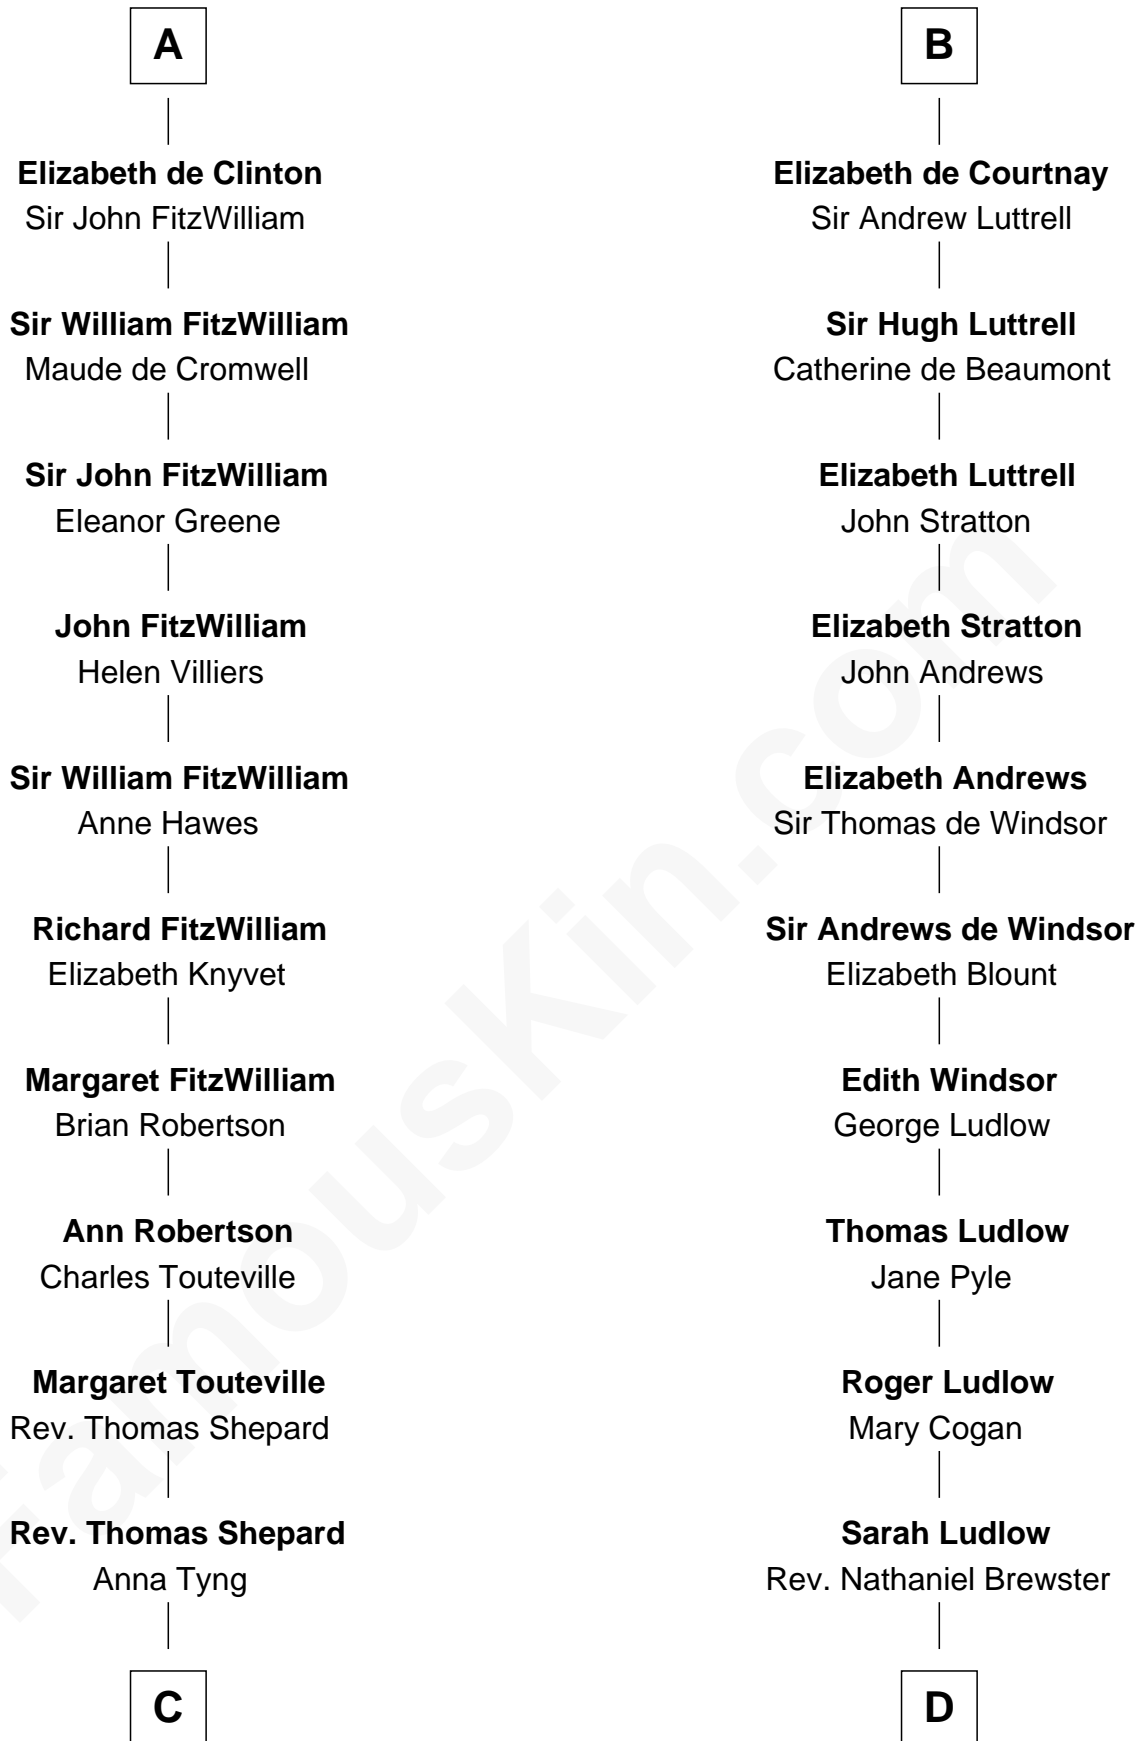

**FamousKin.com**  
**Relationship Chart of**  
**John Quincy Adams**  
*6th U.S. President*

19th cousin 2 times removed of

**Caleb Brewster**

*Member of the Culper Spy Ring during the American Revolution*

**Robert de Beaumont**

Amicia de Gael

**C**

**Anna Shepard**

Daniel Quincy

**Col John Quincy**

Elizabeth Norton

**Elizabeth Quincy**

**Benjamin Brewster**

Sarah Biggs

**Caleb Brewster**

*Member of the Culper Spy Ring*

FamousKin.com