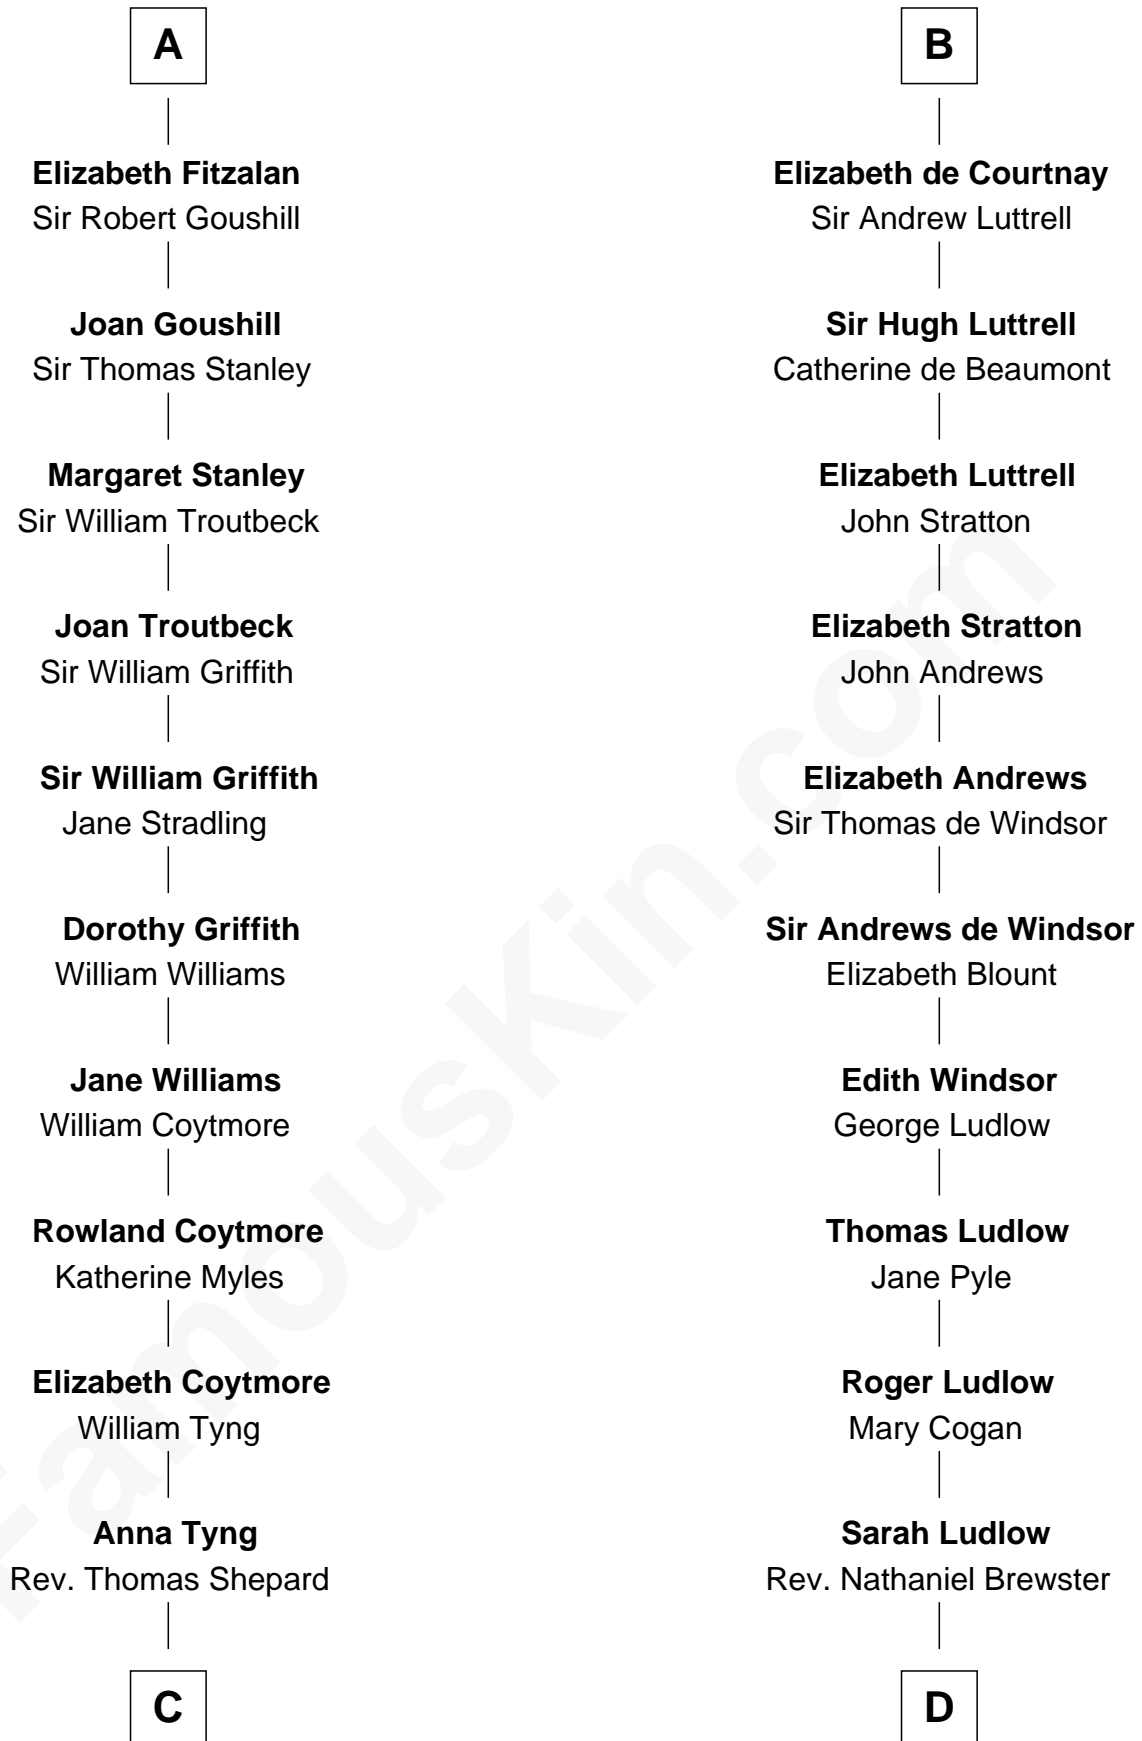

**FamousKin.com**  
**Relationship Chart of**  
**John Quincy Adams**  
*6th U.S. President*

19th cousin 2 times removed of

**Caleb Brewster**

*Member of the Culper Spy Ring during the American Revolution*

**Piers de Lutegareshale**

Maud de Mandeville

**C**

**Anna Shepard**

Daniel Quincy

**Col John Quincy**

Elizabeth Norton

**Elizabeth Quincy**

**Benjamin Brewster**

Sarah Biggs

**Caleb Brewster**

*Member of the Culper Spy Ring*

FamousKin.com