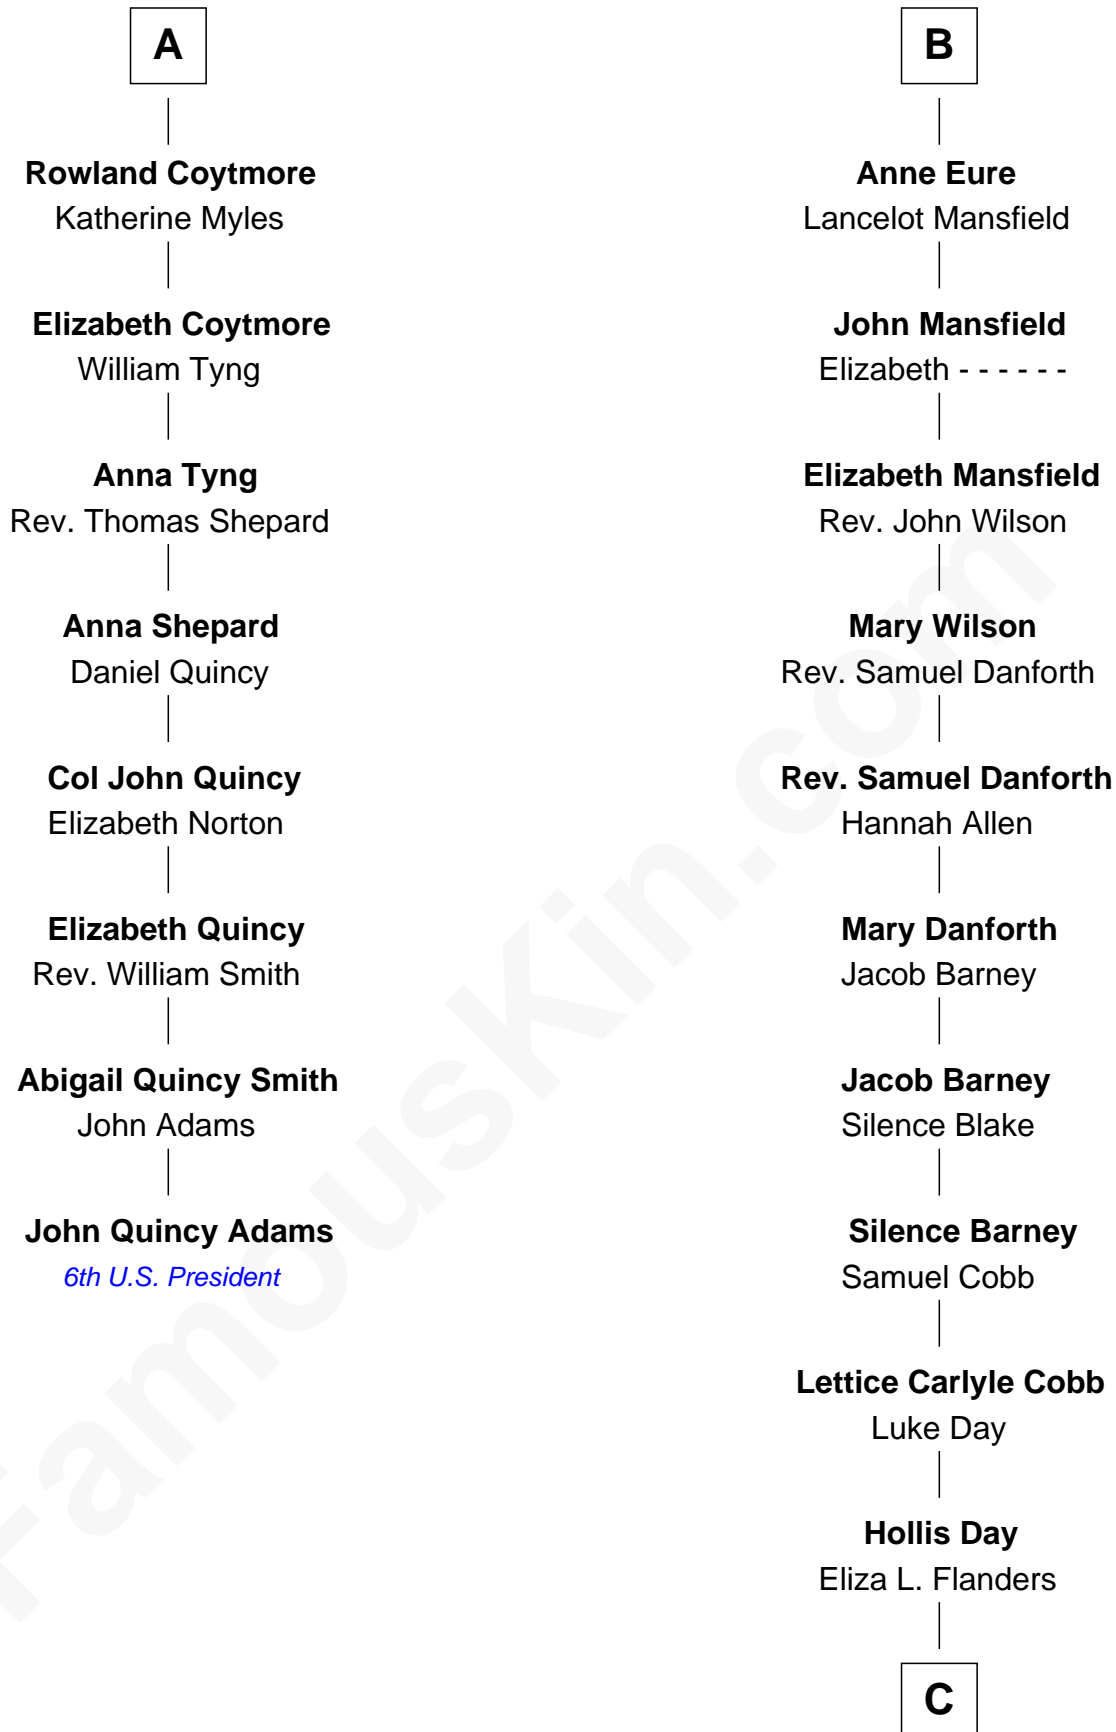

**FamousKin.com**  
**Relationship Chart of**  
**John Quincy Adams**  
*6th U.S. President*

**14th cousin 5 times removed of**  
**Sandra Day O'Connor**  
*First Female U.S. Supreme Court Justice*

**C**

Henry Clay Day  
Alice Edith Hilton

Henry R. Day  
Ada Mae Wilkey

Sandra Day O'Connor  
*U.S. Supreme Court Justice*

FamousKin.com