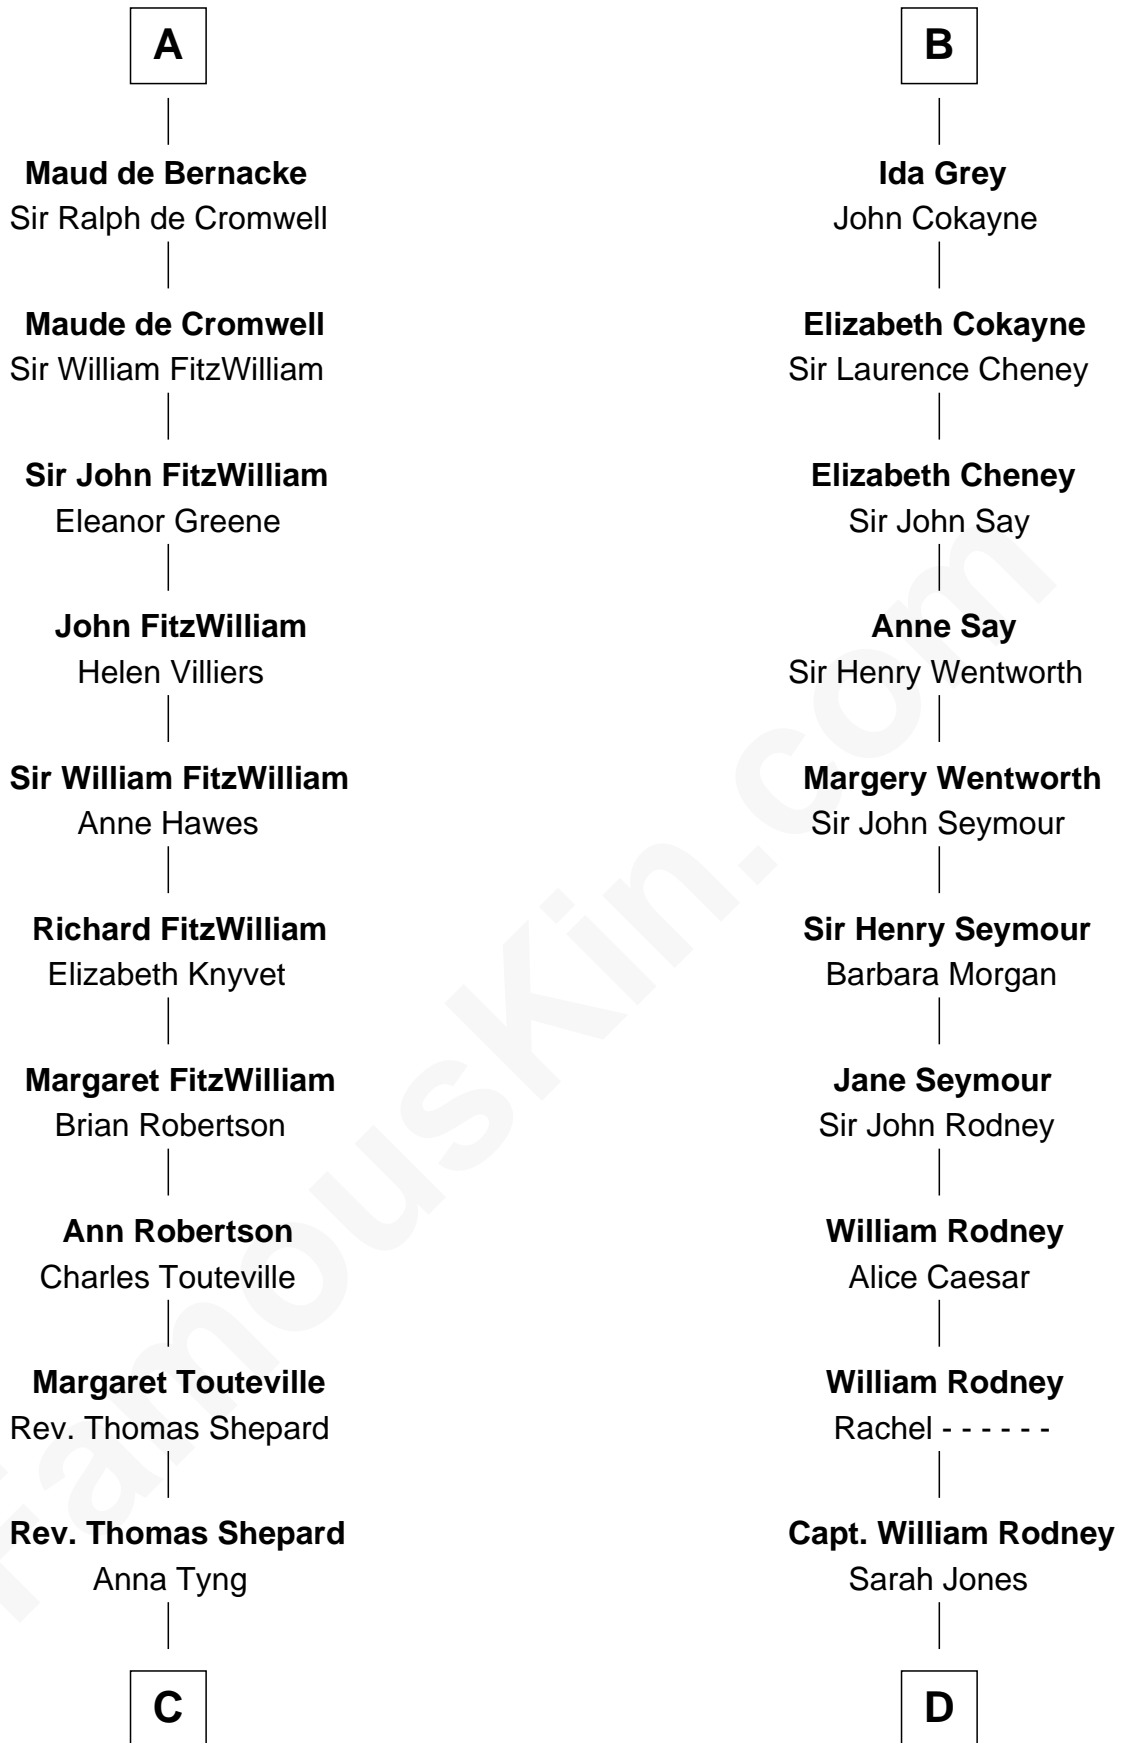

FamousKin.com
Relationship Chart of
John Quincy Adams
6th U.S. President

18th cousin 3 times removed of

Caesar Rodney
Signer of the Declaration of Independence

C

Anna Shepard

Daniel Quincy

Col John Quincy

Elizabeth Norton

Elizabeth Quincy

Rev. William Smith

Abigail Quincy Smith

John Adams

John Quincy Adams

6th U.S. President

D

Caesar Rodney