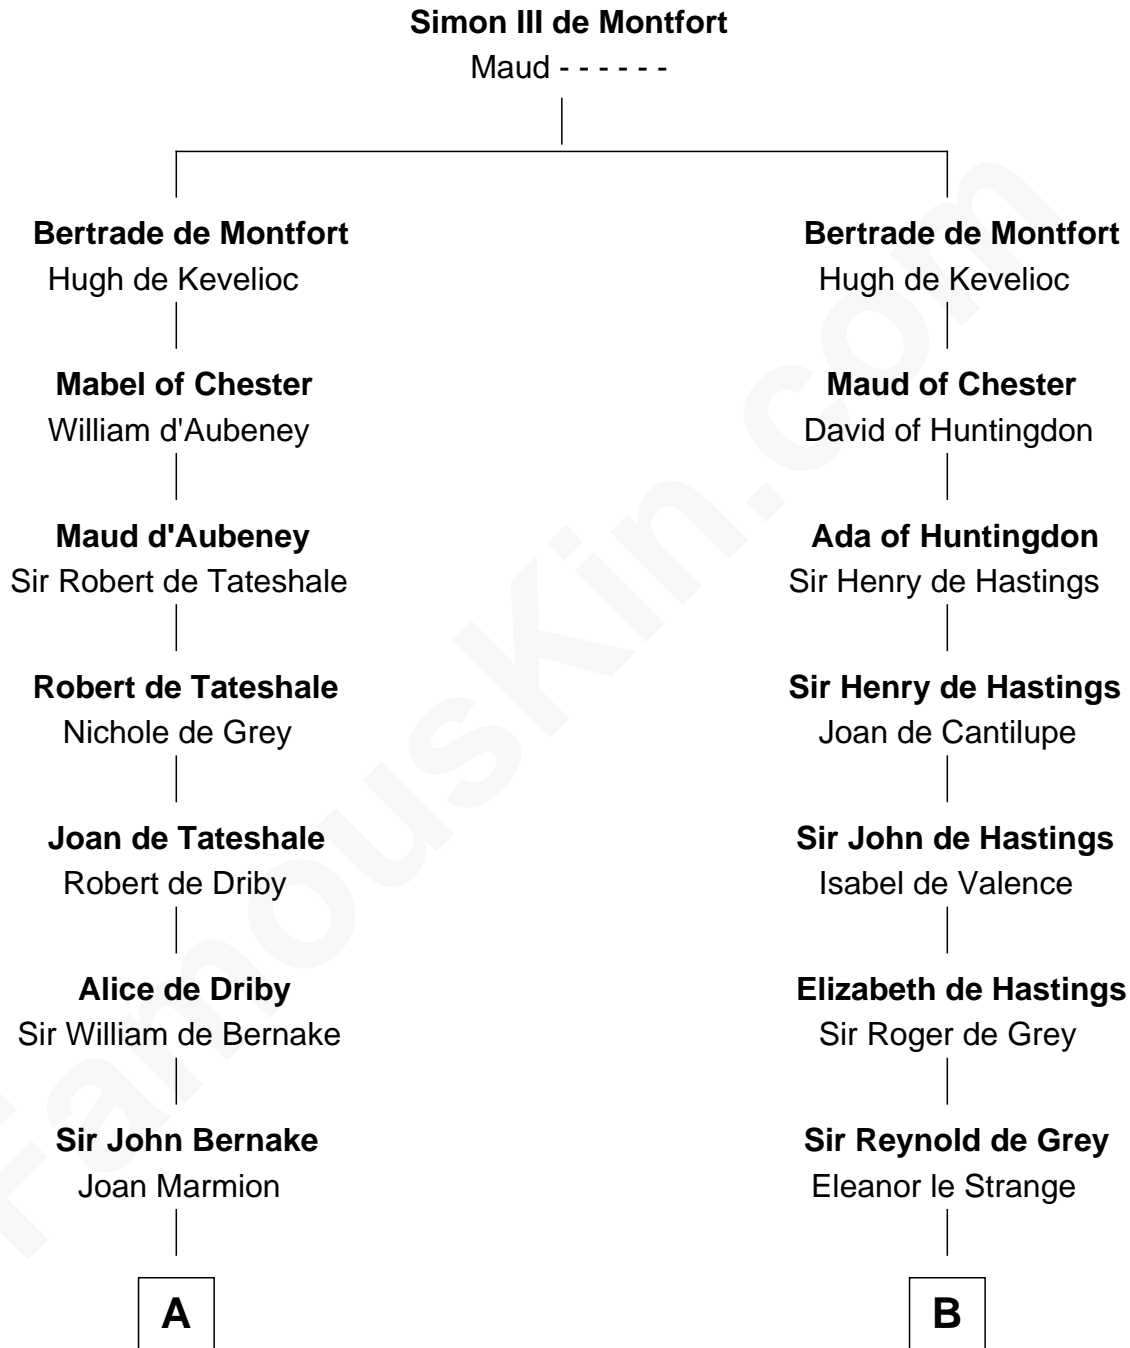

FamousKin.com
Relationship Chart of
John Quincy Adams
6th U.S. President

18th cousin 3 times removed of

Caesar Rodney
Signer of the Declaration of Independence

C

Anna Shepard

Daniel Quincy

Col John Quincy

Elizabeth Norton

Elizabeth Quincy

Rev. William Smith

Abigail Quincy Smith

John Adams

John Quincy Adams

6th U.S. President

D

Caesar Rodney