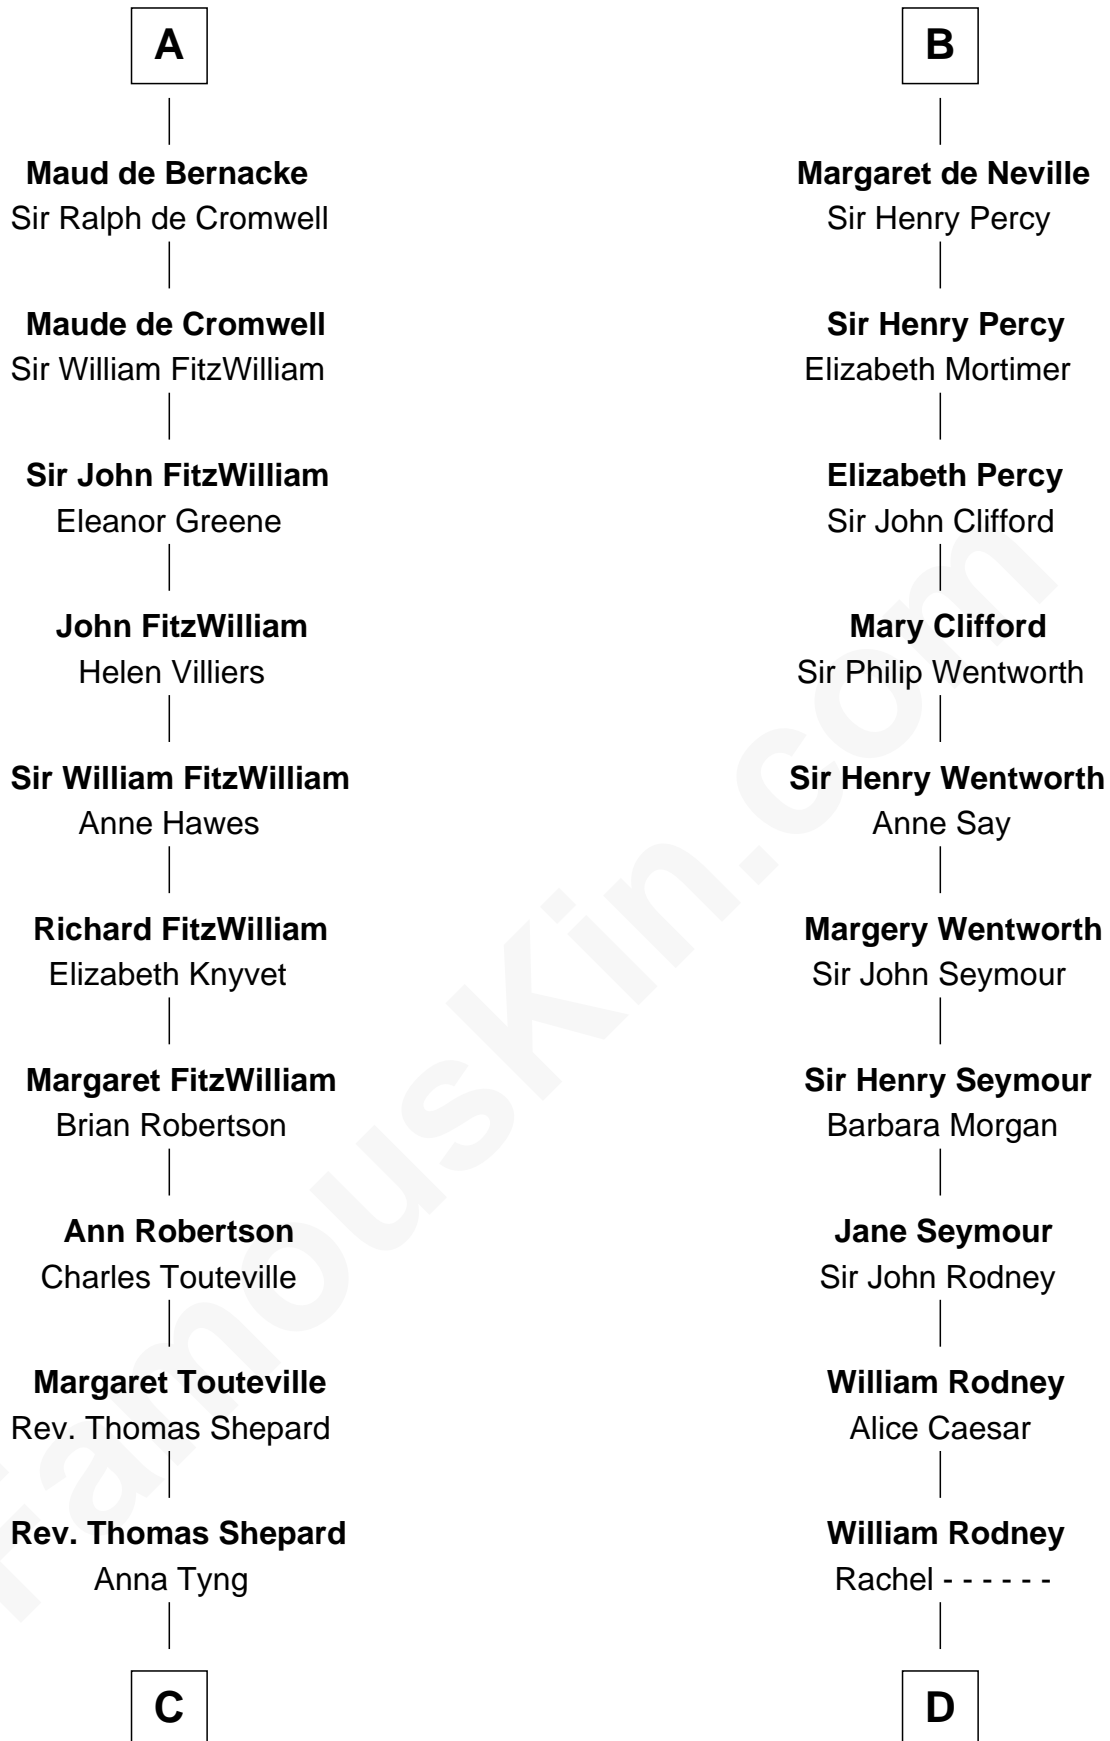

FamousKin.com
Relationship Chart of
John Quincy Adams
6th U.S. President

19th cousin 2 times removed of

Caesar Rodney
Signer of the Declaration of Independence

Gervais, Count of Rethel
 Elizabeth of Namur

John Adams

John Quincy Adams

6th U.S. President

D

Capt. William Rodney

Sarah Jones

Caesar Rodney

Elizabeth Crawford